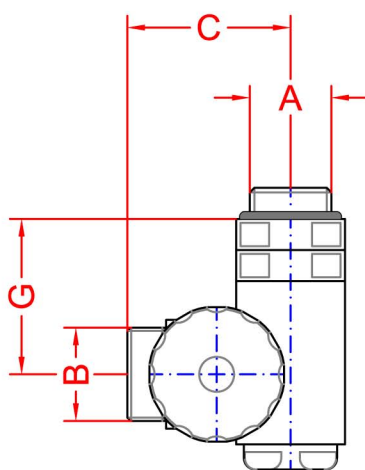

codice code	A	B	C	D	E	F	G
	1/2"	24-19	42	72.5	34	48	40

codice code	A	B	C	D	E	F	G	H
V1201-01 dx	1/2"	24-19	42	72.5	42	56	40	1/2"