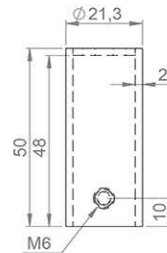

DETAIL D
SCALE 1 : 5

WALL MOUNTING DETAIL

NR613