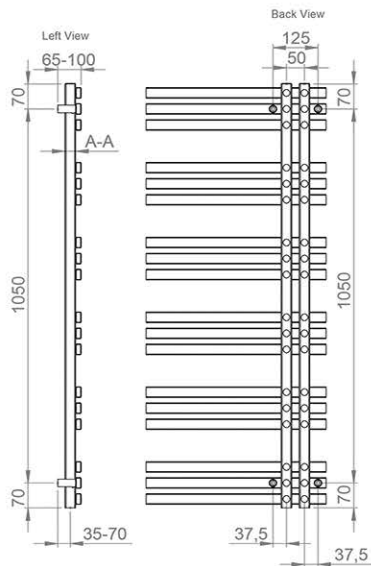

DETAIL D
SCALE 1 : 5

WALL MOUNTING DETAIL

NR613