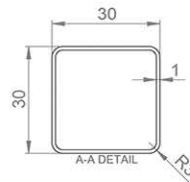

DETAIL D
SCALE 1 : 5

WALL MOUNTING DETAIL

NR613