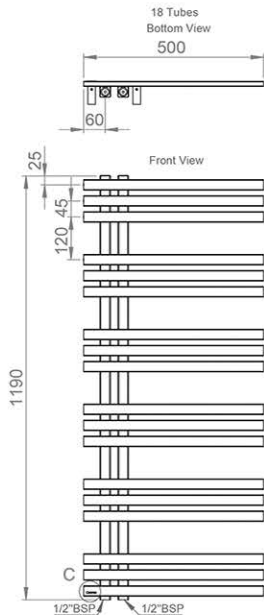

DETAIL D
SCALE 1 : 5

WALL MOUNTING DETAIL

NR613