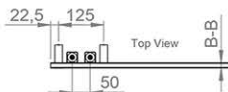

DETAIL D
SCALE 1 : 5

WALL MOUNTING DETAIL

NR613