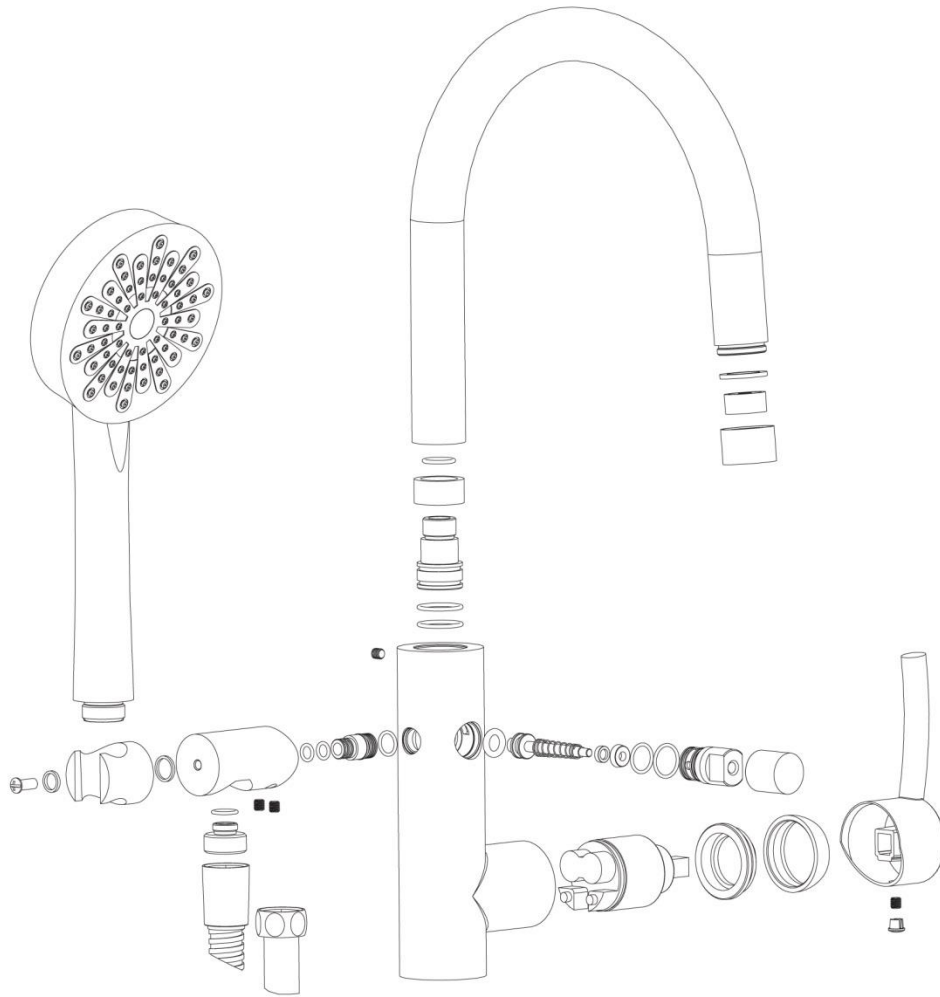

RHAPSODY

FLOOR STANDING SINGLE
LEVER BATH SHOWER MIXER
WITH KIT

Serial No.: R5021

Installation Dimensions

A-A
3:5 B

B-B