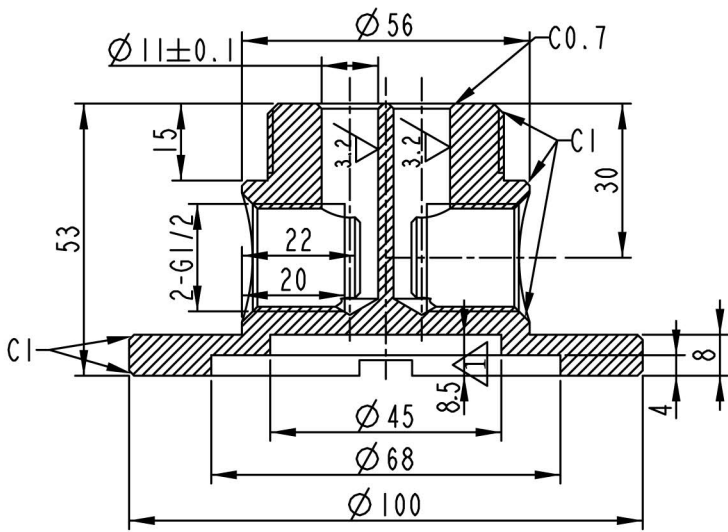

RHAPSODY

FLOOR STANDING SINGLE
LEVER BATH SHOWER MIXER
WITH KIT

Serial No.: R5021

Installation Dimensions

A-A
3:5 B

B-B