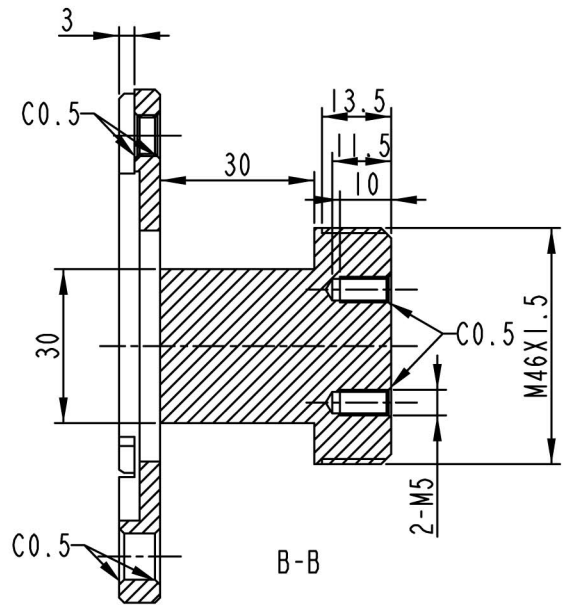

RHAPSODY

FLOOR STANDING SINGLE
LEVER BATH SHOWER MIXER
WITH KIT

Serial No.: R5021

Installation Dimensions

A-A
3:5 B

B-B