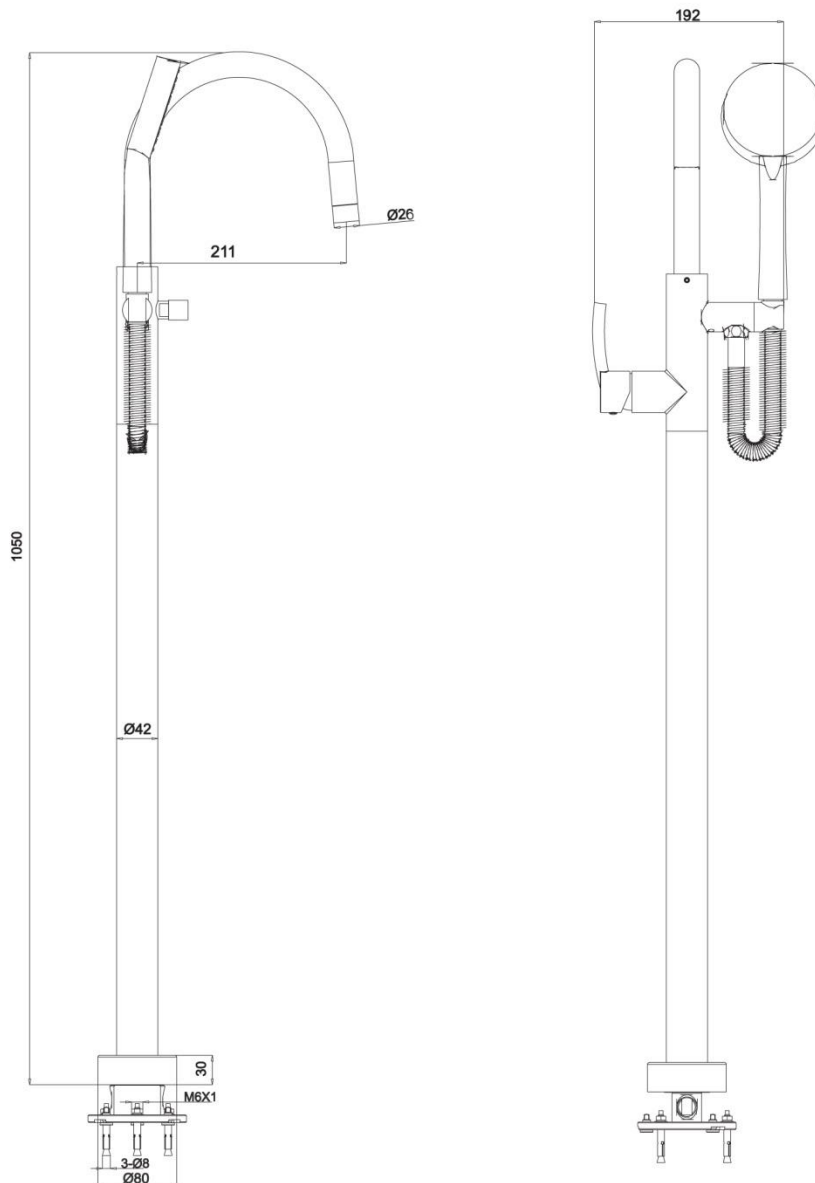

RHAPSODY

FLOOR STANDING SINGLE
LEVER BATH SHOWER MIXER
WITH KIT

Serial No.: R5021

Installation Dimensions

A-A
3:5 B

B-B