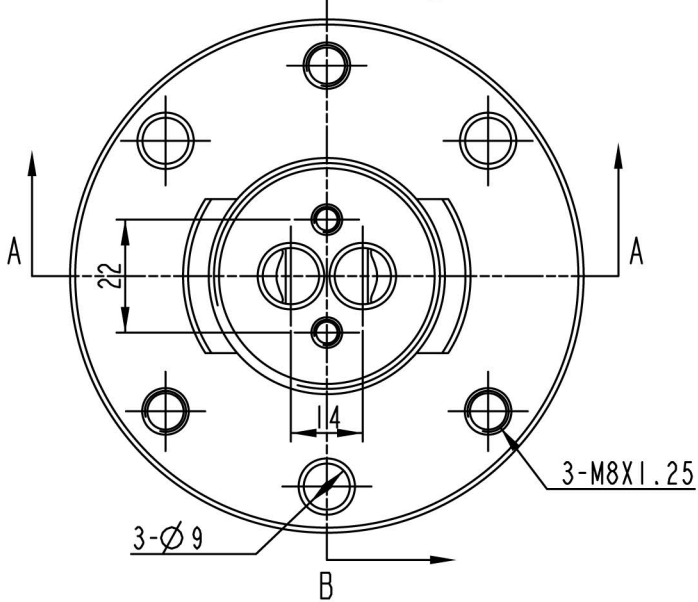

RHAPSODY

FLOOR STANDING SINGLE
LEVER BATH SHOWER MIXER
WITH KIT

Serial No.: R5021

Installation Dimensions

A-A
3:5 B

B-B