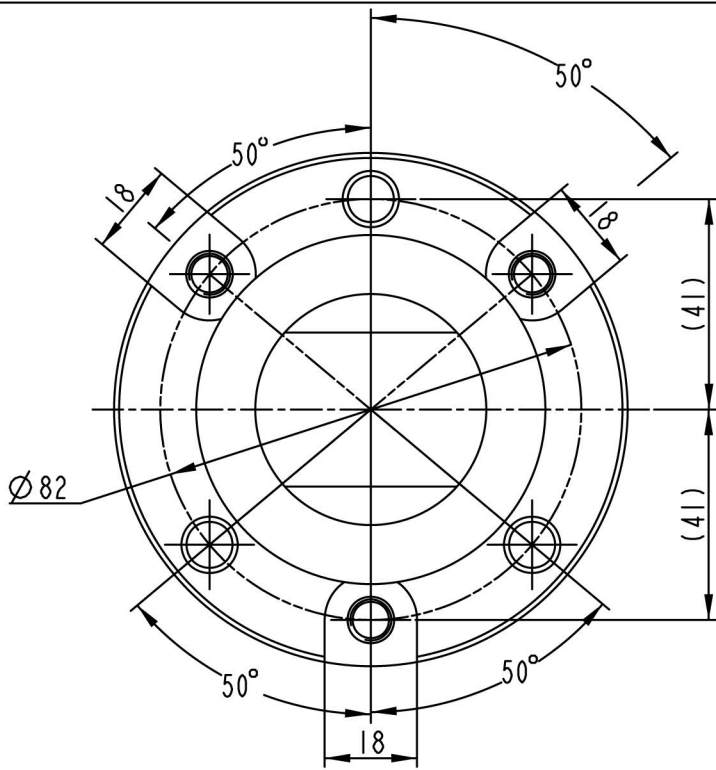

RHAPSODY

FLOOR STANDING SINGLE
LEVER BATH SHOWER MIXER
WITH KIT

Serial No.: R5021

Installation Dimensions

A-A
3:5 B

B-B