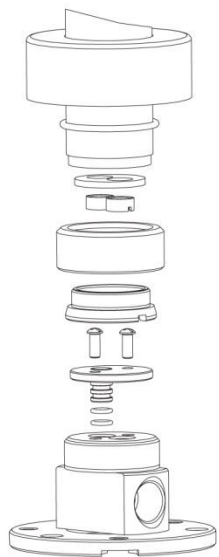

RHAPSODY

FLOOR STANDING SINGLE
LEVER BATH SHOWER MIXER
WITH KIT

Serial No.: R5021

Installation Dimensions

A-A
3:5 B

B-B