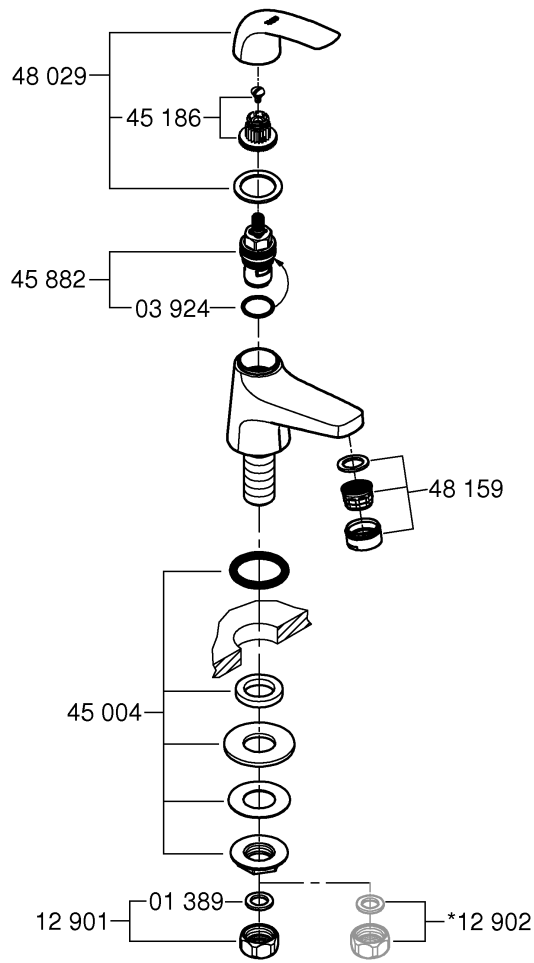

StartCurve

DESIGN + ENGINEERING
GROHE GERMANY

99.0704.031/ÄM 237973/02.17

www.grohe.com

Pure Freude an Wasser

20 576

12 901	
*12 902	

DIN
1988