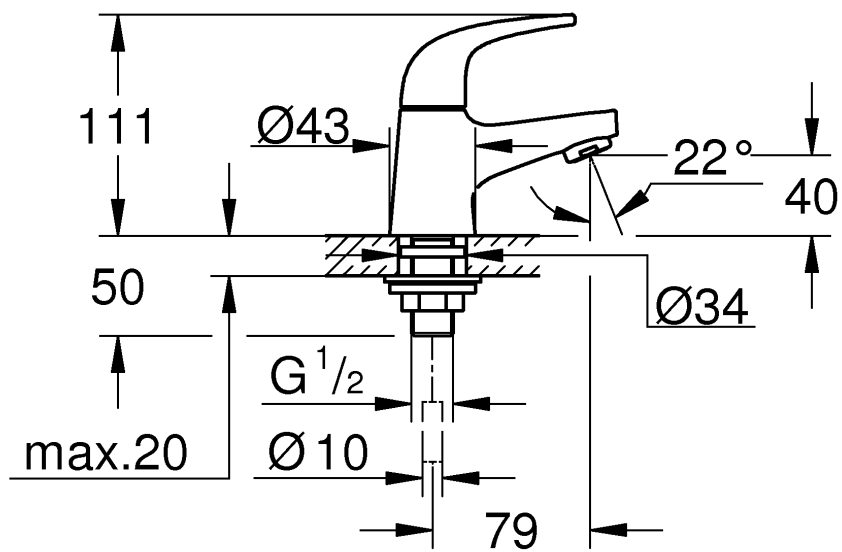

StartCurve

DESIGN + ENGINEERING
GROHE GERMANY

99.0704.031/ÄM 237973/02.17

www.grohe.com

Pure Freude an Wasser

20 576

12 901	
*12 902	

DIN
1988