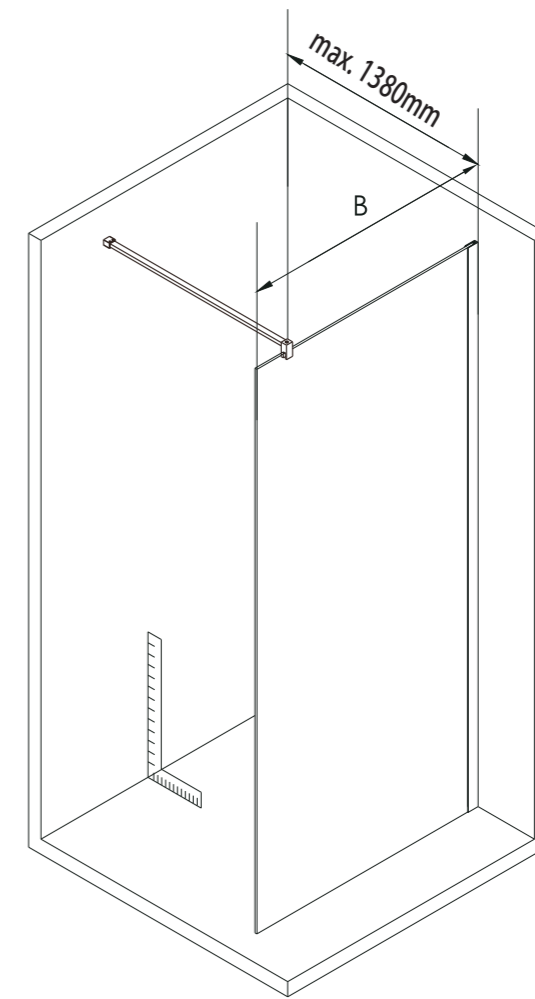

	B	
	Min ( mm )	Max ( mm )
700x2000	685	700
800x2000	785	800
900x2000	885	900
1000x2000	985	1000
1100x2000	1085	1100
1200x2000	1185	1200
1300x2000	1285	1300
1400x2000	1385	1400

**A**

**B**

EN1428  
Glass shower enclosure  
cleaning efficiency: conforming  
impact resistance: conforming  
operating life: conforming