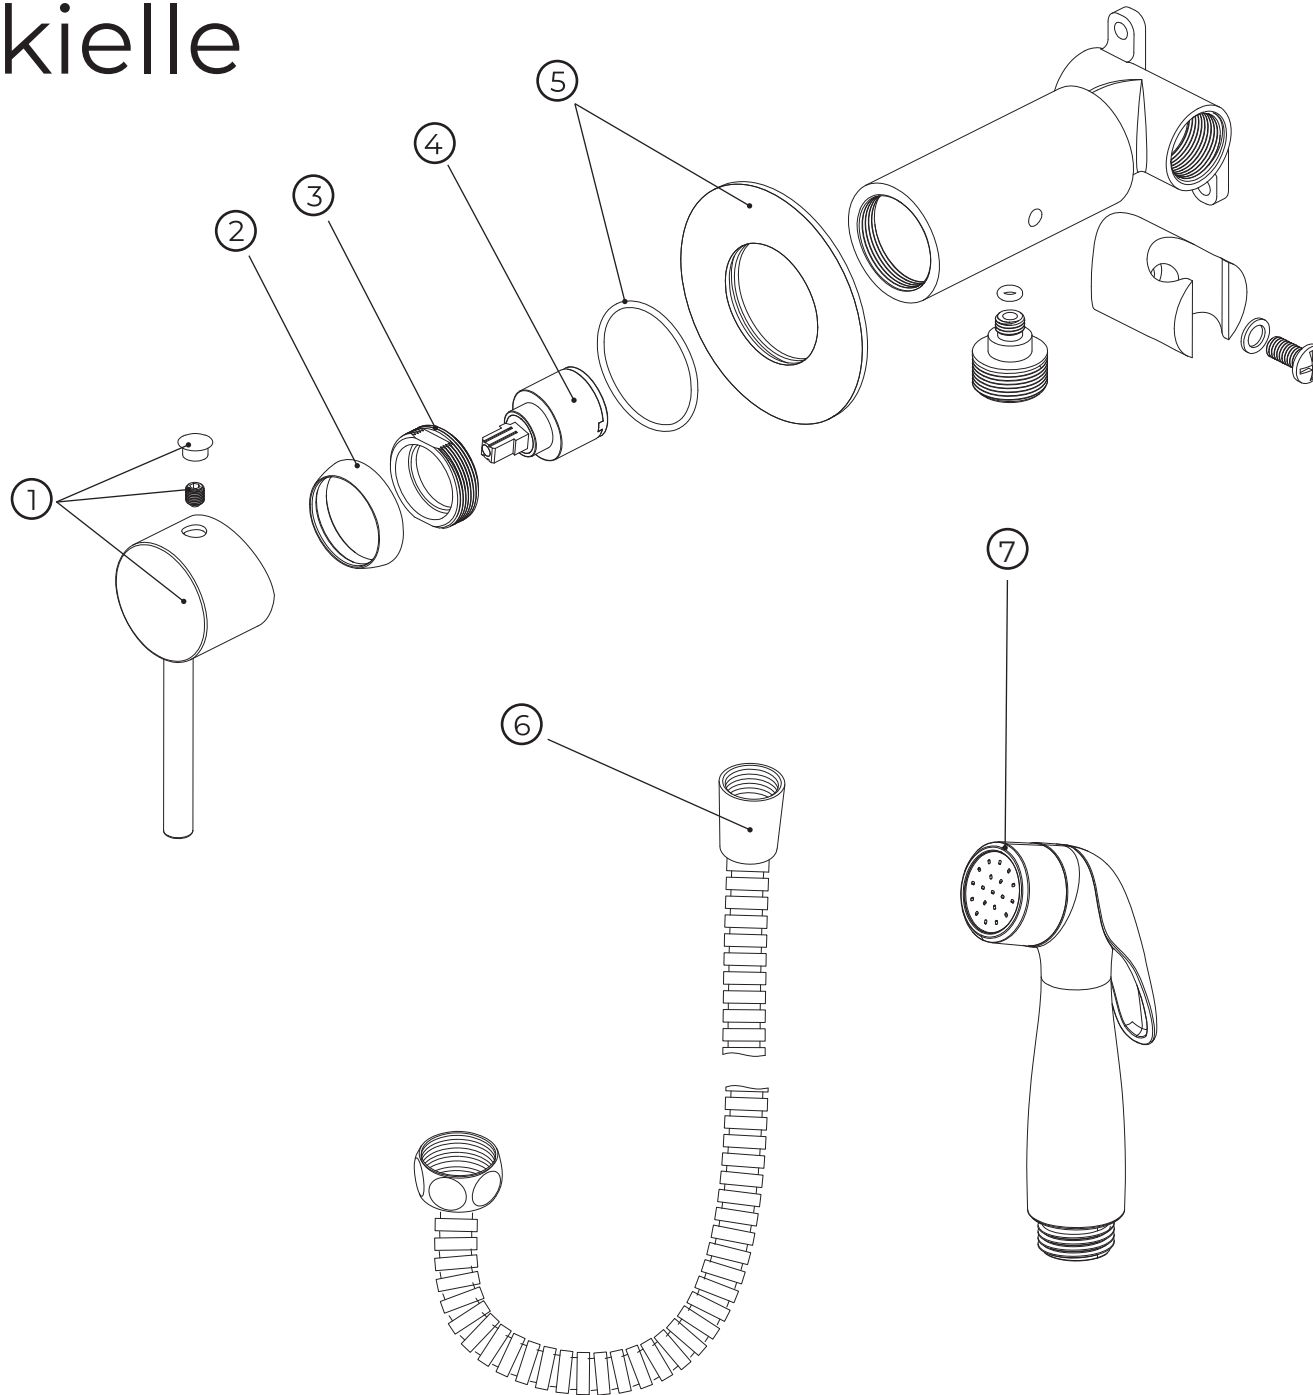

kielle

10402200

No.	Material code	Name	QTY
1	90102ND0	Handle set - chrome	1
2	90102ND4	Brass beauty cover - chrome	1
3	90102ND6	Pressing nut	1
4	90102ND7	Cartridge	1
5	90102ND9	Plate set - chrome	1
6	90102ND12	Shower hose - chrome	1
7	90102ND14	Shataff - chrome	1