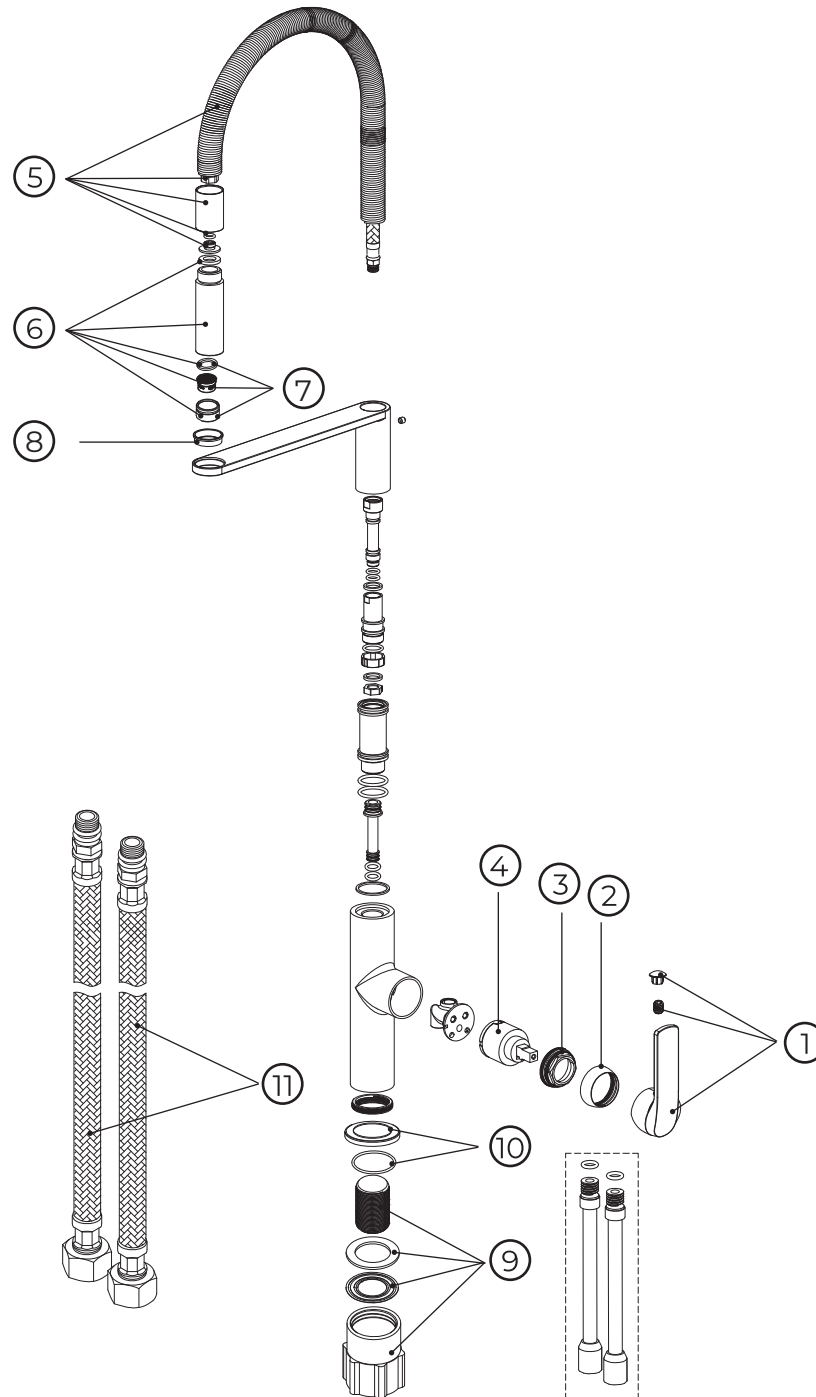

kielle

10516100

No.	Material code	Name	QTY
1	90116ND0	Handle set	1
2	90101ND0	Plastic beauty cover	1
3	90116ND8	Pressing nut	1
4	90101ND2	Cartridge	1
5	90116ND1	Spout set – chrome	1
6	90116ND3	Shower set	1
7	90116ND6	Aerator set	1
8	90116ND7	Lining	1
9	90116ND4	Fixing set	1
10	90116ND5	Base set	1
11	90116ND9	3/8 inlet hoses 35 cm	2