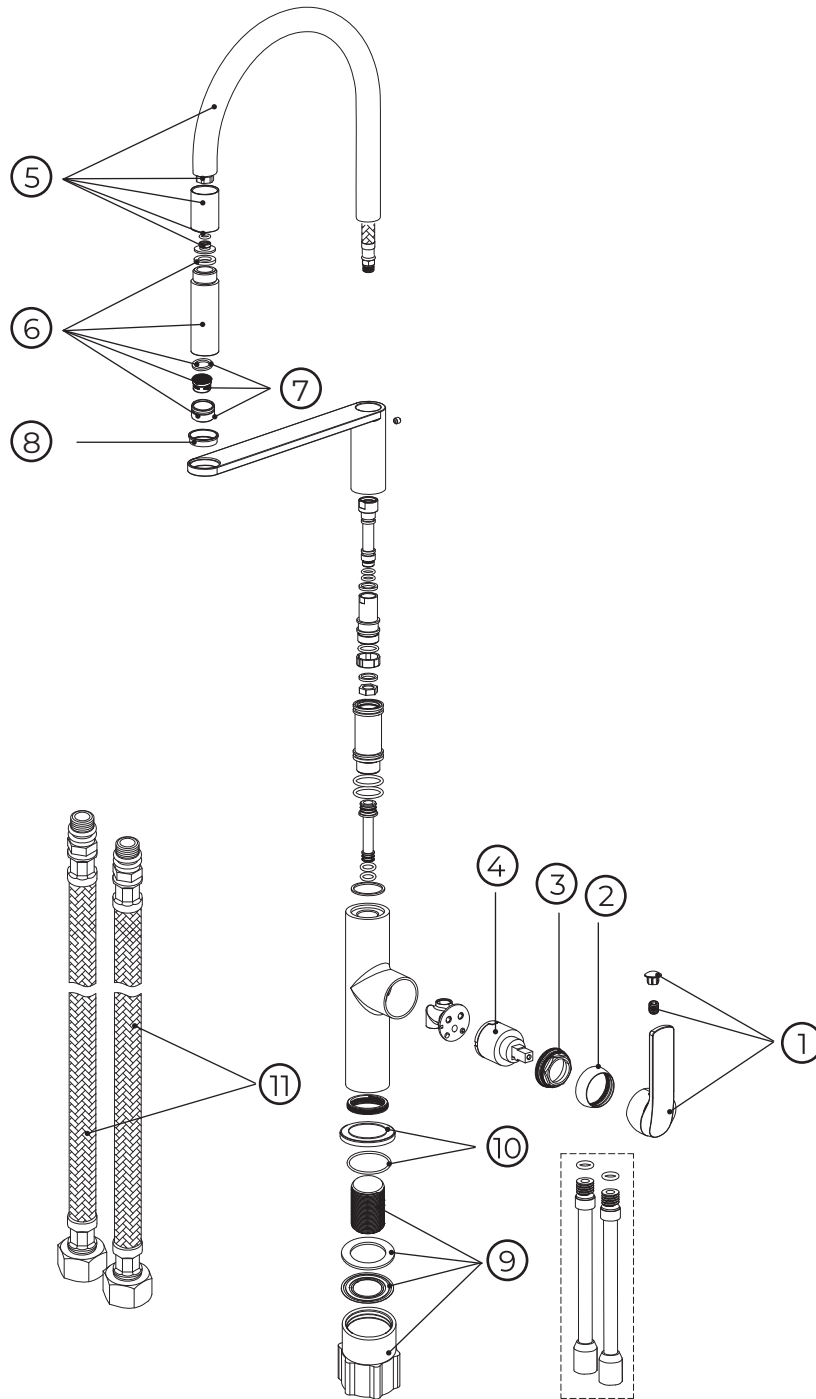

# 10516110

No.	Material code	Name	QTY
1	90116ND0	Handle set	1
2	90101ND0	Plastic beauty cover	1
3	90116ND8	Pressing nut	1
4	90101ND2	Cartridge	1
5	90116ND2	Spout set - black	1
6	90116ND3	Shower set	1
7	90116ND6	Aerator set	1
8	90116ND7	Lining	1
9	90116ND4	Fixing set	1
10	90116ND5	Base set	1
11	90116ND9	3/8 inlet hoses 35 cm	2