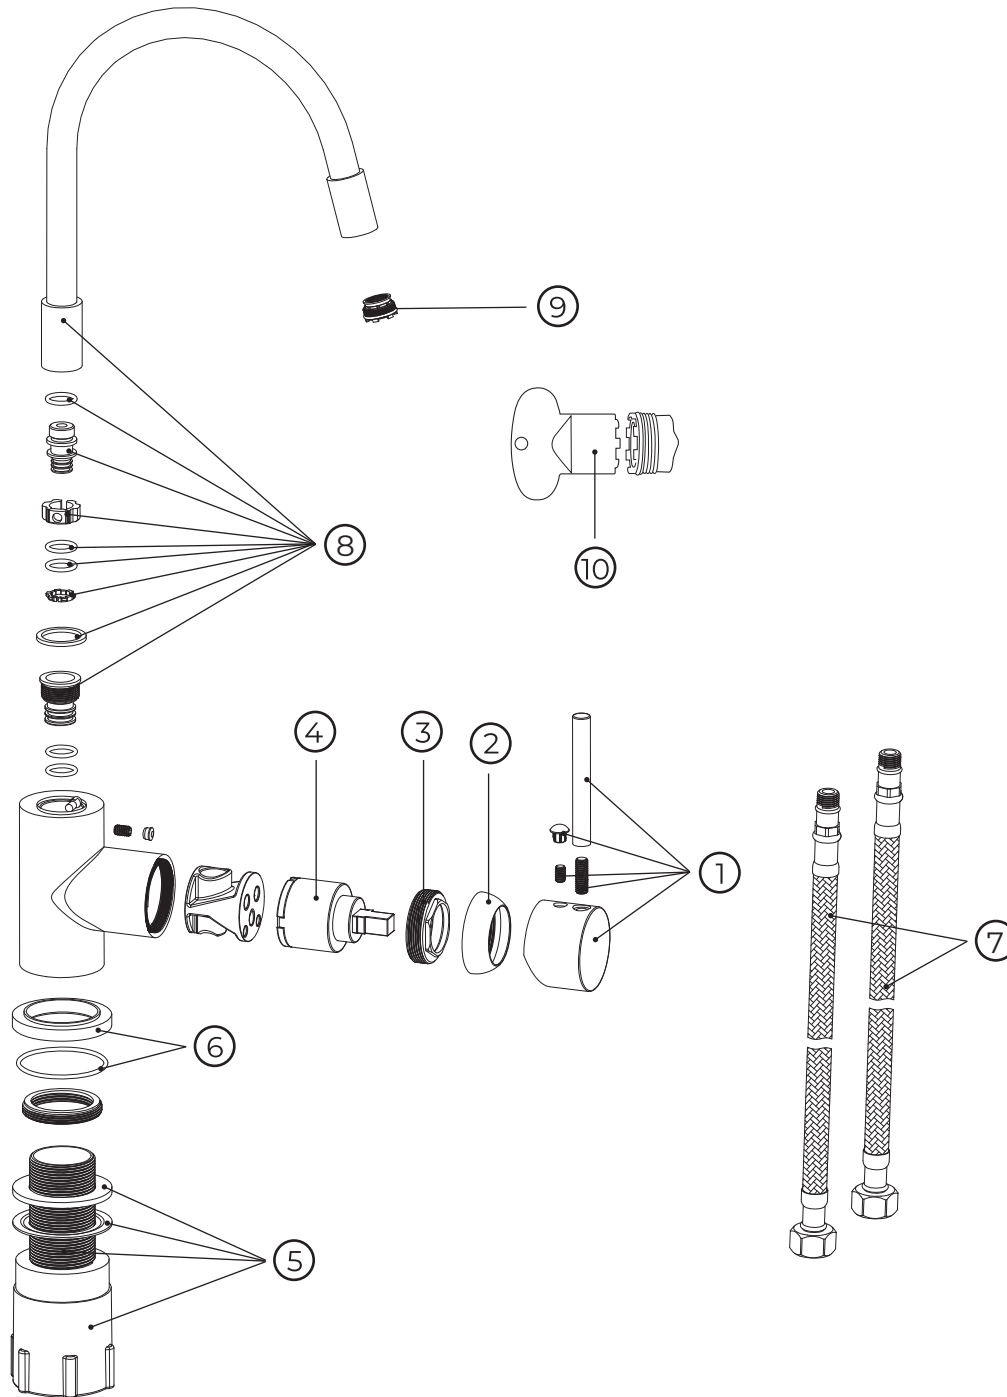

kielle

10502100

No.	Material code	Name	QTY
1	90102ND2	Handle set	1
2	90102ND3	Plastic beauty cover	1
3	90102ND19	Pressing nut	1
4	90101ND2	Cartridge	1
5	90102ND16	Fixing set	1
6	90102ND17	Base set	1
7	90102ND11	3/8 inlet hoses 40 cm	2
8	90102ND8	Spout set	1
9	90102ND18	Aerator set	1
10	90101ND1	Aerator key	1