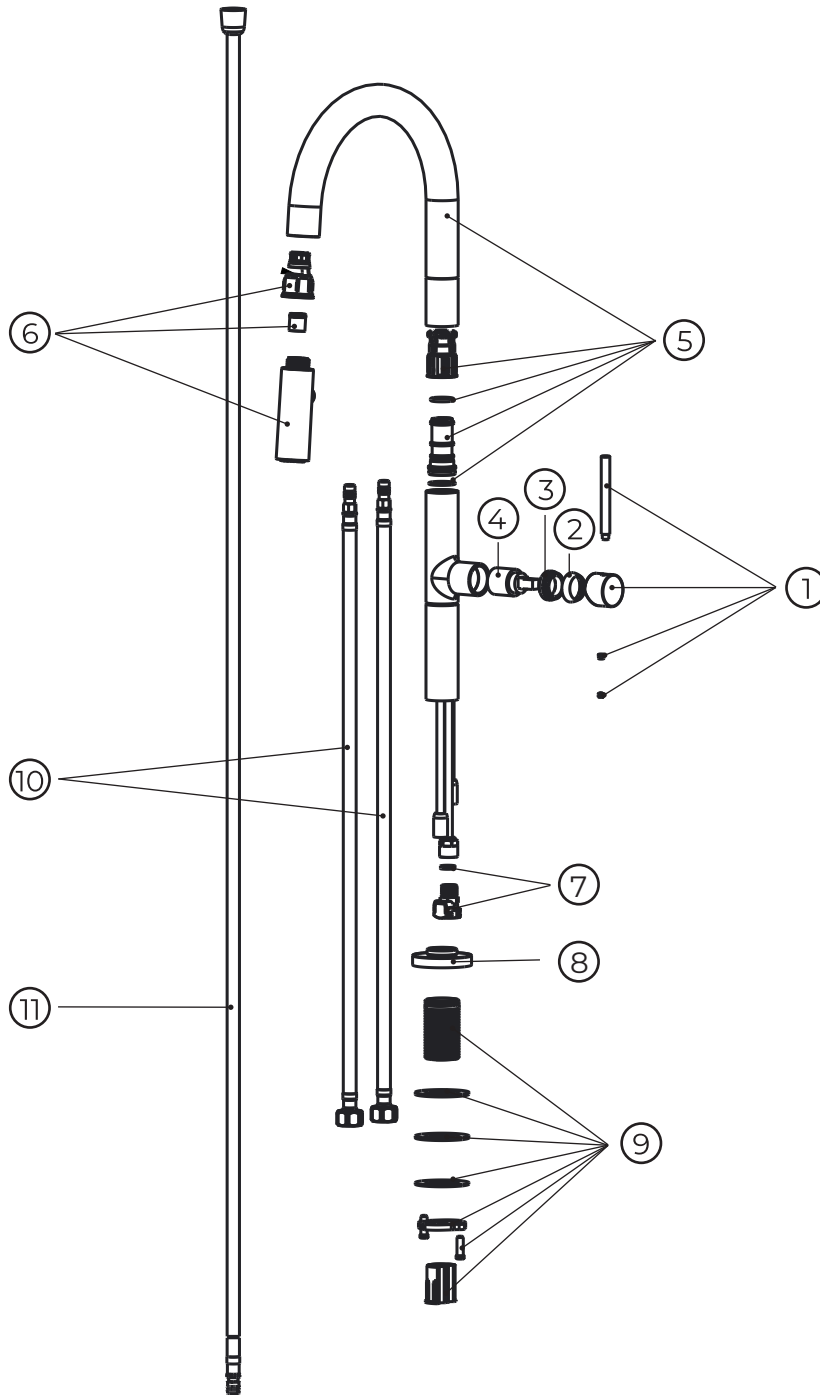

kielle

10502110

No.	Material code	Name	QTY
1	90102ND20	Screw + stopper + handle + handle	1
2	90102ND21	Cover	1
3	90102ND22	Cartridge nut	1
4	90102ND23	25 cartridge	1
5	90102ND24	O ring + connector + O ring + tube	1
6	90102ND25	Sheath + check valve + sprayer	1
7	90102ND26	Gasket + fast connector	1
8	90102ND27	Base	1
9	90102ND28	Fixation set	1
10	90102ND29	Inlet hoses	2
11	90102ND30	Pull out hose + gravity ball	1