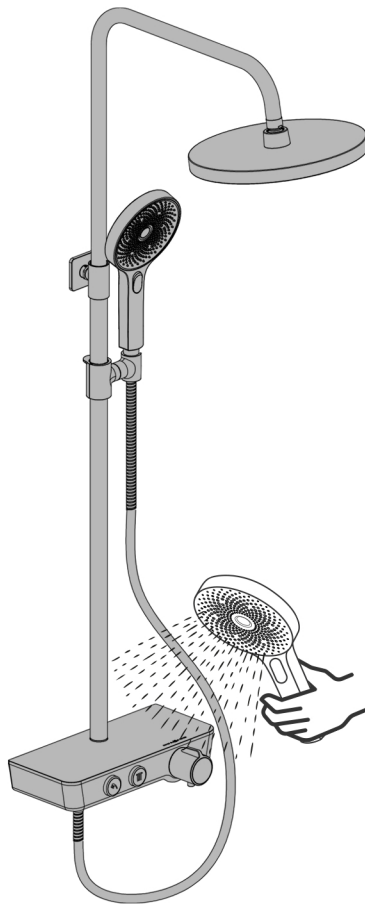

 <p>1</p>	 <p>2</p>	 <p>3</p> <p>Remove the trim cover through the screw hole</p>
 <p>4</p>	 <p>5</p>	 <p>6</p> <p>Hand-turn spool stem</p> <p>Hot water counterclockwise, cold water clockwise</p>
 <p>7</p> <p>The buttons are aligned vertically down</p>	 <p>8</p>	 <p>9</p>

kielle

2.

3.

4.

1.

1.

2.

TIPS