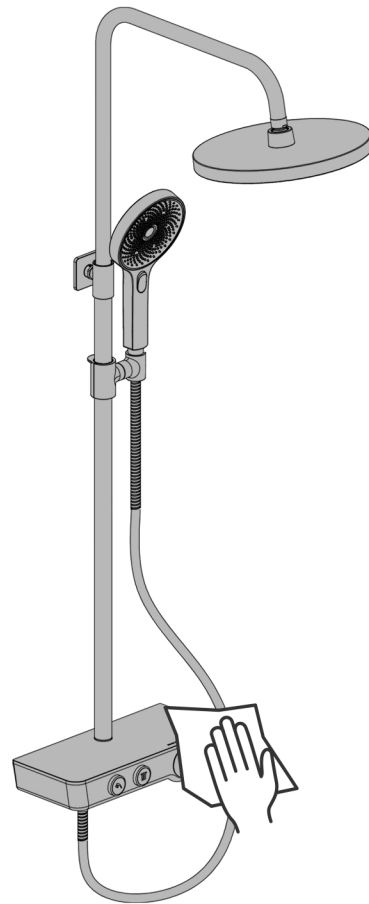

 <p>1</p>	 <p>2</p>	 <p>3</p> <p>Remove the trim cover through the screw hole</p>
 <p>4</p>	 <p>5</p>	 <p>6</p> <p>Hand-turn spool stem</p> <p>Hot water counterclockwise, cold water clockwise</p>
 <p>7</p> <p>The buttons are aligned vertically down</p>	 <p>8</p>	 <p>9</p>

kielle

2.

3.

4.

1.

1.

2.

TIPS