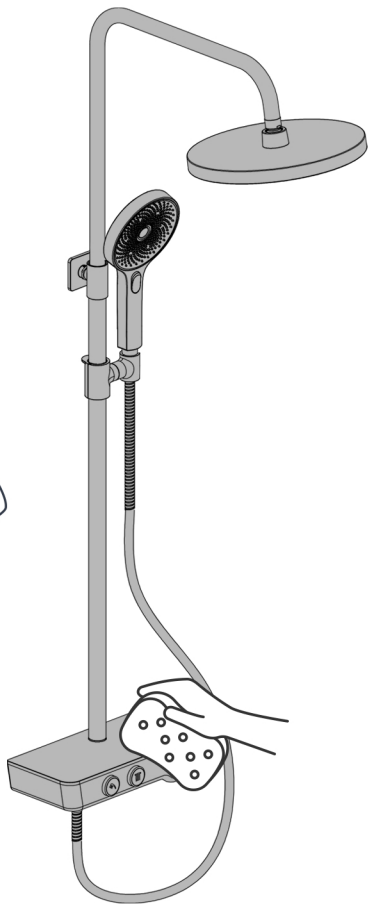

 <p>1</p>	 <p>2</p>	 <p>3</p> <p>Remove the trim cover through the screw hole</p>
 <p>4</p>	 <p>5</p>	 <p>6</p> <p>Hand-turn spool stem</p> <p>Hot water counterclockwise, cold water clockwise</p>
 <p>7</p> <p>The buttons are aligned vertically down</p>	 <p>8</p>	 <p>9</p>

kielle

2.

3.

4.

1.

1.

2.

TIPS