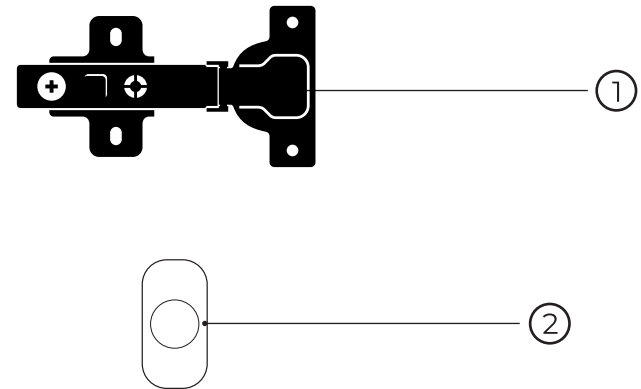

kielle

No.	Material code	Name	QTY
1	90501ND1	Hinge	1
2	90502ND1	Plastic cover of the hinges hole	1
3	90502ND0	Glass shelve	1