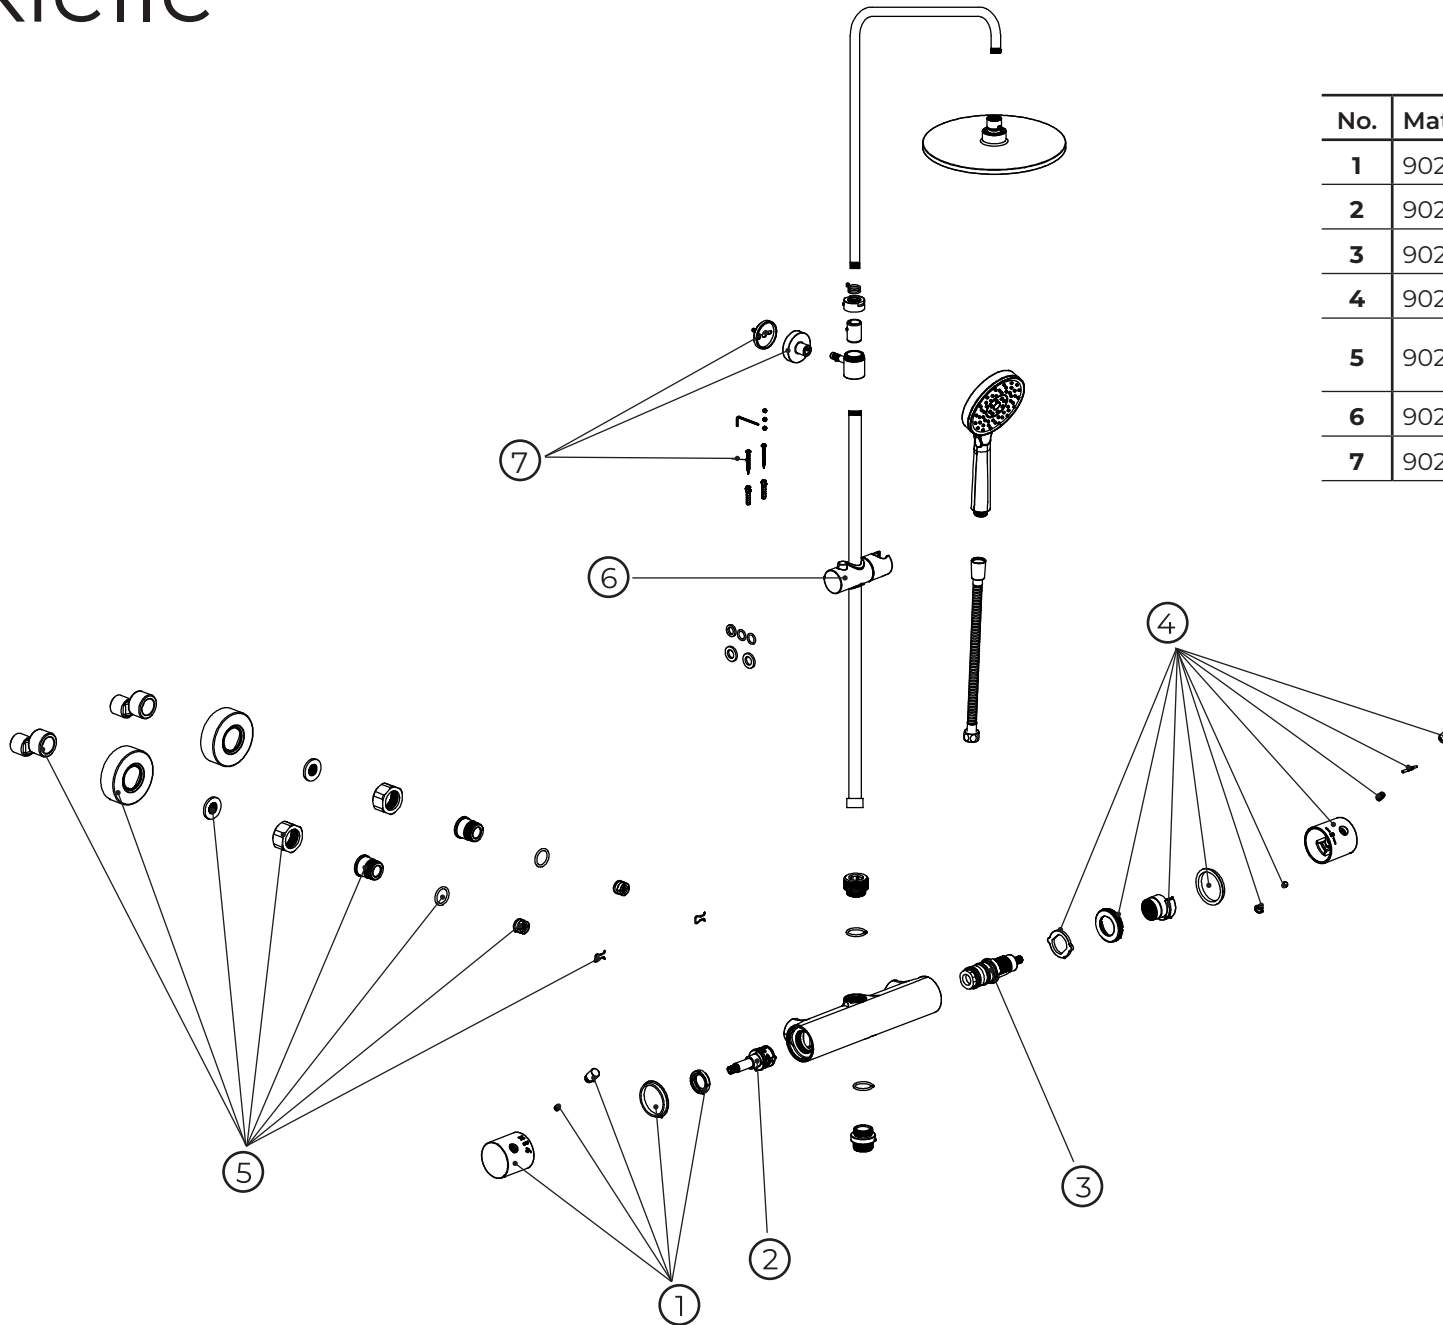

kielle

20602024

No.	Material code	Name	QTY
1	90201ND4B	Diverter handle black	1
2	90201ND7	Diverter	1
3	90201ND9	Cartridge	1
4	90201ND12B	Thermostat handle, black	1
5	90201ND0B	S-connection with rosette, black	1
6	90201ND5B	Slider, black	1
7	90201ND14B	Rail connection, black	1