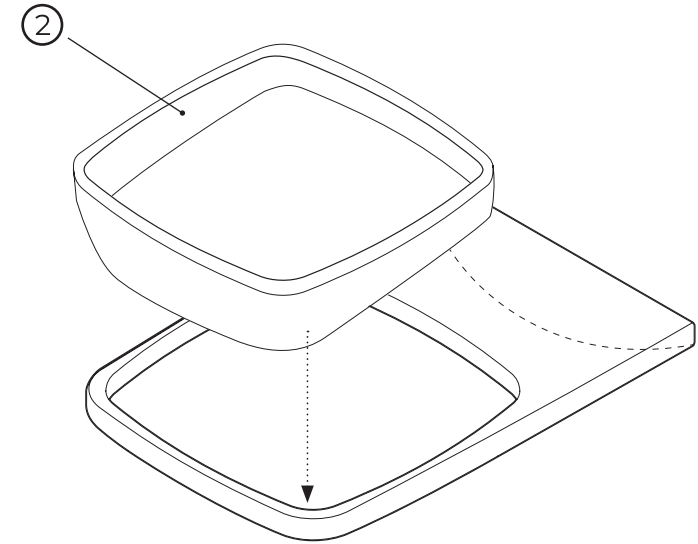

kielle

40018000, 40018004

No.	Material code	Name	QTY
1	90403190	Glass	1
2	90403240	plastic insert for the holder	1