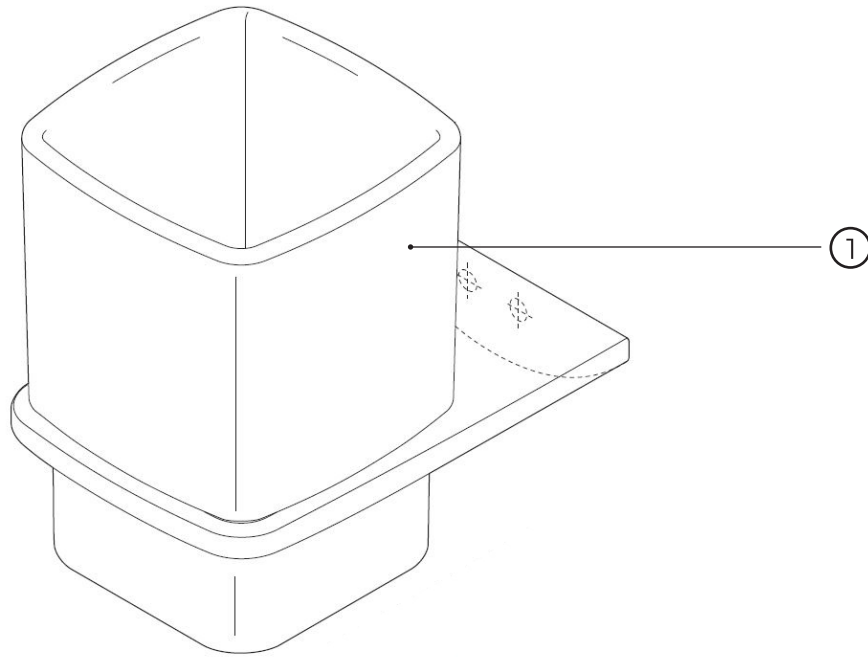

kielle

40018000, 40018004

No.	Material code	Name	QTY
1	90403190	Glass	1
2	90403240	plastic insert for the holder	1