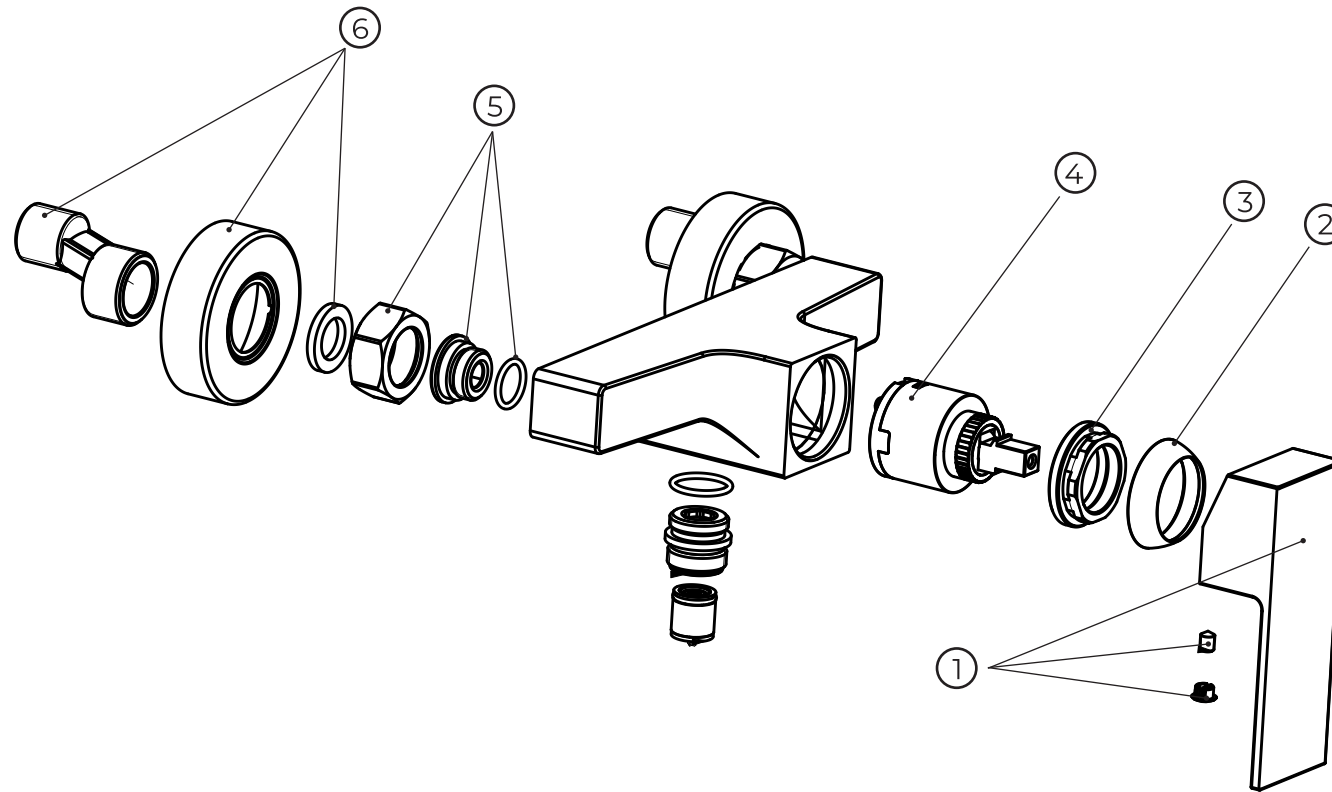

kielle

10211100

No.	Material code	Name	QTY
1	90111ND2C	Handle chrome	1
2	90111ND4C	Handle cap cover chrome	1
3	90111ND120	Cartridge fix nut	1
4	90101ND01	Cartridge	1
5	90101ND2C	Inlet set chrome	2
6	90101ND3C	Cover chrome	2