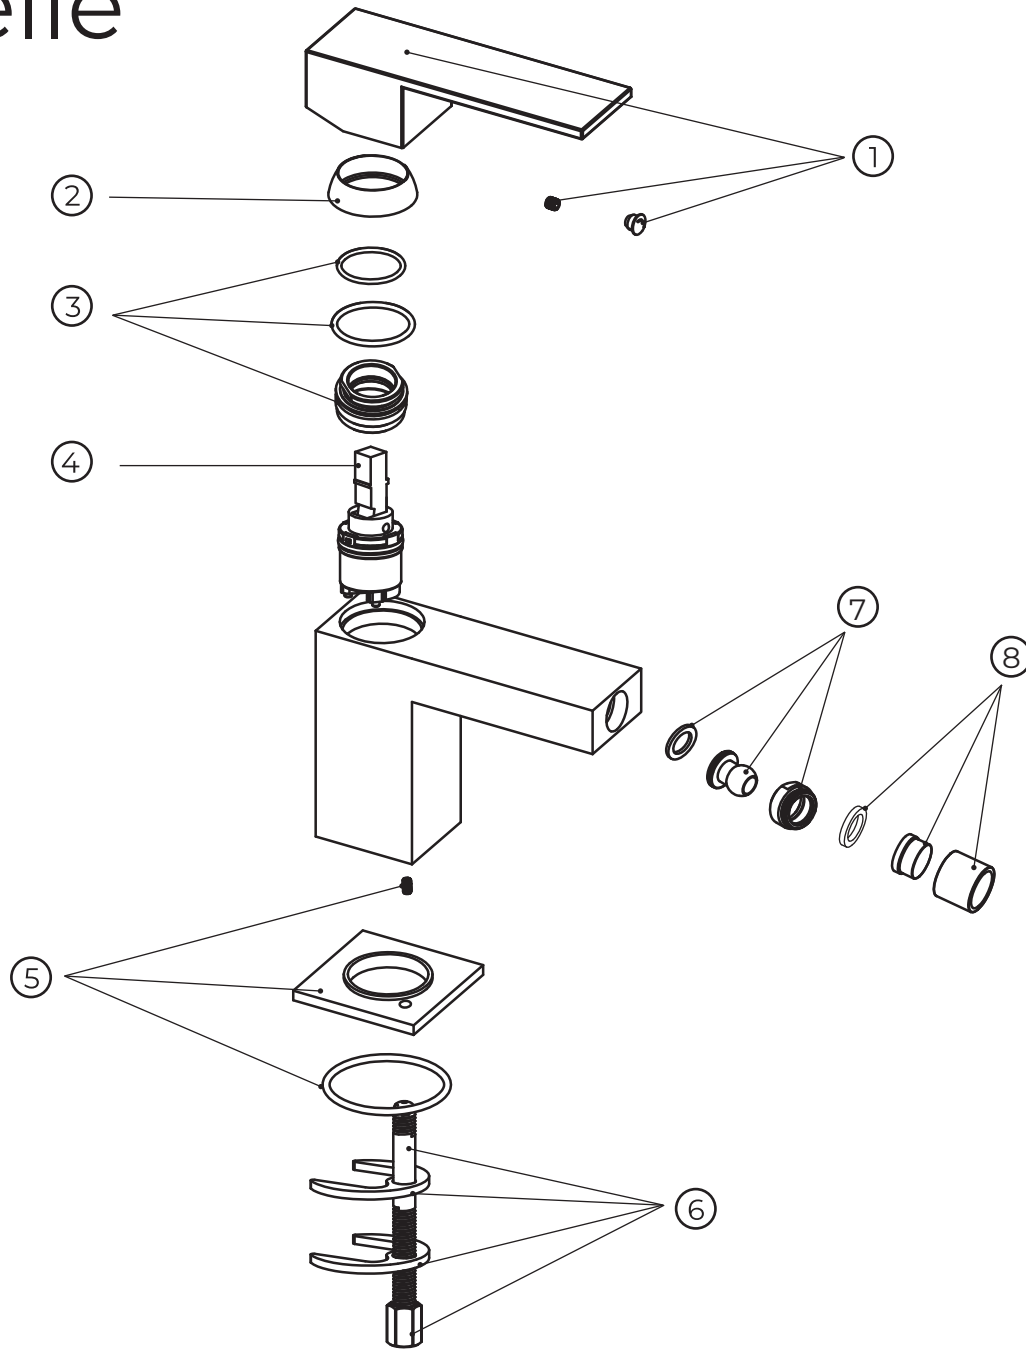

kielle

10411100

No.	Material code	Name	QTY
1	90111ND1C	Handle chrome	1
2	90111ND5C	Handle cap cover chrome	1
3	90111ND130	Cartridge fix nut	1
4	90111ND140	Cartridge	1
5	90111ND15C	Base chrome	1
6	90111ND160	Fixing set	1
7	90101ND4C	Aerator connector chrome	1
8	90111ND18C	Aerator chrome	1
9	90101ND02	Hoses	2