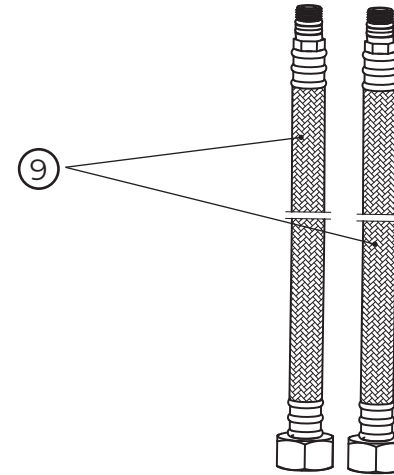

kielle

10411100

No.	Material code	Name	QTY
1	90111ND1C	Handle chrome	1
2	90111ND5C	Handle cap cover chrome	1
3	90111ND130	Cartridge fix nut	1
4	90111ND140	Cartridge	1
5	90111ND15C	Base chrome	1
6	90111ND160	Fixing set	1
7	90101ND4C	Aerator connector chrome	1
8	90111ND18C	Aerator chrome	1
9	90101ND02	Hoses	2