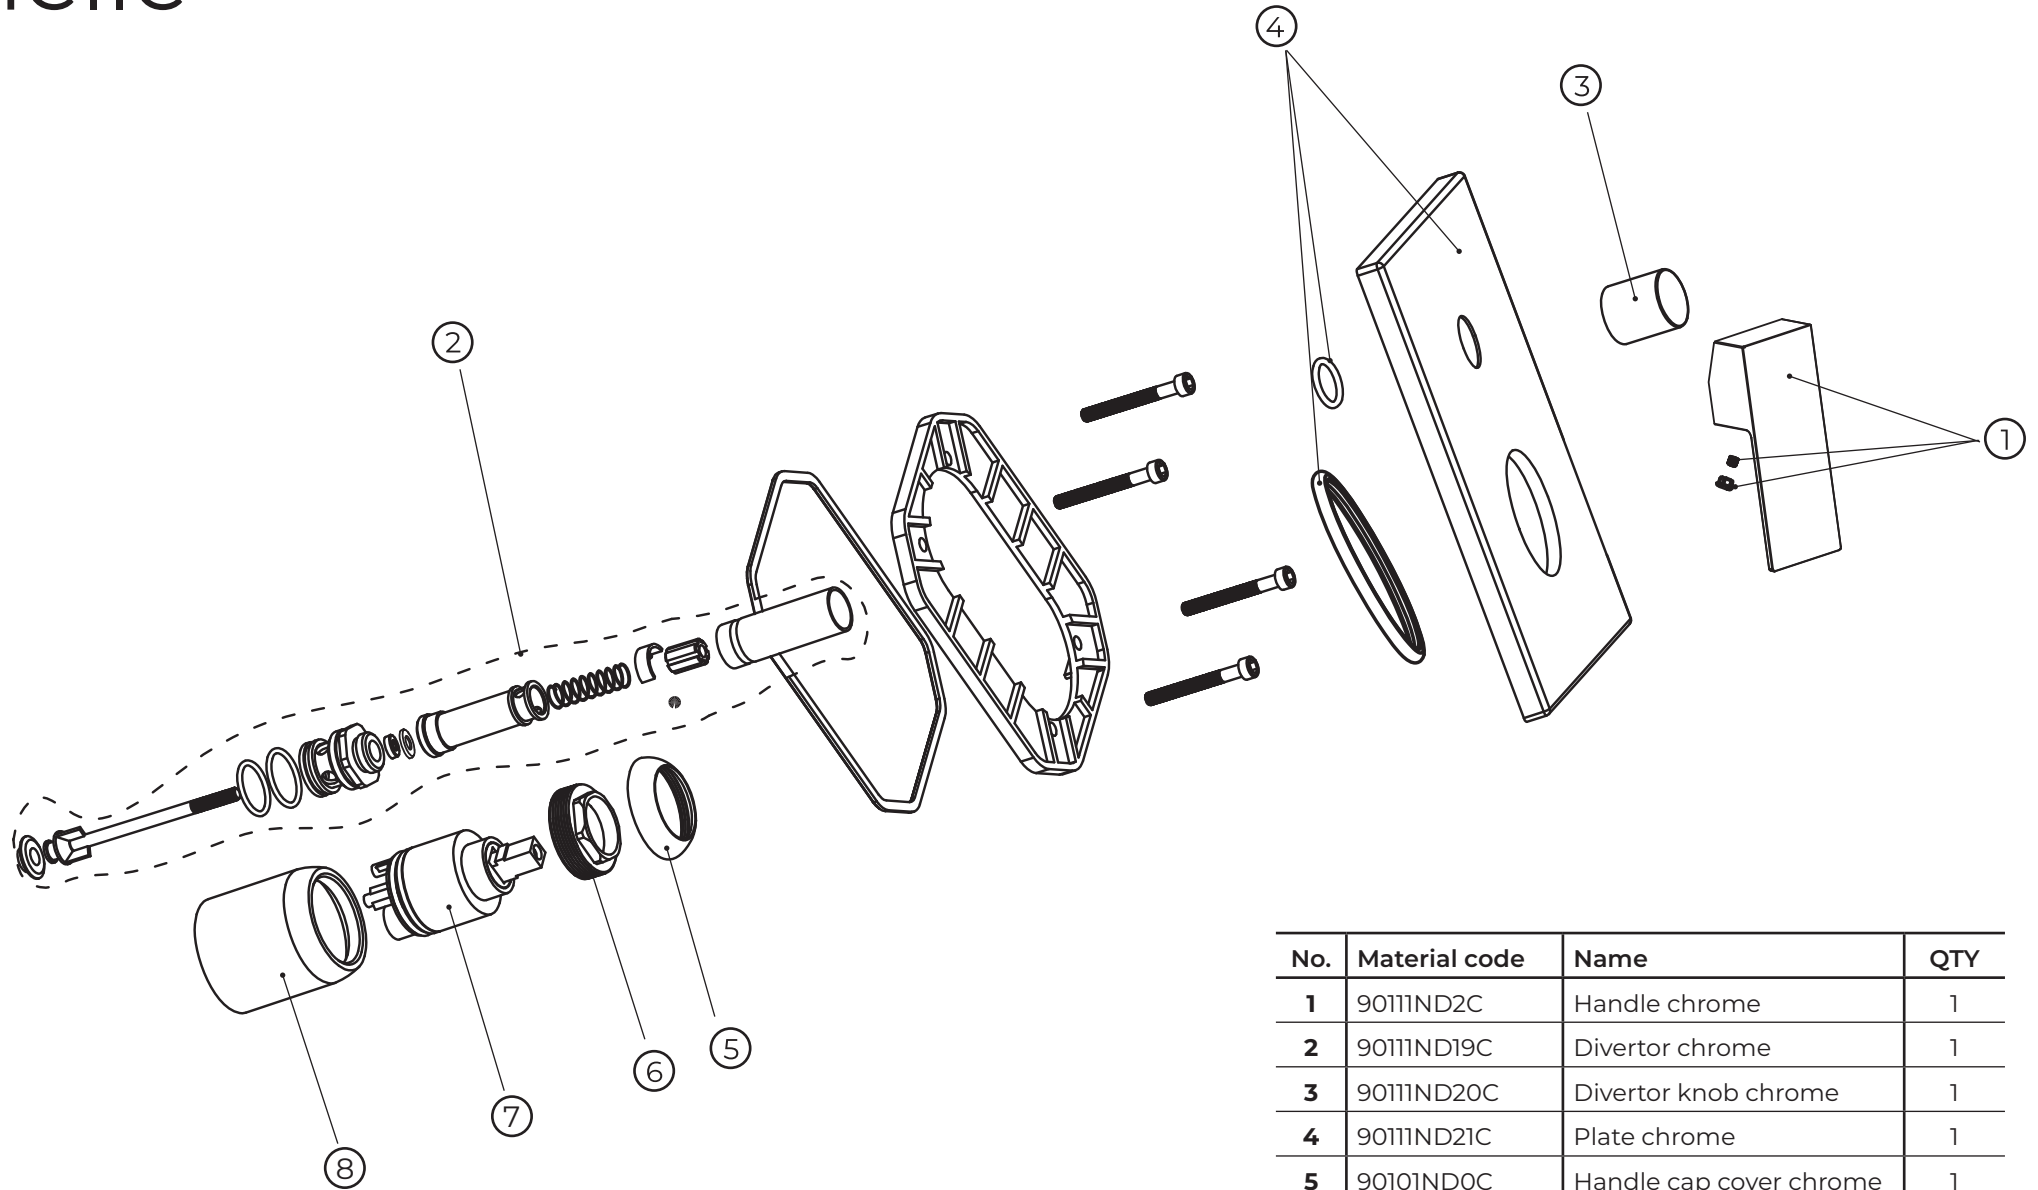

kielle

10311200

No.	Material code	Name	QTY
1	90111ND2C	Handle chrome	1
2	90111ND19C	Divertor chrome	1
3	90111ND20C	Divertor knob chrome	1
4	90111ND21C	Plate chrome	1
5	90101ND0C	Handle cap cover chrome	1
6	90101ND03	Cartridge fix nut	1
7	90101ND04	Cartridge	1
8	90101ND1C	Cartridge cover chrome	1