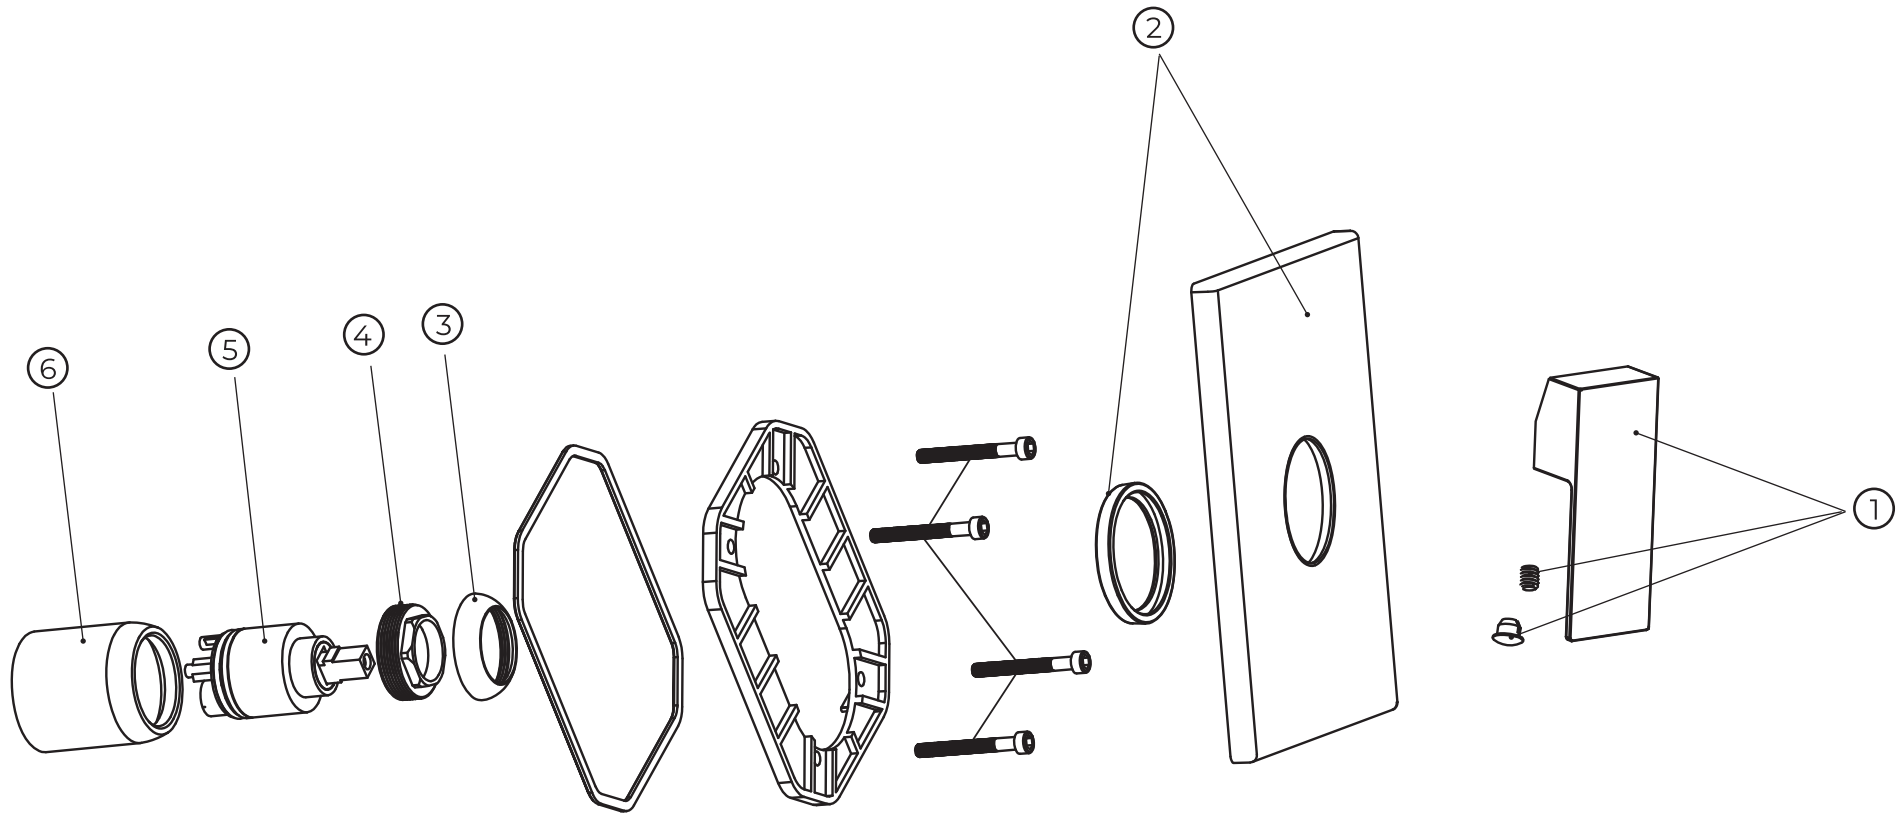

# 10211204

No.	Material code	Name	QTY
1	90111ND2B	Handle black	1
2	90111ND22B	Plate black	1
3	90101ND0B	Handle cap cover black	1
4	90101ND03	Cartridge fix nut	1
5	90101ND04	Cartridge	1
6	90101ND1B	Cartridge cover black	1