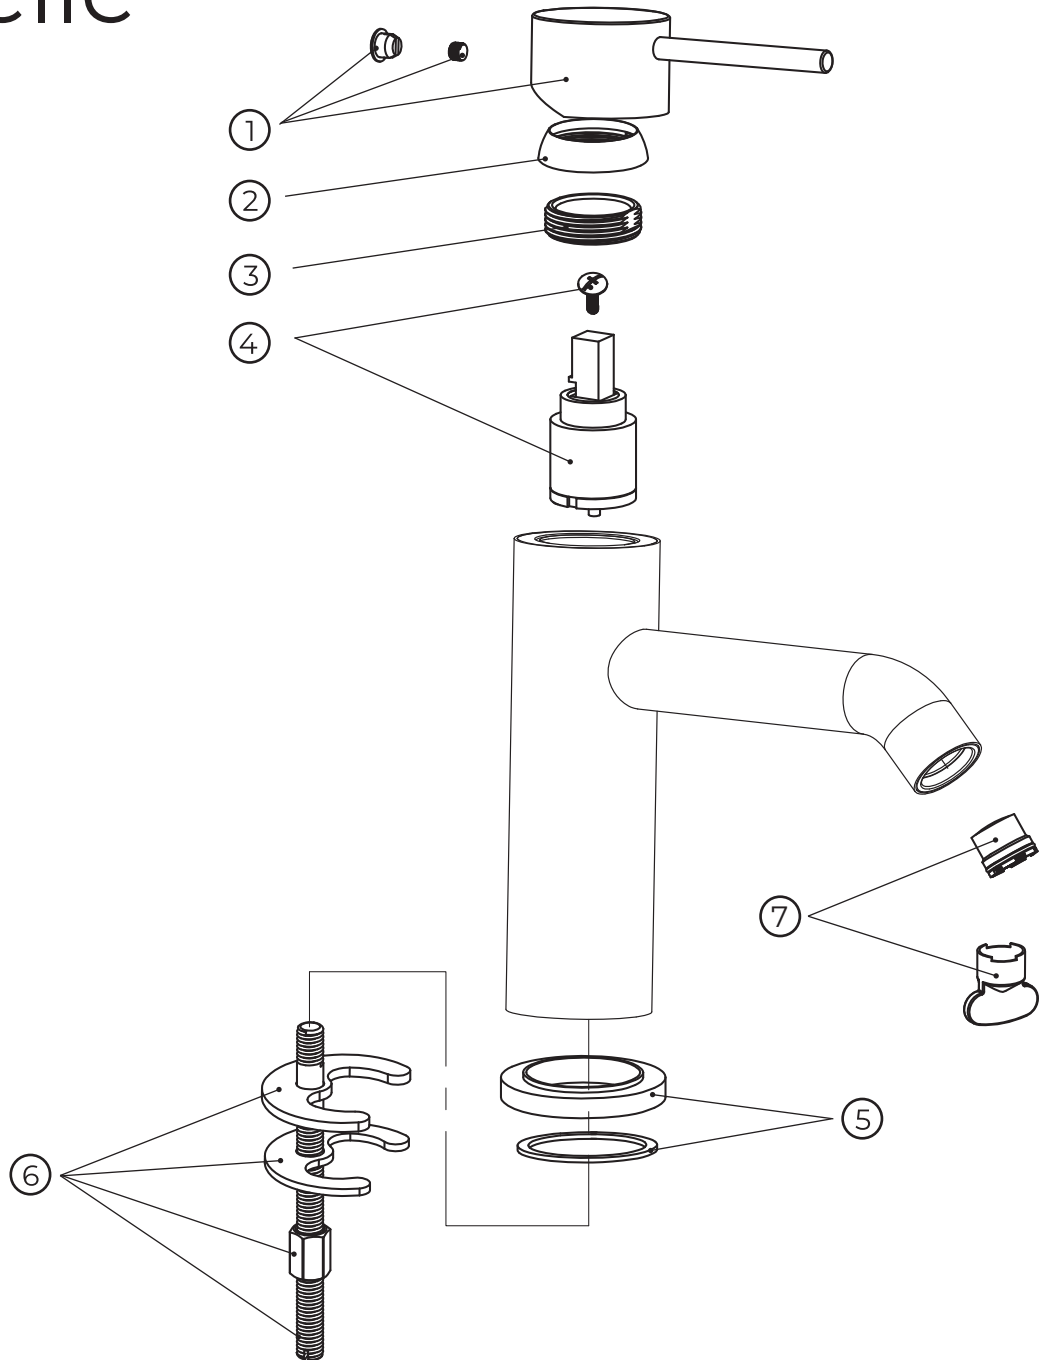

# 10115100

No.	Material code	Name	QTY
1	90102ND0C	Handle chrome	1
2	90102ND2C	Handle cap cover chrome	1
3	90101ND00	Cartridge fix nut	1
4	90102ND00	Cartridge	1
5	90102ND3C	Base chrome	1
6	90102ND01	Fixing set	1
7	90102ND02	Aerator	1
8	90102ND03	Hoses	2