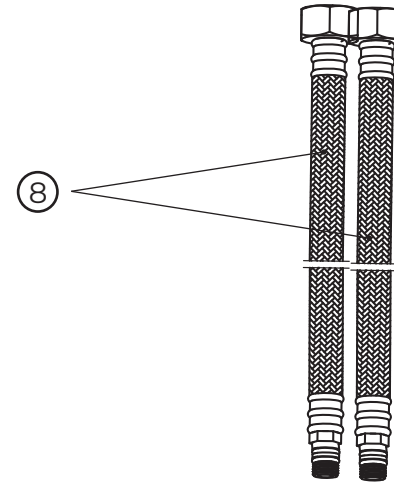

# 10115100

No.	Material code	Name	QTY
1	90102ND0C	Handle chrome	1
2	90102ND2C	Handle cap cover chrome	1
3	90101ND00	Cartridge fix nut	1
4	90102ND00	Cartridge	1
5	90102ND3C	Base chrome	1
6	90102ND01	Fixing set	1
7	90102ND02	Aerator	1
8	90102ND03	Hoses	2