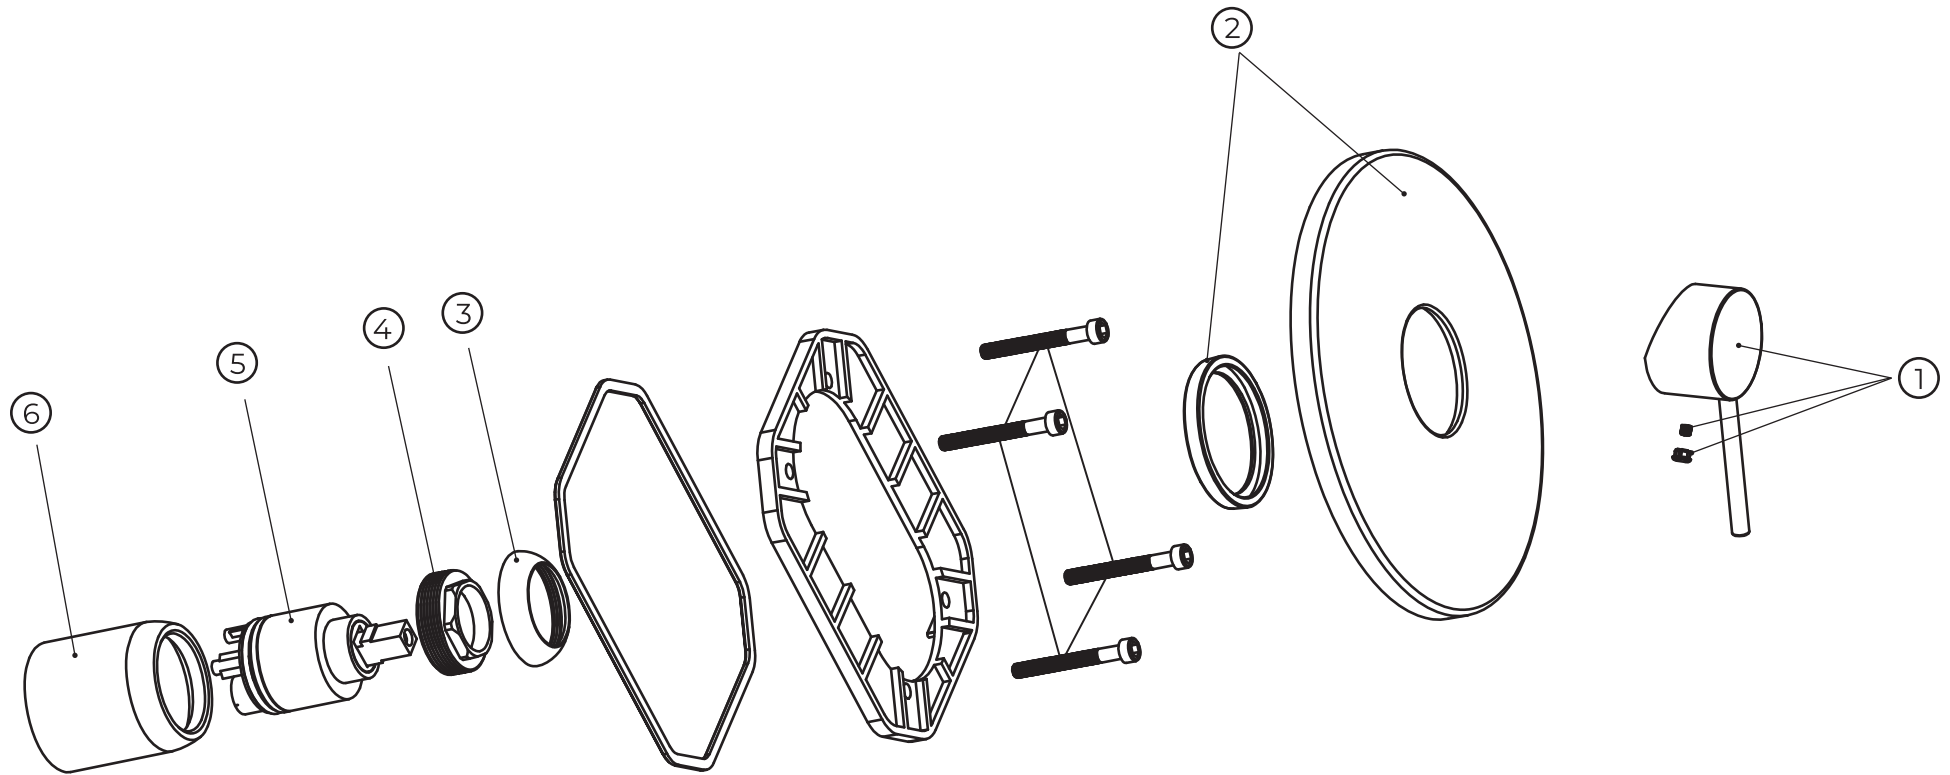

kielle

10215200

No.	Material code	Name	QTY
1	90102ND1C	Handle chrome	1
2	90102ND9C	Plate chrome	1
3	90101ND0C	Handle cap cover chrome	1
4	90101ND03	Cartridge fix nut	1
5	90101ND04	Cartridge	1
6	90101ND1C	Cartridge cover chrome	1