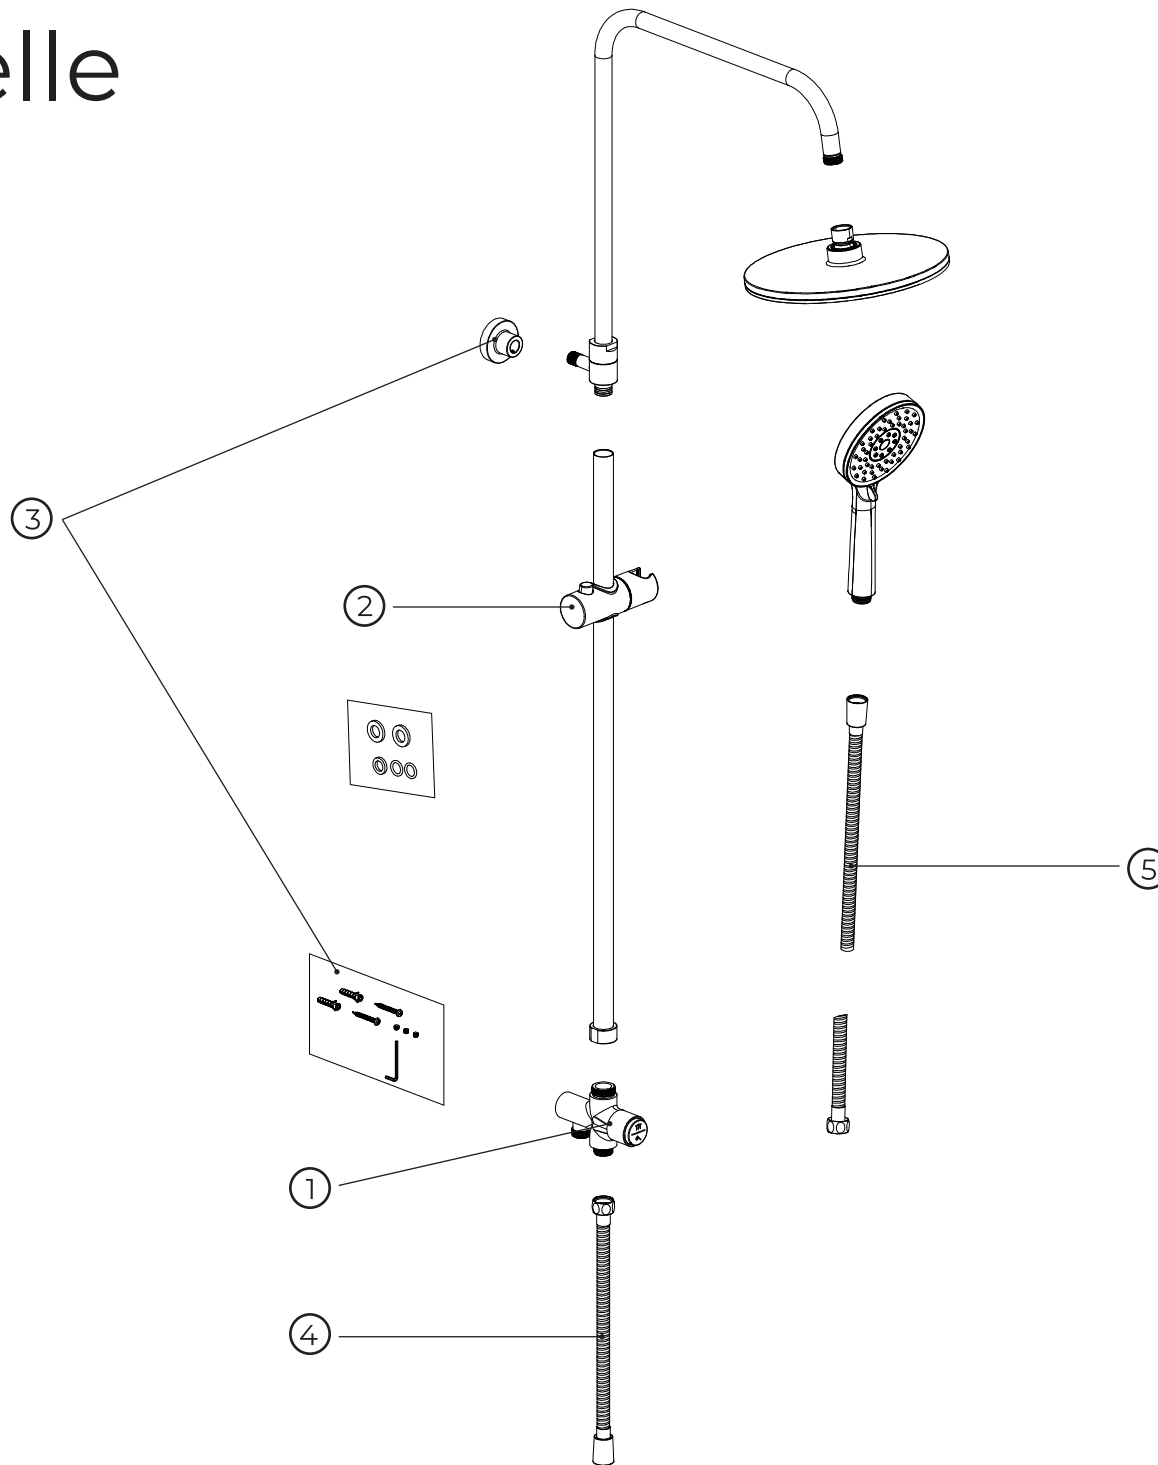

kielle

20602030

No.	Material code	Name	QTY
1	90201ND2C	Diverter, chrome	1
2	90201ND5C	Slider, chrome	1
3	90201ND13C	Bracket & screw kit, chrome	1
4	90201ND10C	Hose 0,6 m, chrome	1
5	90201ND15C	Hose 1,5 m, chrome	1
6	90203ND1	Service wrench	1