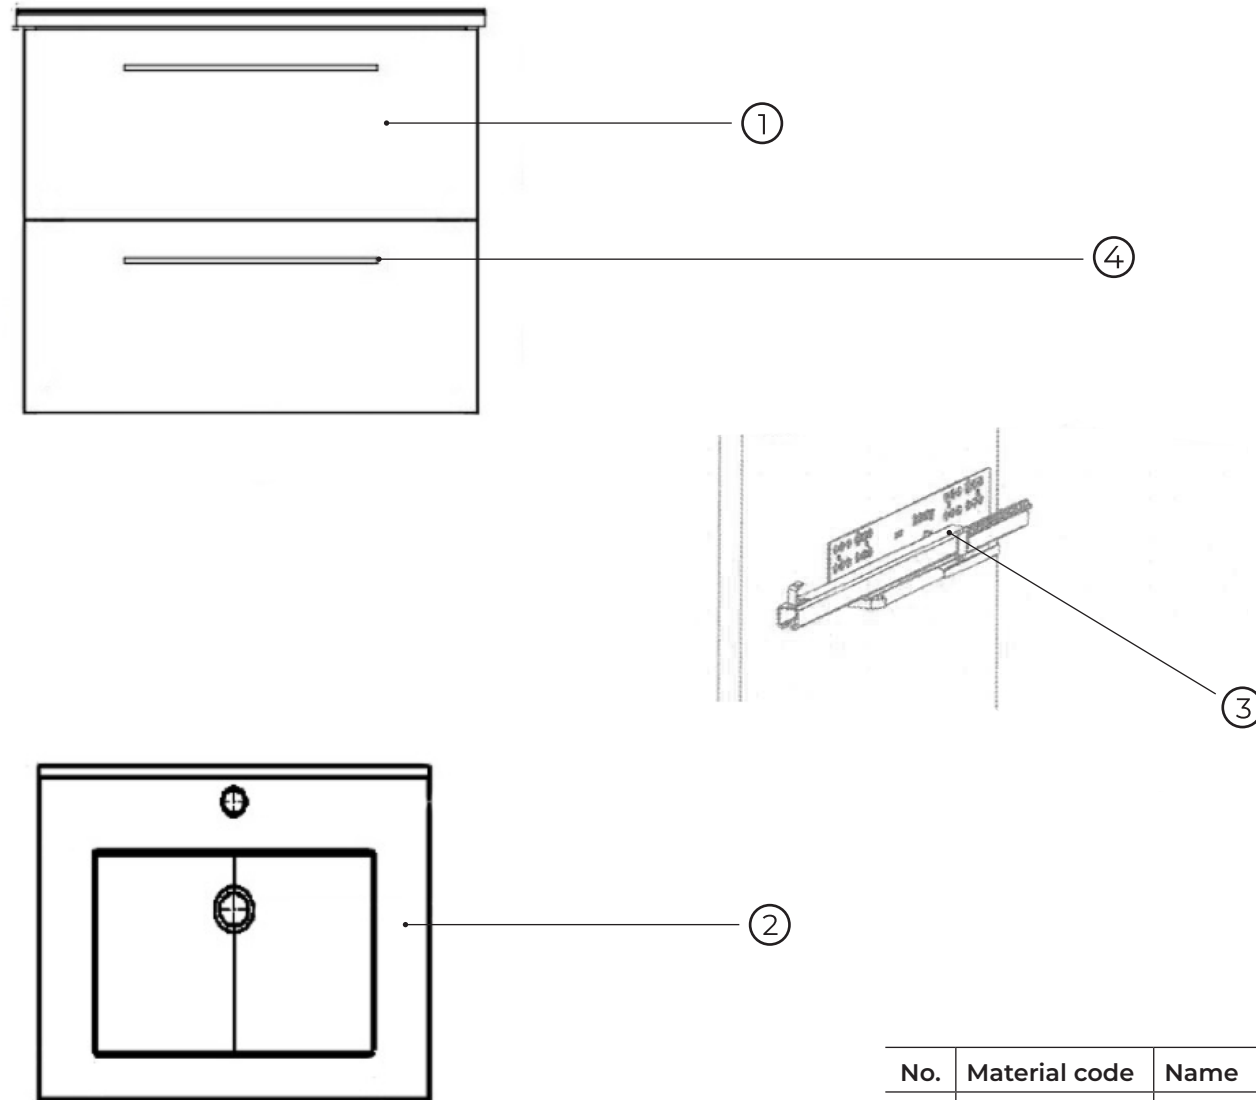

kielle

50018S60

No.	Material code	Name	QTY
1	50018600	Vanity unit	1
2	30602600	Basin	1
3	90501ND0	Drawer slide	2
4	50518000	Handle	1