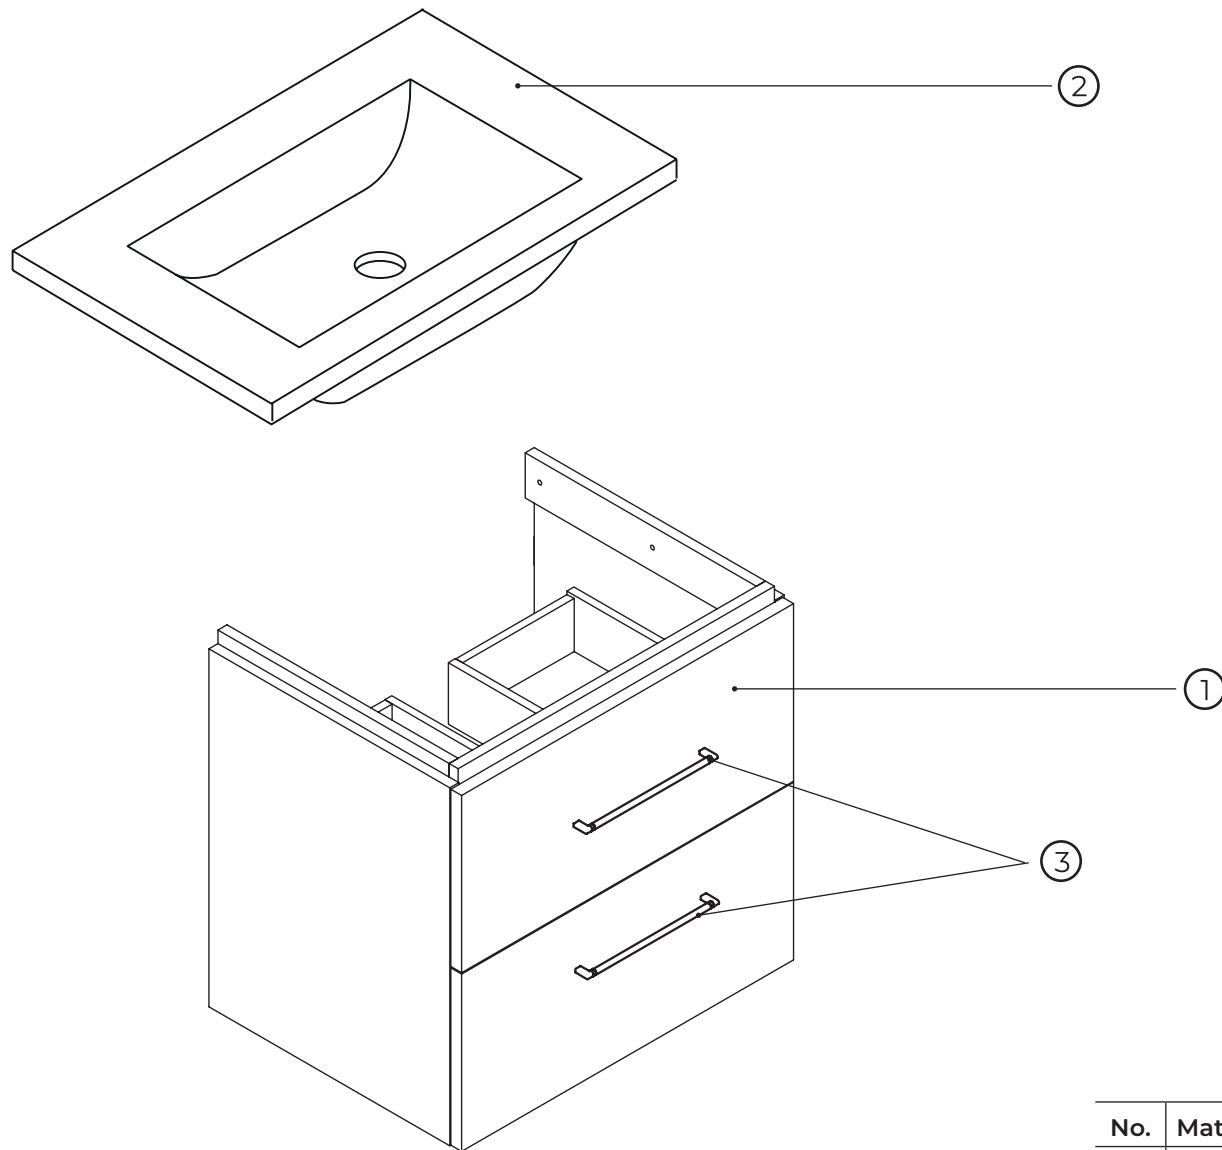

# 50011S82

No.	Material code	Name	QTY
1	50011802	Vanity unit	1
2	30611800	Basin	1
3	50511000	Handle	2