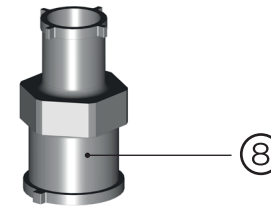

kielle

20602010

No.	Material code	Name	QTY
1	90201ND4C	Diverter handle, chrome	1
2	90201ND7	Diverter	1
3	90201ND9	Cartridge	1
4	90201ND12C	Thermostat handle, chrome	1
5	90201ND0C	S-connection with rosette, chrome	1
6	90201ND5C	Slider, chrome	1
7	90201ND14C	Rail connection, chrome	1
8	90203ND1	Service wrench	1
9	90201ND00	Thermostatic mixer	1