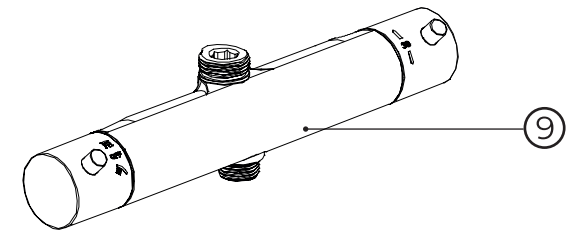

kielle

20602010

No.	Material code	Name	QTY
1	90201ND4C	Diverter handle, chrome	1
2	90201ND7	Diverter	1
3	90201ND9	Cartridge	1
4	90201ND12C	Thermostat handle, chrome	1
5	90201ND0C	S-connection with rosette, chrome	1
6	90201ND5C	Slider, chrome	1
7	90201ND14C	Rail connection, chrome	1
8	90203ND1	Service wrench	1
9	90201ND00	Thermostatic mixer	1