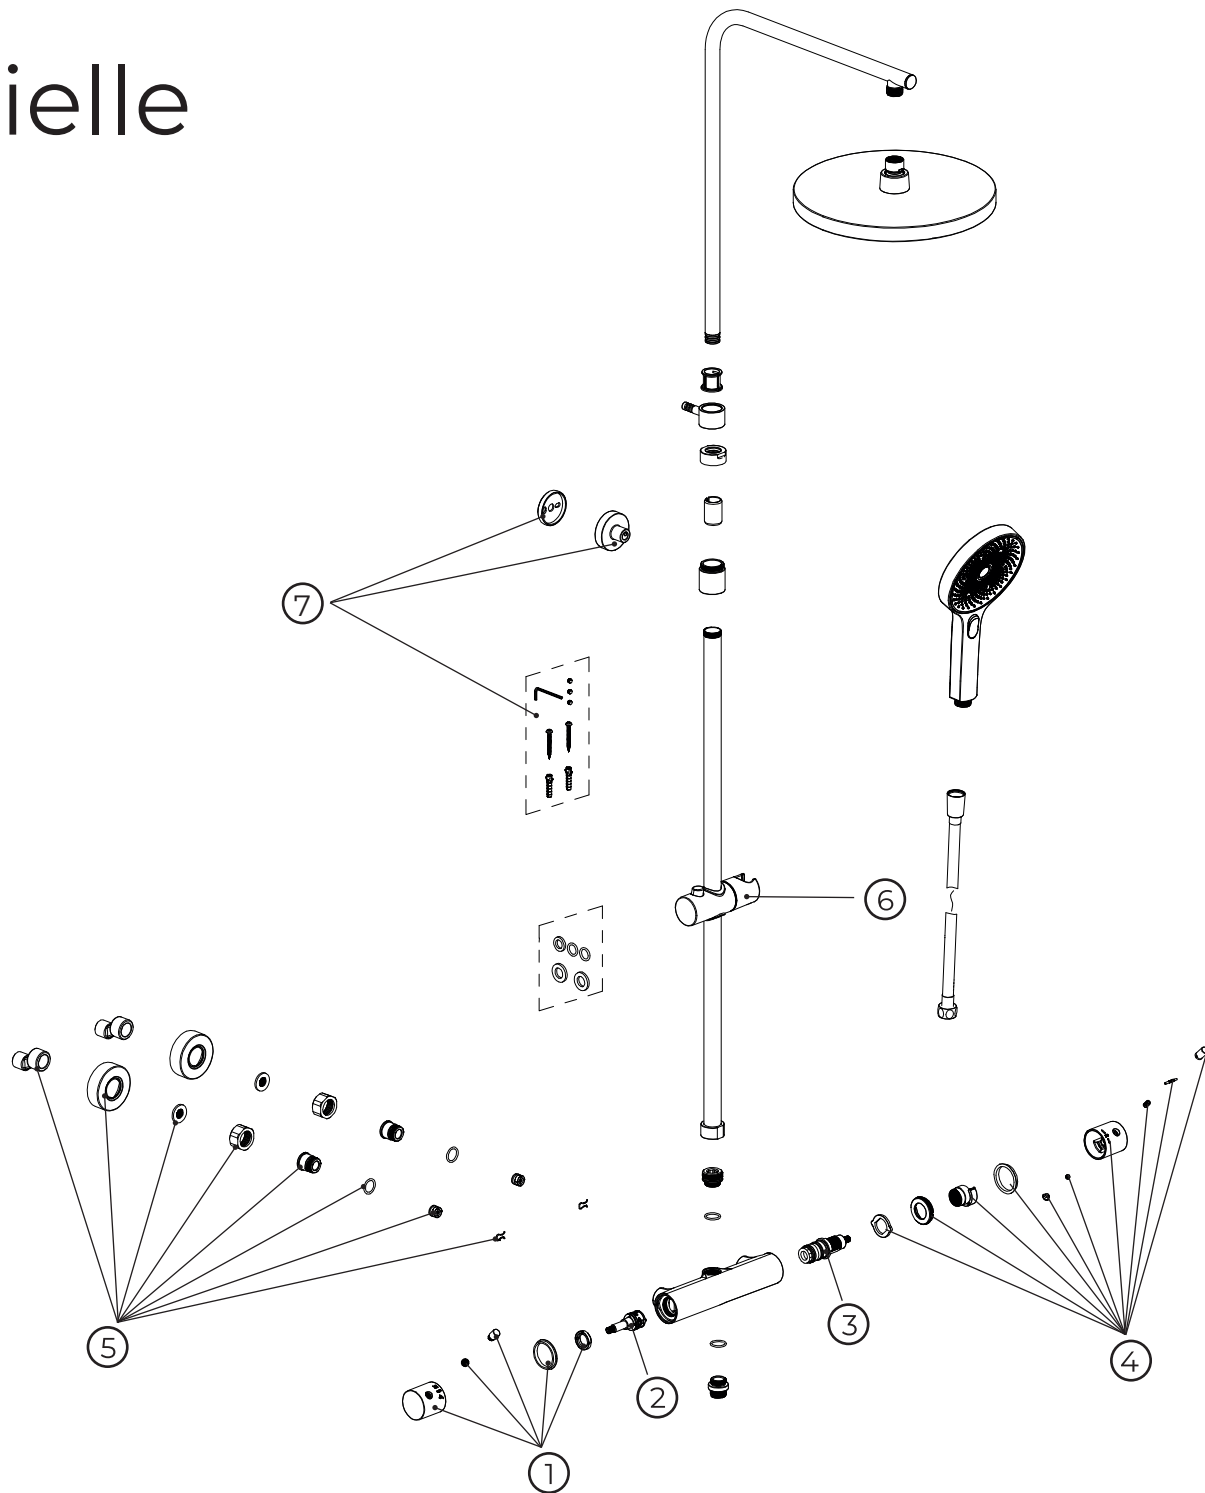

kielle

20602010

No.	Material code	Name	QTY
1	90201ND4C	Diverter handle, chrome	1
2	90201ND7	Diverter	1
3	90201ND9	Cartridge	1
4	90201ND12C	Thermostat handle, chrome	1
5	90201ND0C	S-connection with rosette, chrome	1
6	90201ND5C	Slider, chrome	1
7	90201ND14C	Rail connection, chrome	1
8	90203ND1	Service wrench	1
9	90201ND00	Thermostatic mixer	1