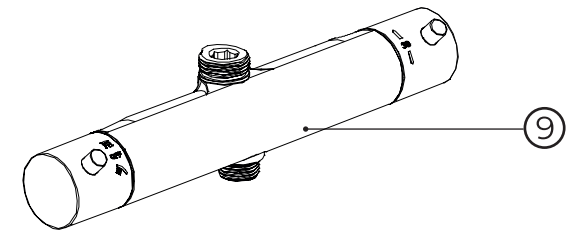

kielle

20602014

No.	Material code	Name	QTY
1	90201ND4B	Diverter handle black	1
2	90201ND7	Diverter	1
3	90201ND9	Cartridge	1
4	90201ND12B	Thermostat handle, black	1
5	90201ND0B	S-connection with rosette, black	1
6	90201ND5B	Slider, black	1
7	90201ND14B	Rail connection, black	1
8	90203ND1	Service wrench	1
9	90201ND04	Thermostatic mixer	1