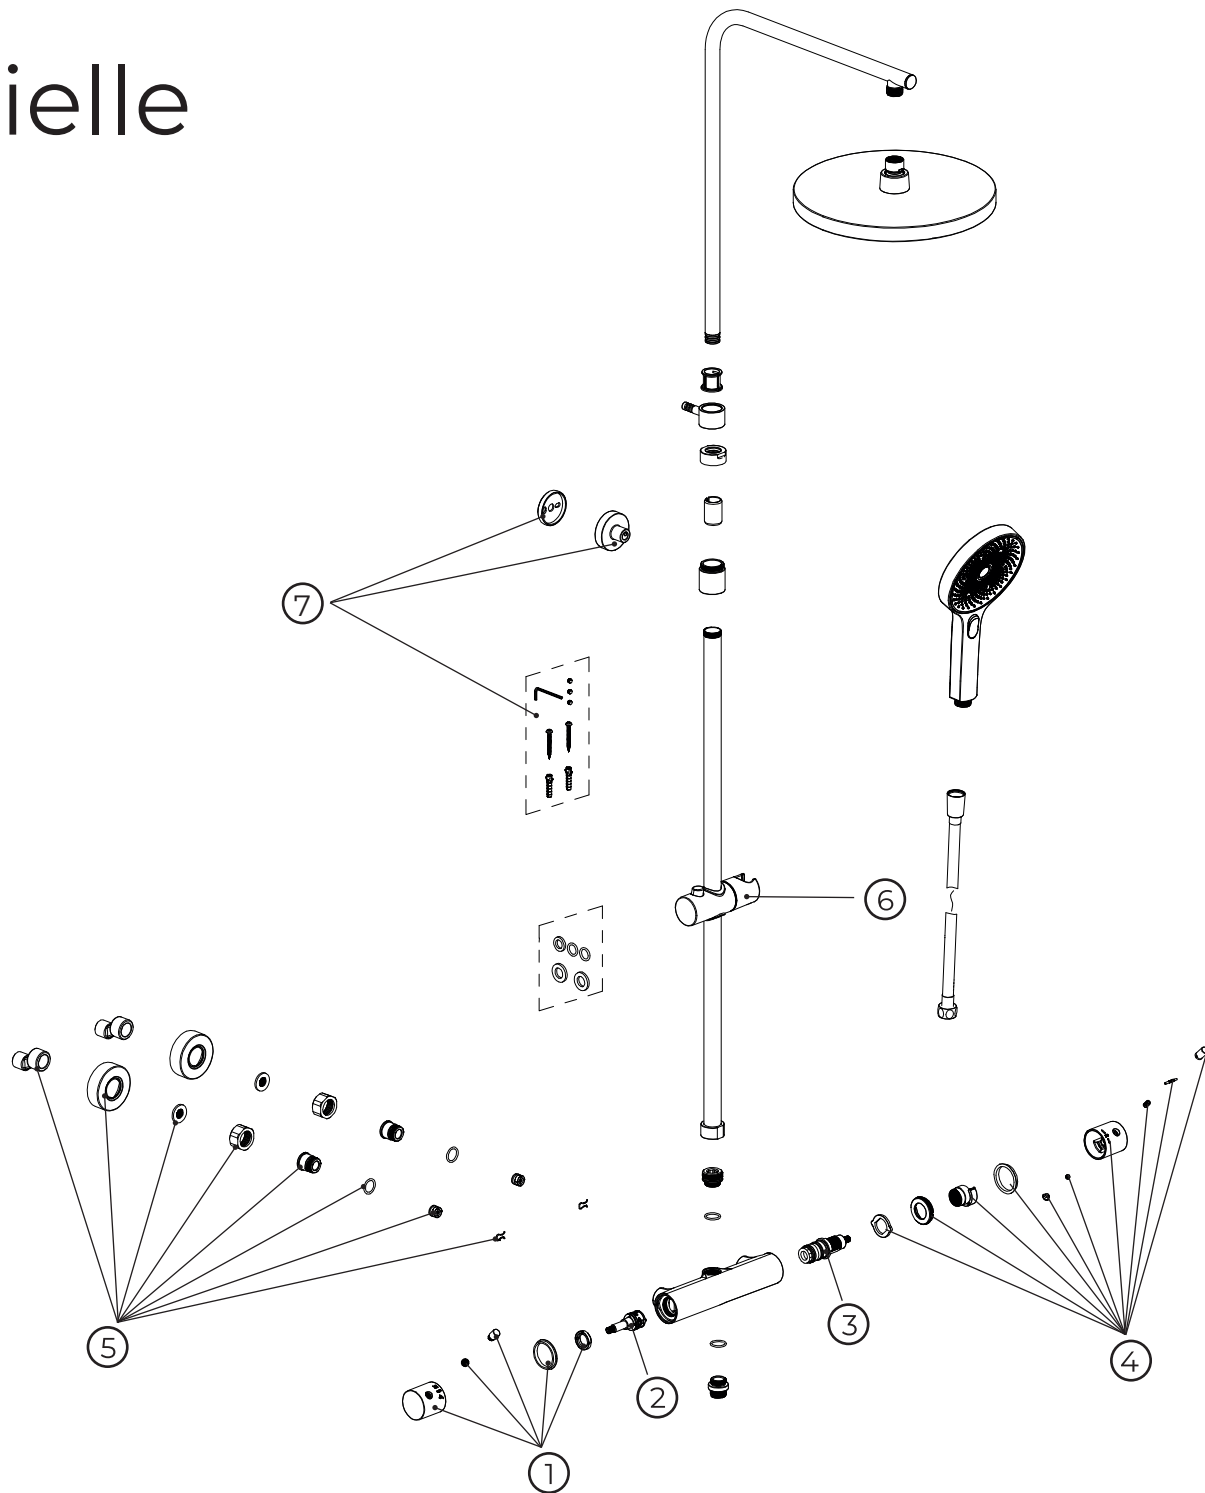

kielle

20602014

No.	Material code	Name	QTY
1	90201ND4B	Diverter handle black	1
2	90201ND7	Diverter	1
3	90201ND9	Cartridge	1
4	90201ND12B	Thermostat handle, black	1
5	90201ND0B	S-connection with rosette, black	1
6	90201ND5B	Slider, black	1
7	90201ND14B	Rail connection, black	1
8	90203ND1	Service wrench	1
9	90201ND04	Thermostatic mixer	1