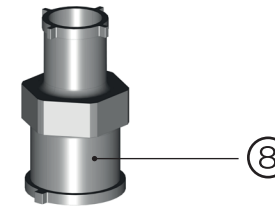

kielle

20602014

No.	Material code	Name	QTY
1	90201ND4B	Diverter handle black	1
2	90201ND7	Diverter	1
3	90201ND9	Cartridge	1
4	90201ND12B	Thermostat handle, black	1
5	90201ND0B	S-connection with rosette, black	1
6	90201ND5B	Slider, black	1
7	90201ND14B	Rail connection, black	1
8	90203ND1	Service wrench	1
9	90201ND04	Thermostatic mixer	1