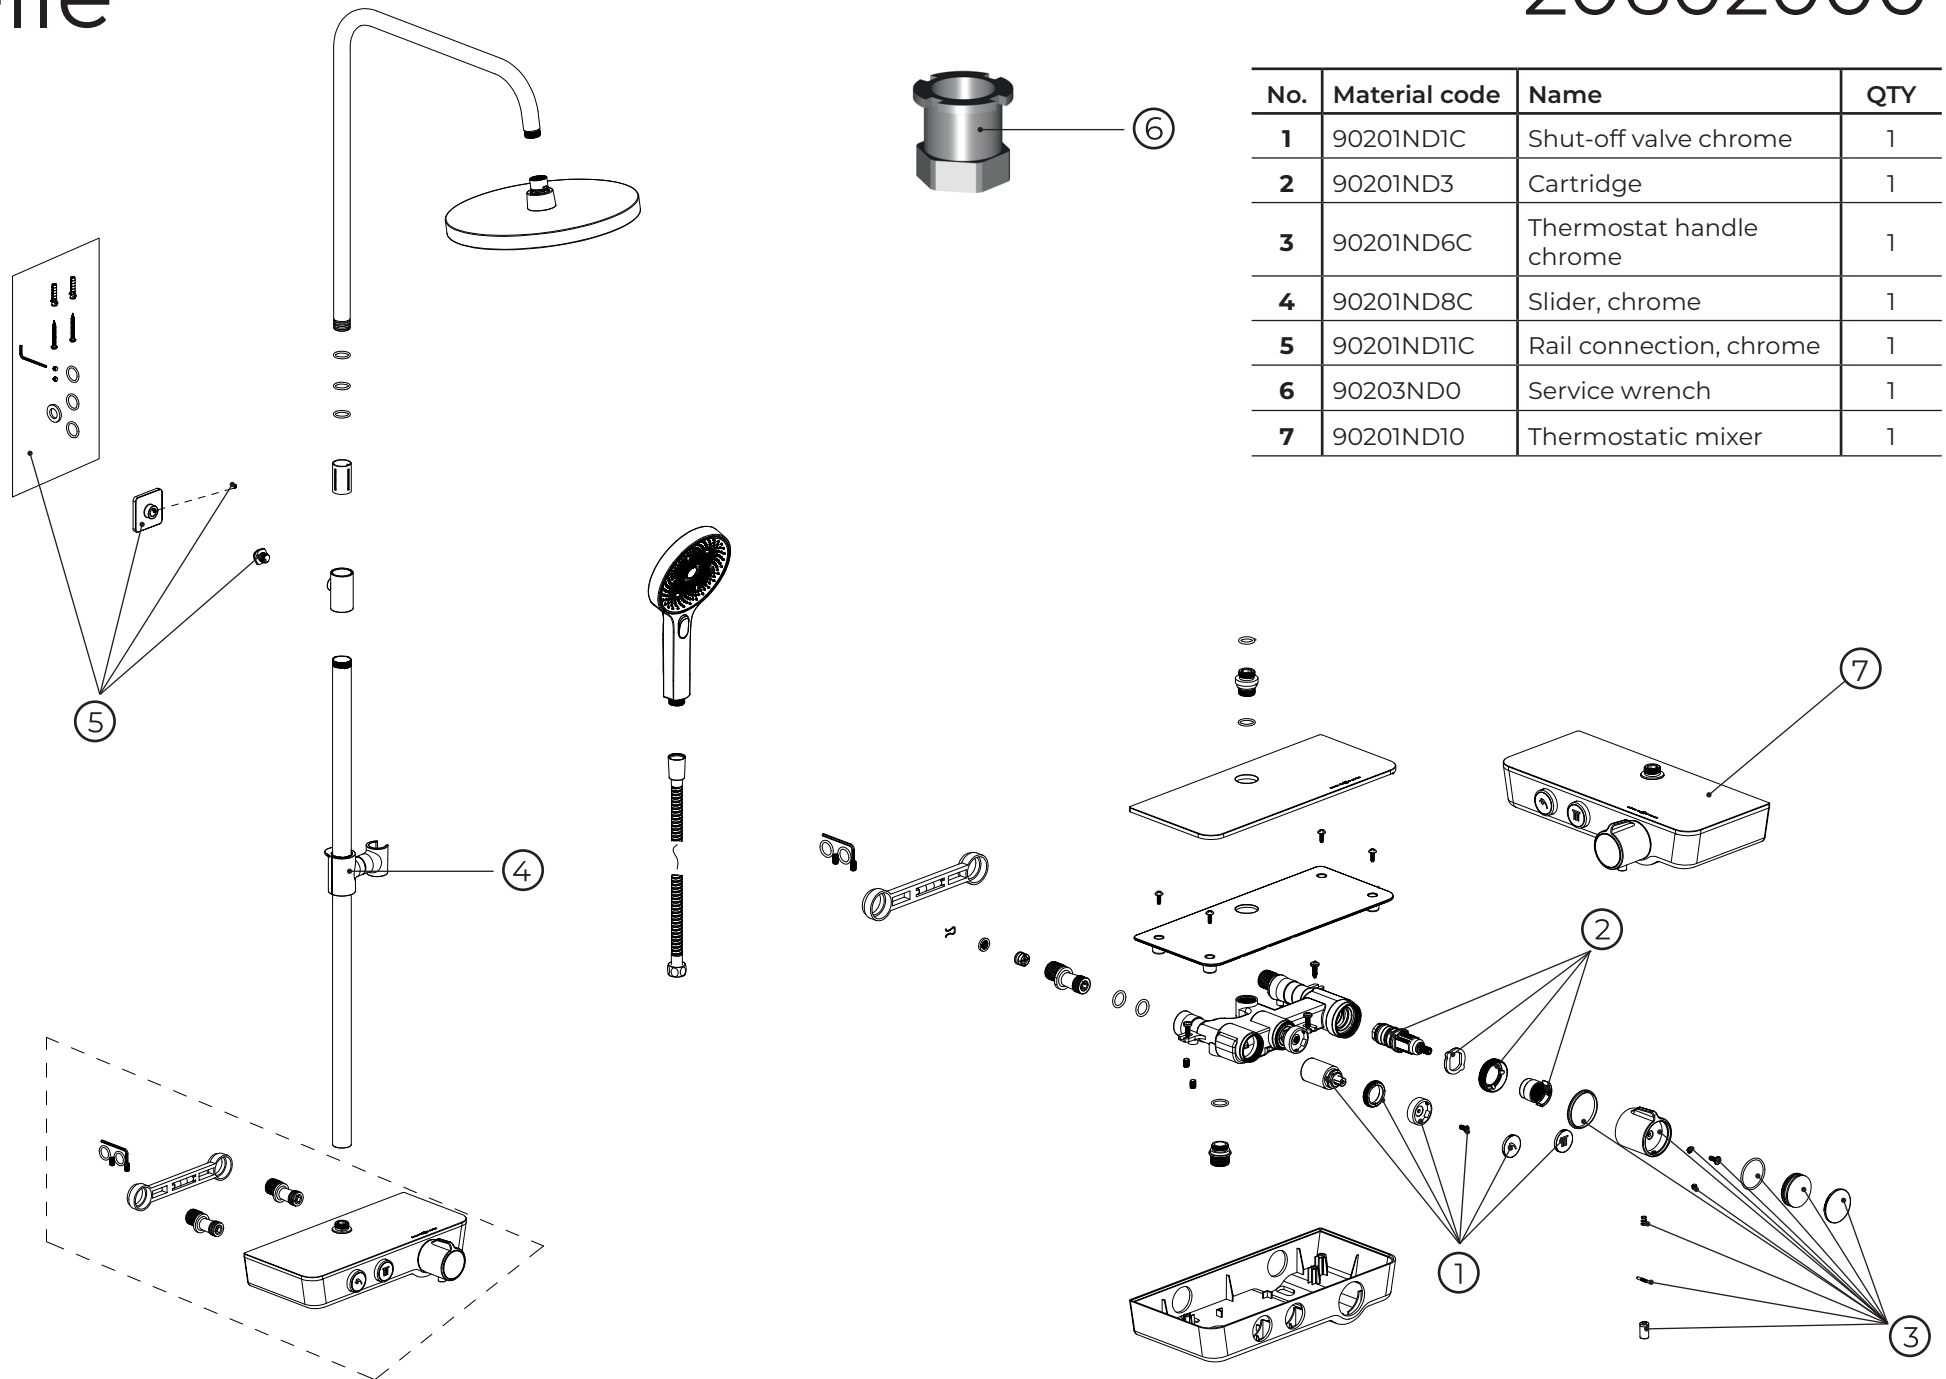

kielle

20602000

No.	Material code	Name	QTY
1	90201ND1C	Shut-off valve chrome	1
2	90201ND3	Cartridge	1
3	90201ND6C	Thermostat handle chrome	1
4	90201ND8C	Slider, chrome	1
5	90201ND11C	Rail connection, chrome	1
6	90203ND0	Service wrench	1
7	90201ND10	Thermostatic mixer	1