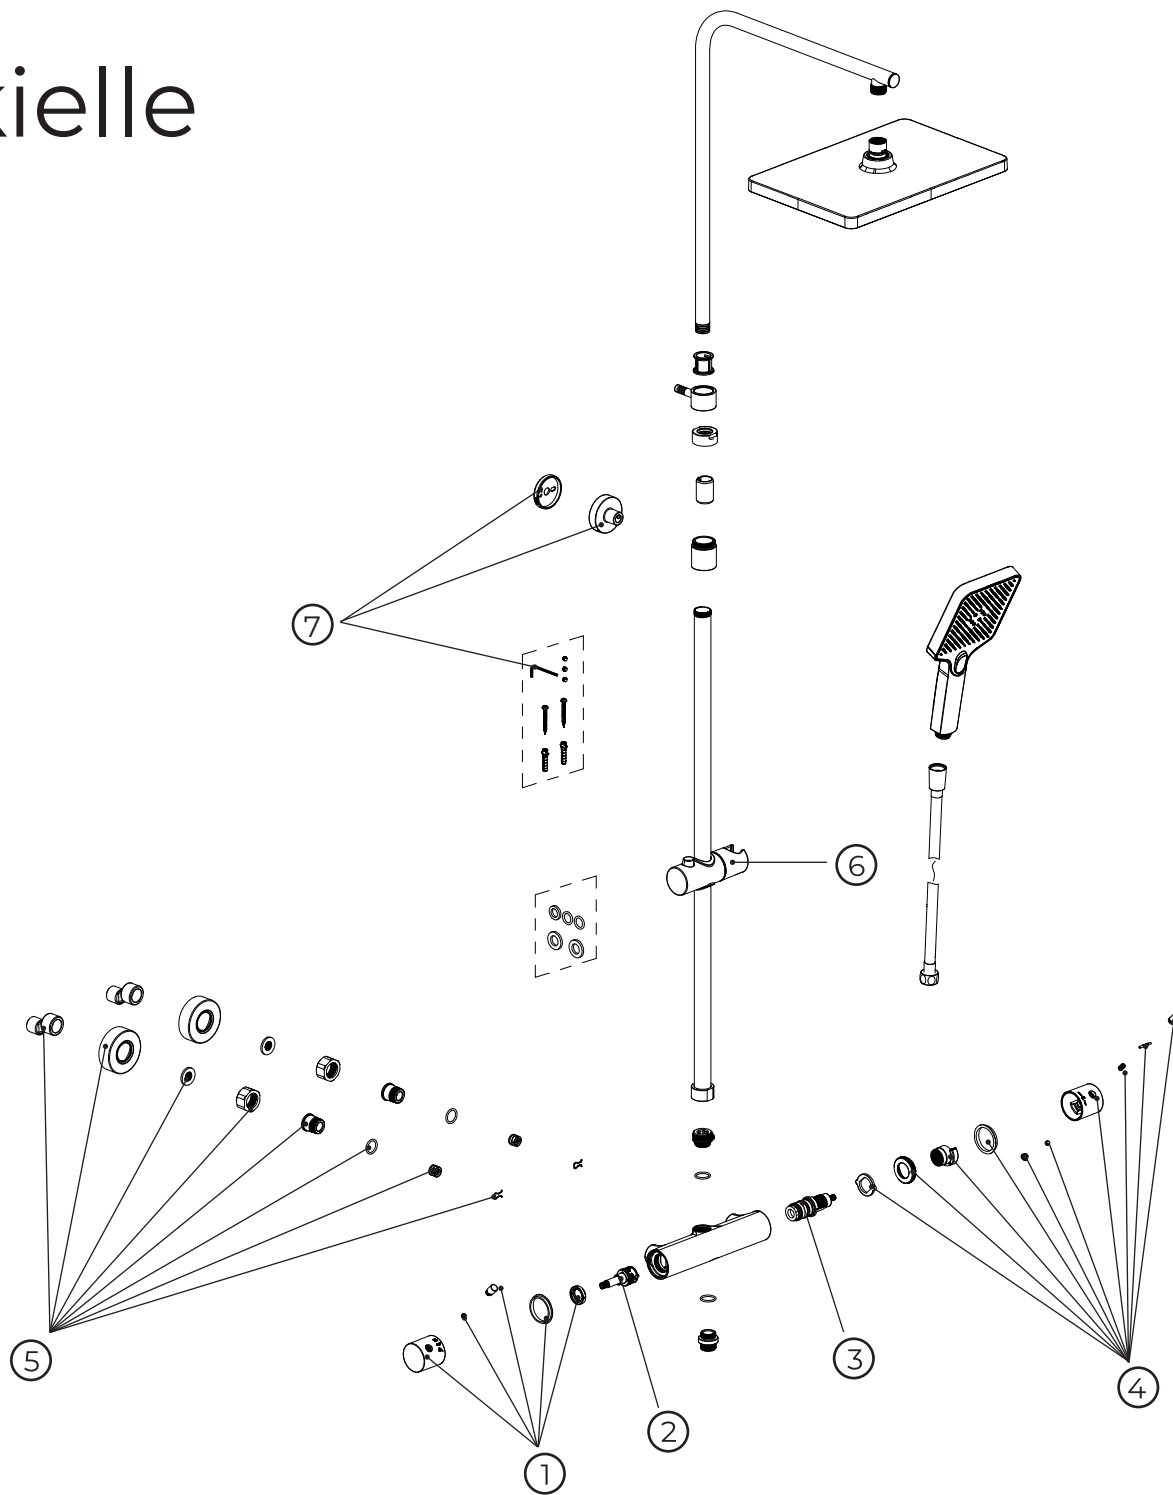

kielle

20618004

No.	Material code	Name	QTY
1	90201ND4B	Diverter handle black	1
2	90201ND7	Diverter	1
3	90201ND9	Cartridge	1
4	90201ND12B	Thermostat handle, black	1
5	90201ND0B	S-connection with rosette, black	1
6	90201ND5B	Slider, black	1
7	90201ND14B	Rail connection, black	1
8	90203ND1	Service wrench	1
9	90201ND04	Thermostatic mixer	1