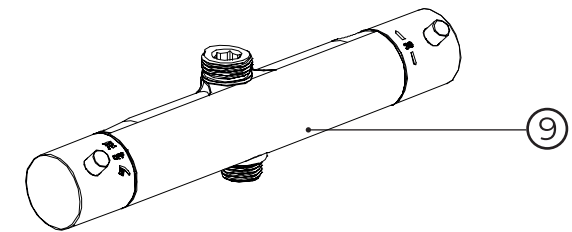

kielle

20618004

No.	Material code	Name	QTY
1	90201ND4B	Diverter handle black	1
2	90201ND7	Diverter	1
3	90201ND9	Cartridge	1
4	90201ND12B	Thermostat handle, black	1
5	90201ND0B	S-connection with rosette, black	1
6	90201ND5B	Slider, black	1
7	90201ND14B	Rail connection, black	1
8	90203ND1	Service wrench	1
9	90201ND04	Thermostatic mixer	1