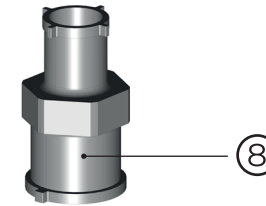

kielle

20618004

No.	Material code	Name	QTY
1	90201ND4B	Diverter handle black	1
2	90201ND7	Diverter	1
3	90201ND9	Cartridge	1
4	90201ND12B	Thermostat handle, black	1
5	90201ND0B	S-connection with rosette, black	1
6	90201ND5B	Slider, black	1
7	90201ND14B	Rail connection, black	1
8	90203ND1	Service wrench	1
9	90201ND04	Thermostatic mixer	1