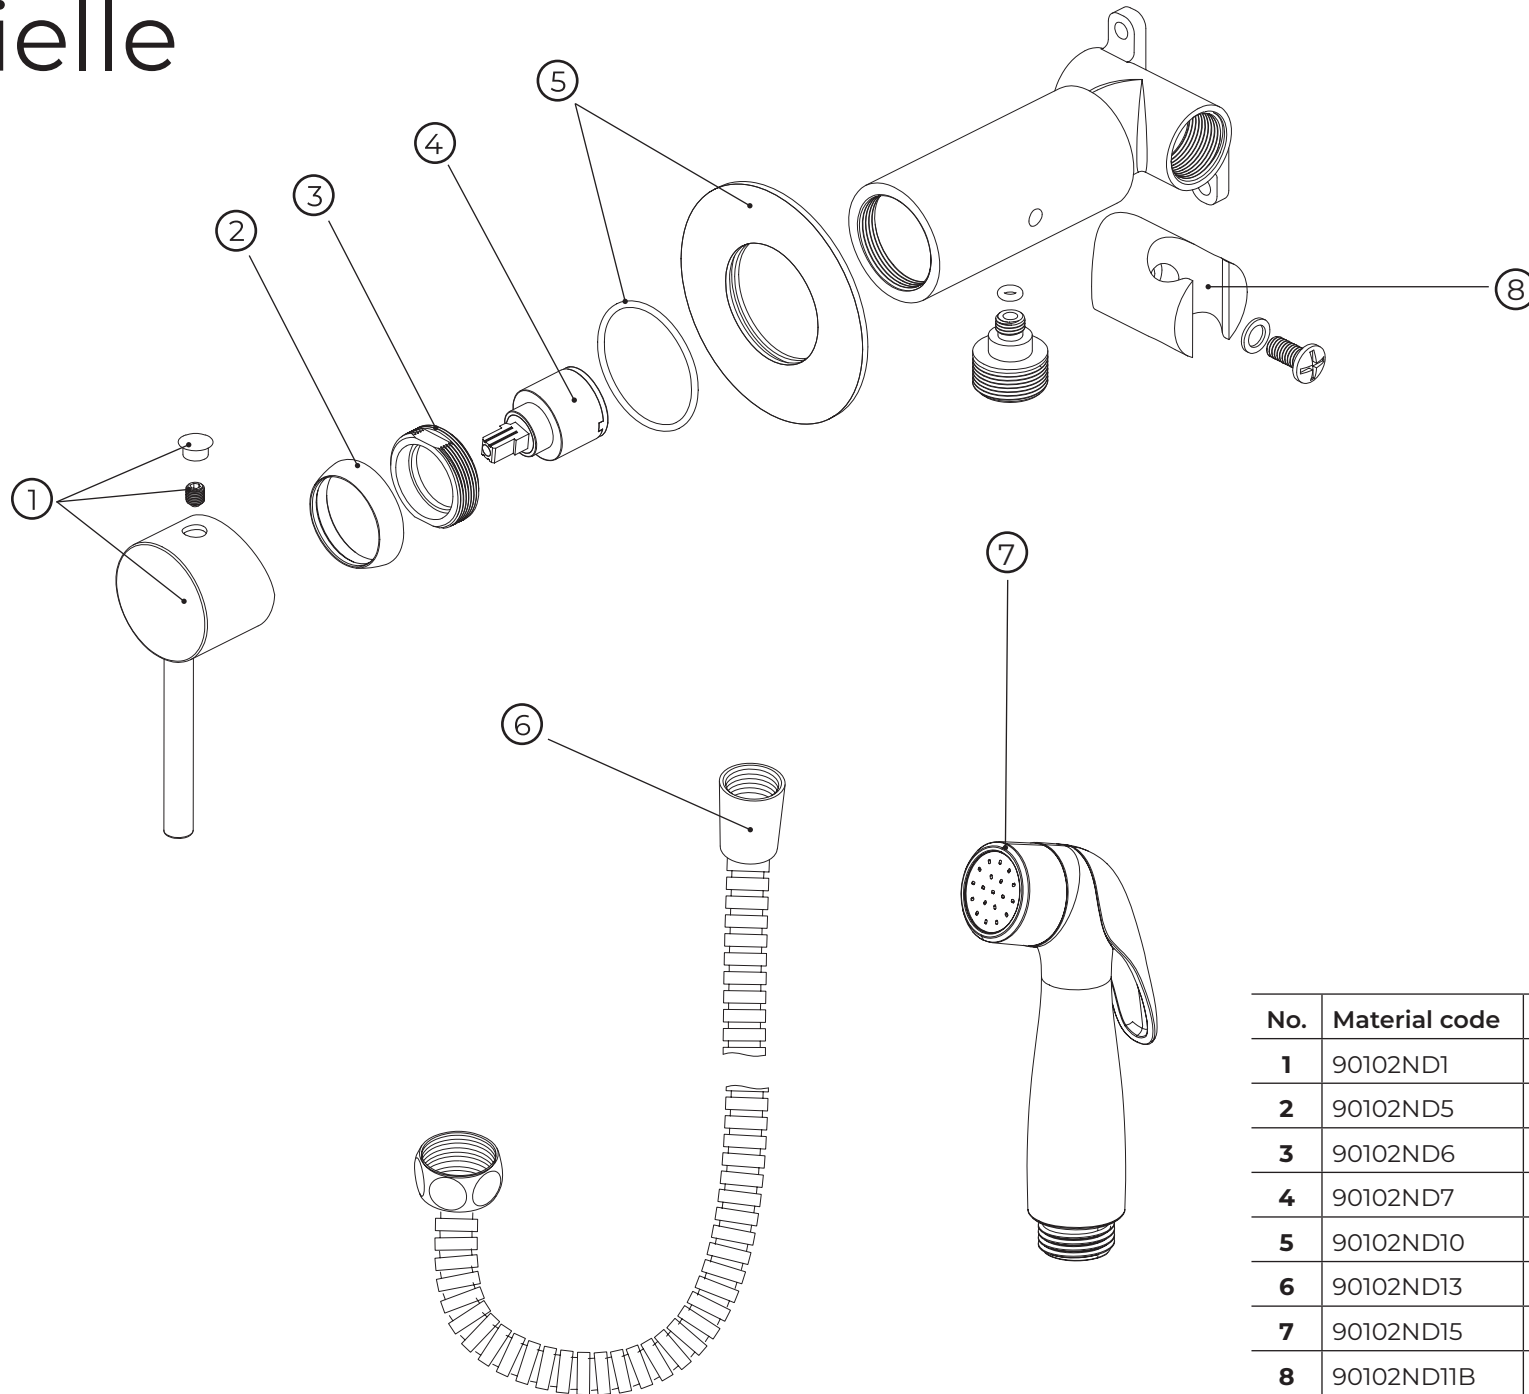

kielle

10402204

No.	Material code	Name	QTY
1	90102ND1	Handle set - chrome	1
2	90102ND5	Brass beauty cover - chrome	1
3	90102ND6	Pressing nut	1
4	90102ND7	Cartridge	1
5	90102ND10	Plate set - chrome	1
6	90102ND13	Shower hose - chrome	1
7	90102ND15	Shataff - chrome	1
8	90102ND11B	Bracket	1