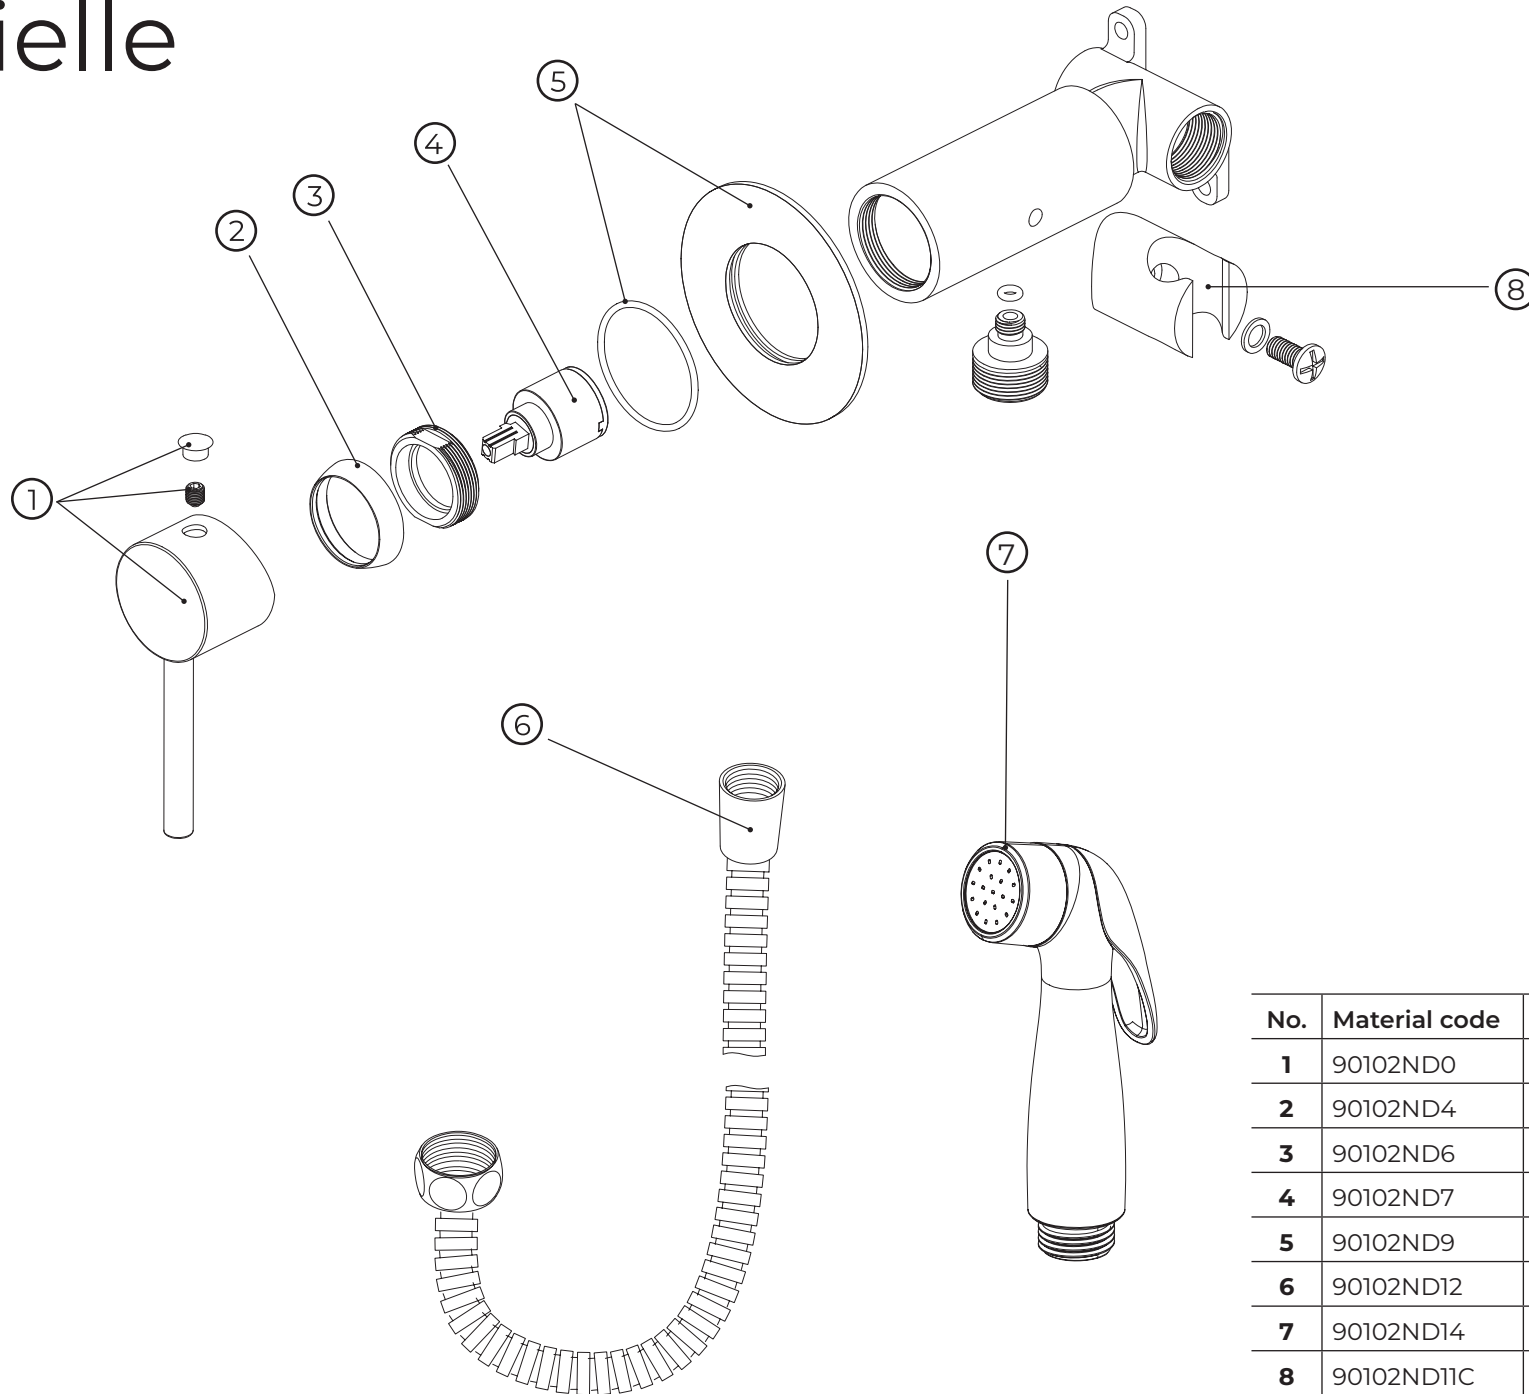

kielle

10402200

No.	Material code	Name	QTY
1	90102ND0	Handle set - chrome	1
2	90102ND4	Brass beauty cover - chrome	1
3	90102ND6	Pressing nut	1
4	90102ND7	Cartridge	1
5	90102ND9	Plate set - chrome	1
6	90102ND12	Shower hose - chrome	1
7	90102ND14	Shataff - chrome	1
8	90102ND11C	Bracket	1