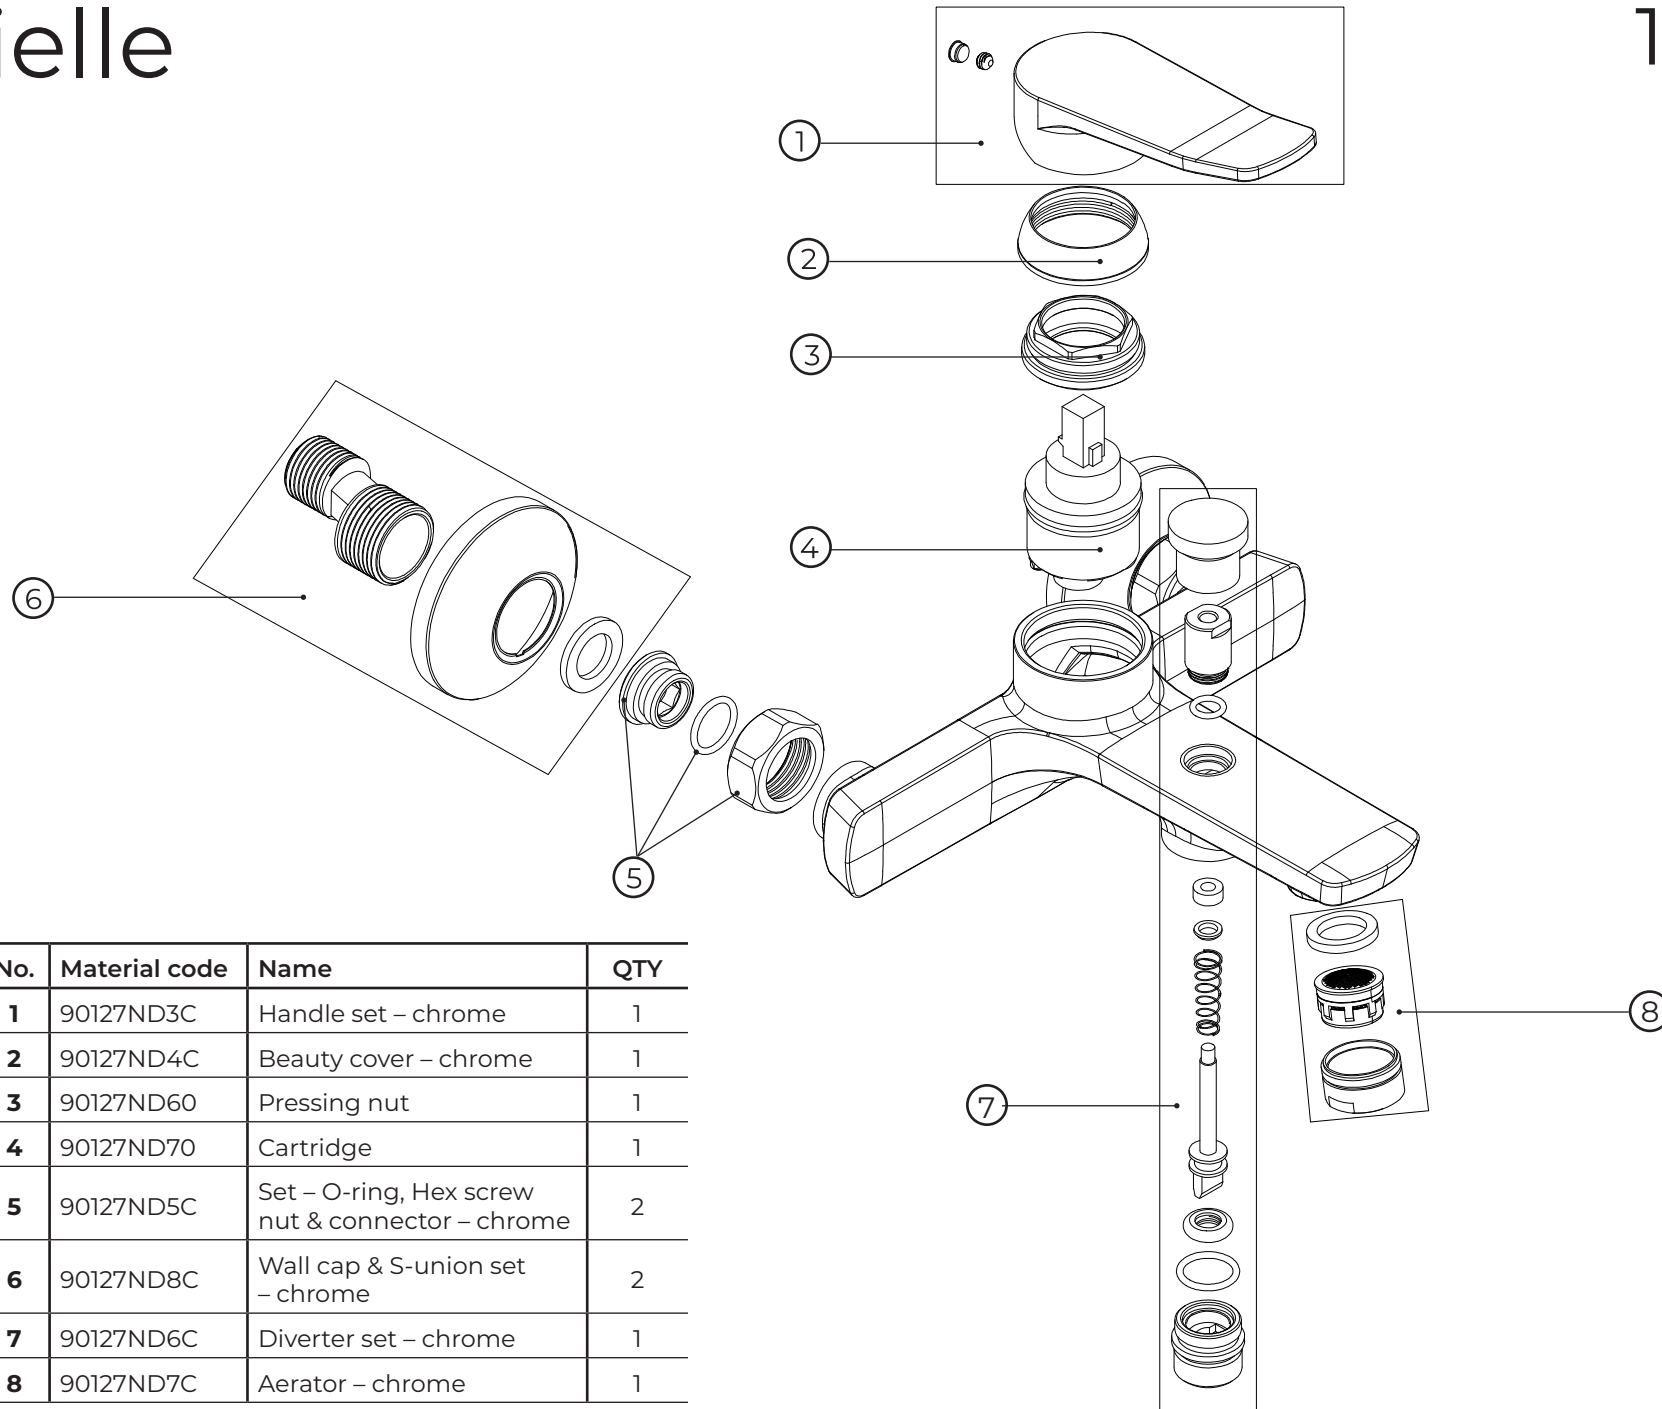

kielle

10327100

No.	Material code	Name	QTY
1	90127ND3C	Handle set – chrome	1
2	90127ND4C	Beauty cover – chrome	1
3	90127ND60	Pressing nut	1
4	90127ND70	Cartridge	1
5	90127ND5C	Set – O-ring, Hex screw nut & connector – chrome	2
6	90127ND8C	Wall cap & S-union set – chrome	2
7	90127ND6C	Diverter set – chrome	1
8	90127ND7C	Aerator – chrome	1