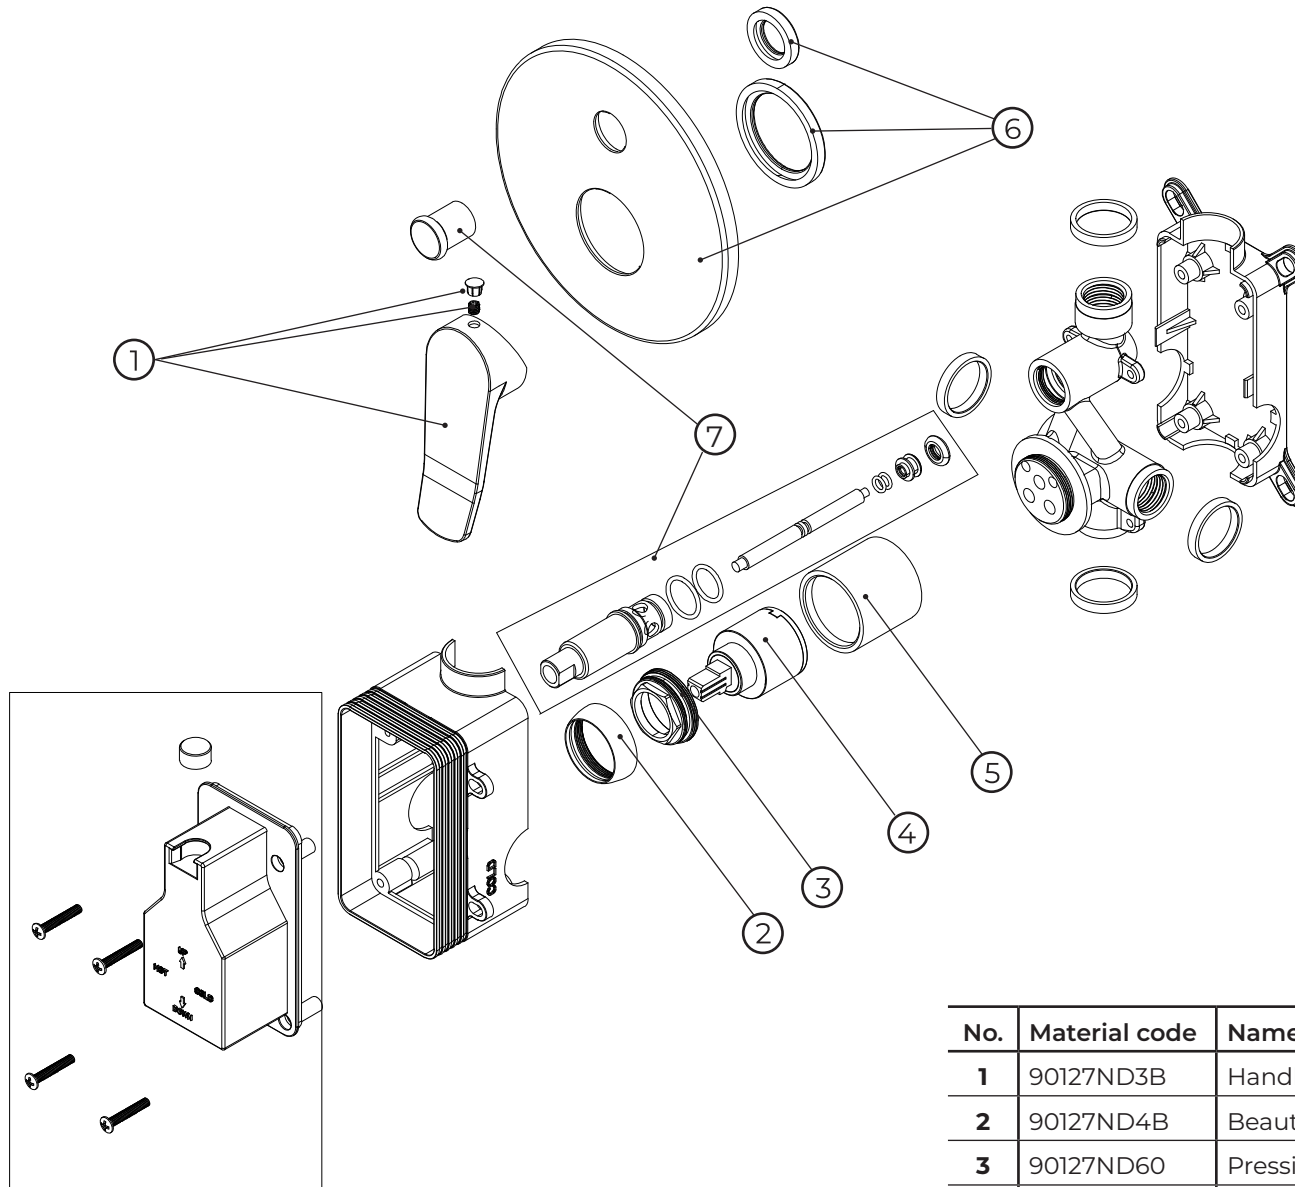

# 10327204

No.	Material code	Name	QTY
1	90127ND3B	Handle set – matte black	1
2	90127ND4B	Beauty cover – matte black	1
3	90127ND60	Pressing nut	1
4	90127ND70	Cartridge	1
5	90127ND10B	Cartridge housing – matte black	1
6	90127ND11B	Plate & O-rings – matte black	1
7	90127ND12B	Diverter set – matte black	1