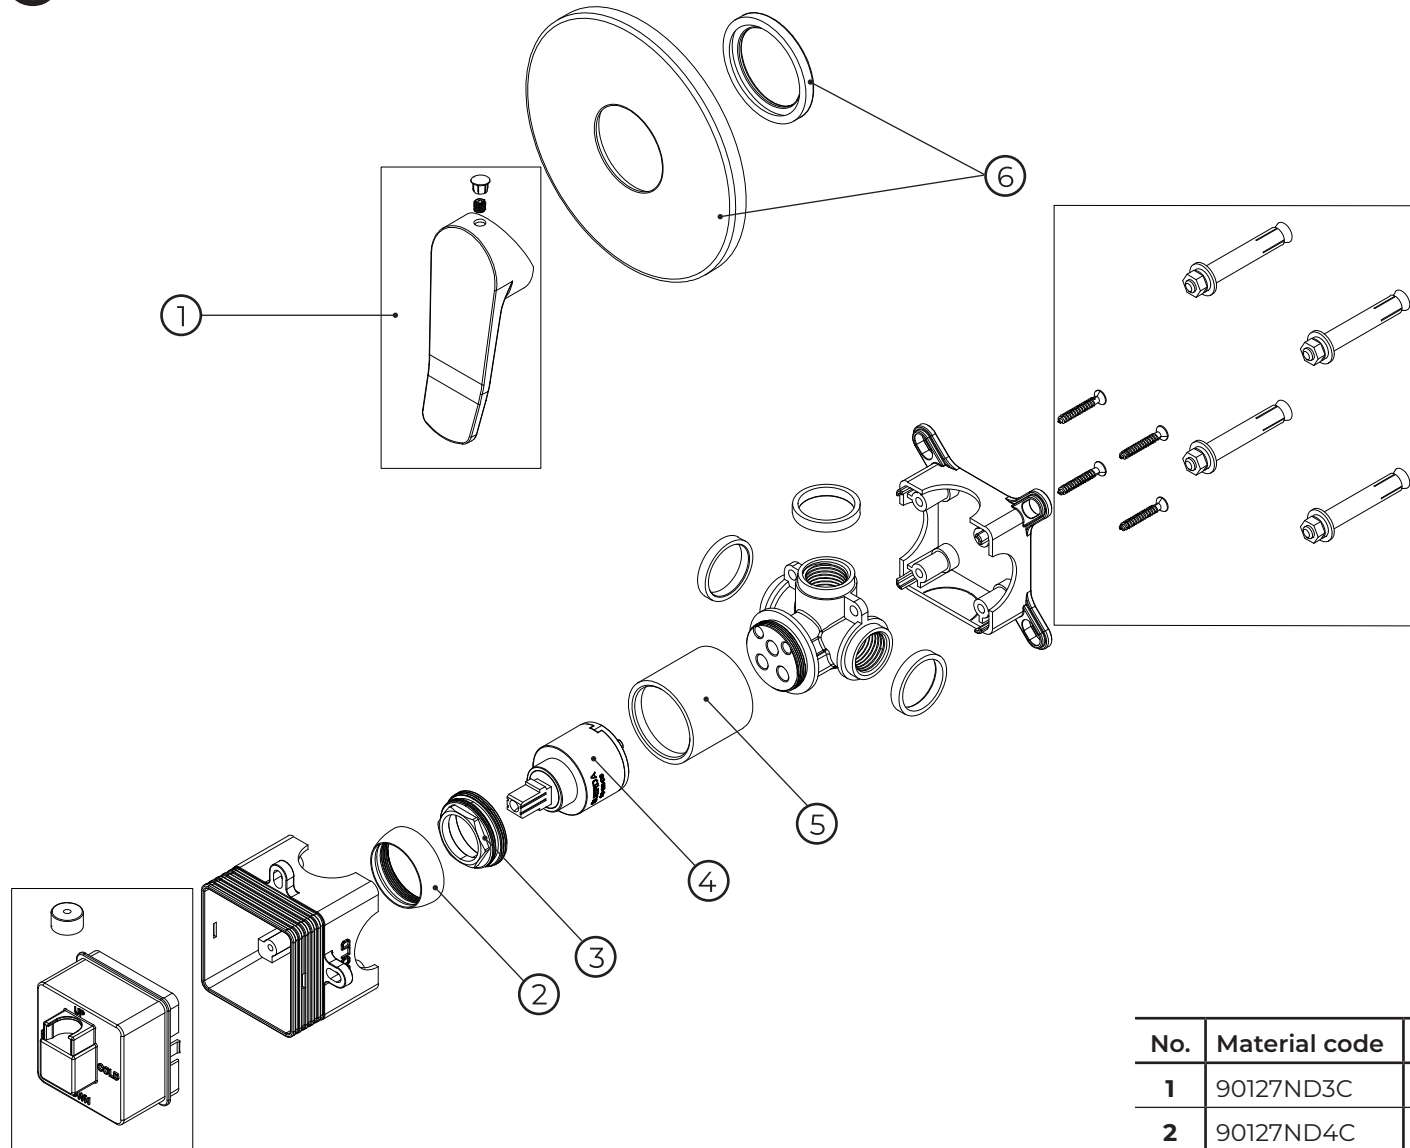

# 10227200

| No. | Material code | Name                       | QTY |
|-----|---------------|----------------------------|-----|
| 1   | 90127ND3C     | Handle set - chrome        | 1   |
| 2   | 90127ND4C     | Beauty cover - chrome      | 1   |
| 3   | 90127ND60     | Pressing nut               | 1   |
| 4   | 90127ND70     | Cartridge                  | 1   |
| 5   | 90127ND10C    | Cartridge housing - chrome | 1   |
| 6   | 90127ND13C    | Plate & O-ring - chrome    | 1   |