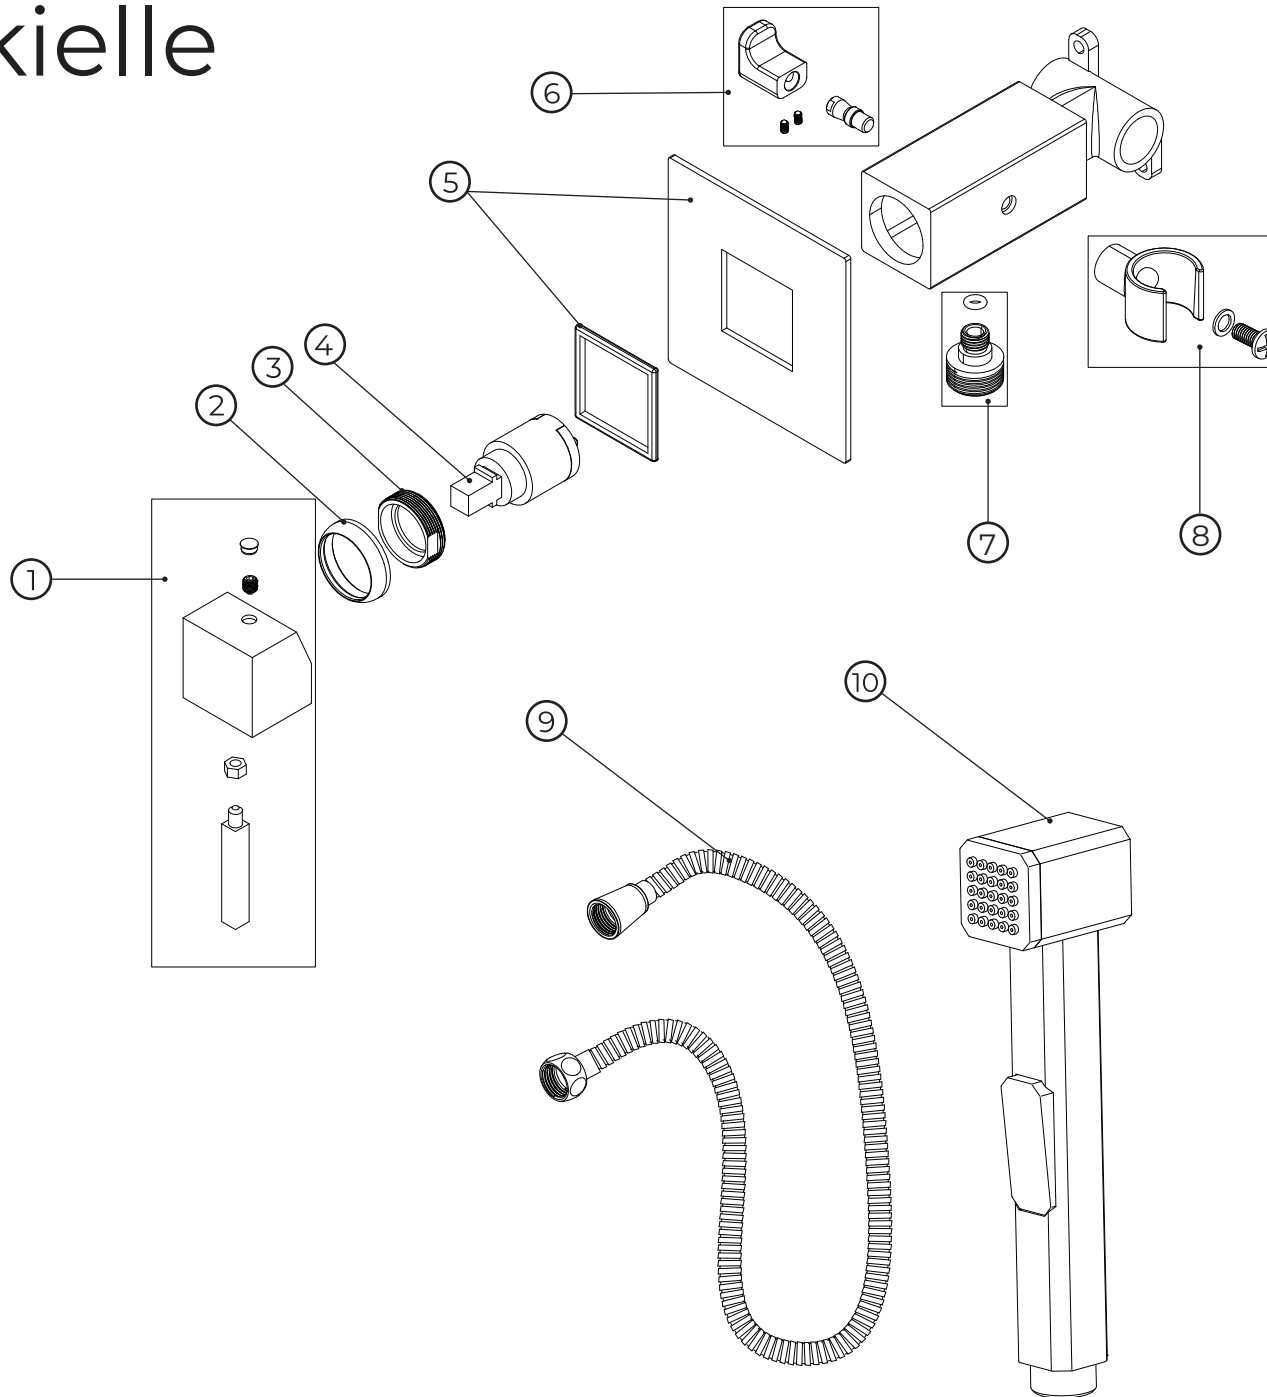

kielle

10411200

No.	Material code	Name	QTY
1	90111ND12C	Handle set – chrome	1
2	90111ND13C	Beauty cover – chrome	1
3	90127ND00	Pressing nut	1
4	90111ND30	Cartridge	1
5	90111ND14C	Plate set – chrome	1
6	90111ND16C	Hanger – chrome	1
7	90111ND17C	Outlet Cap & O-ring – chrome	1
8	90111ND24C	Holder – chrome	1
9	90111ND25C	Shower hose – chrome	1
10	90111ND26C	Shower – chrome	1