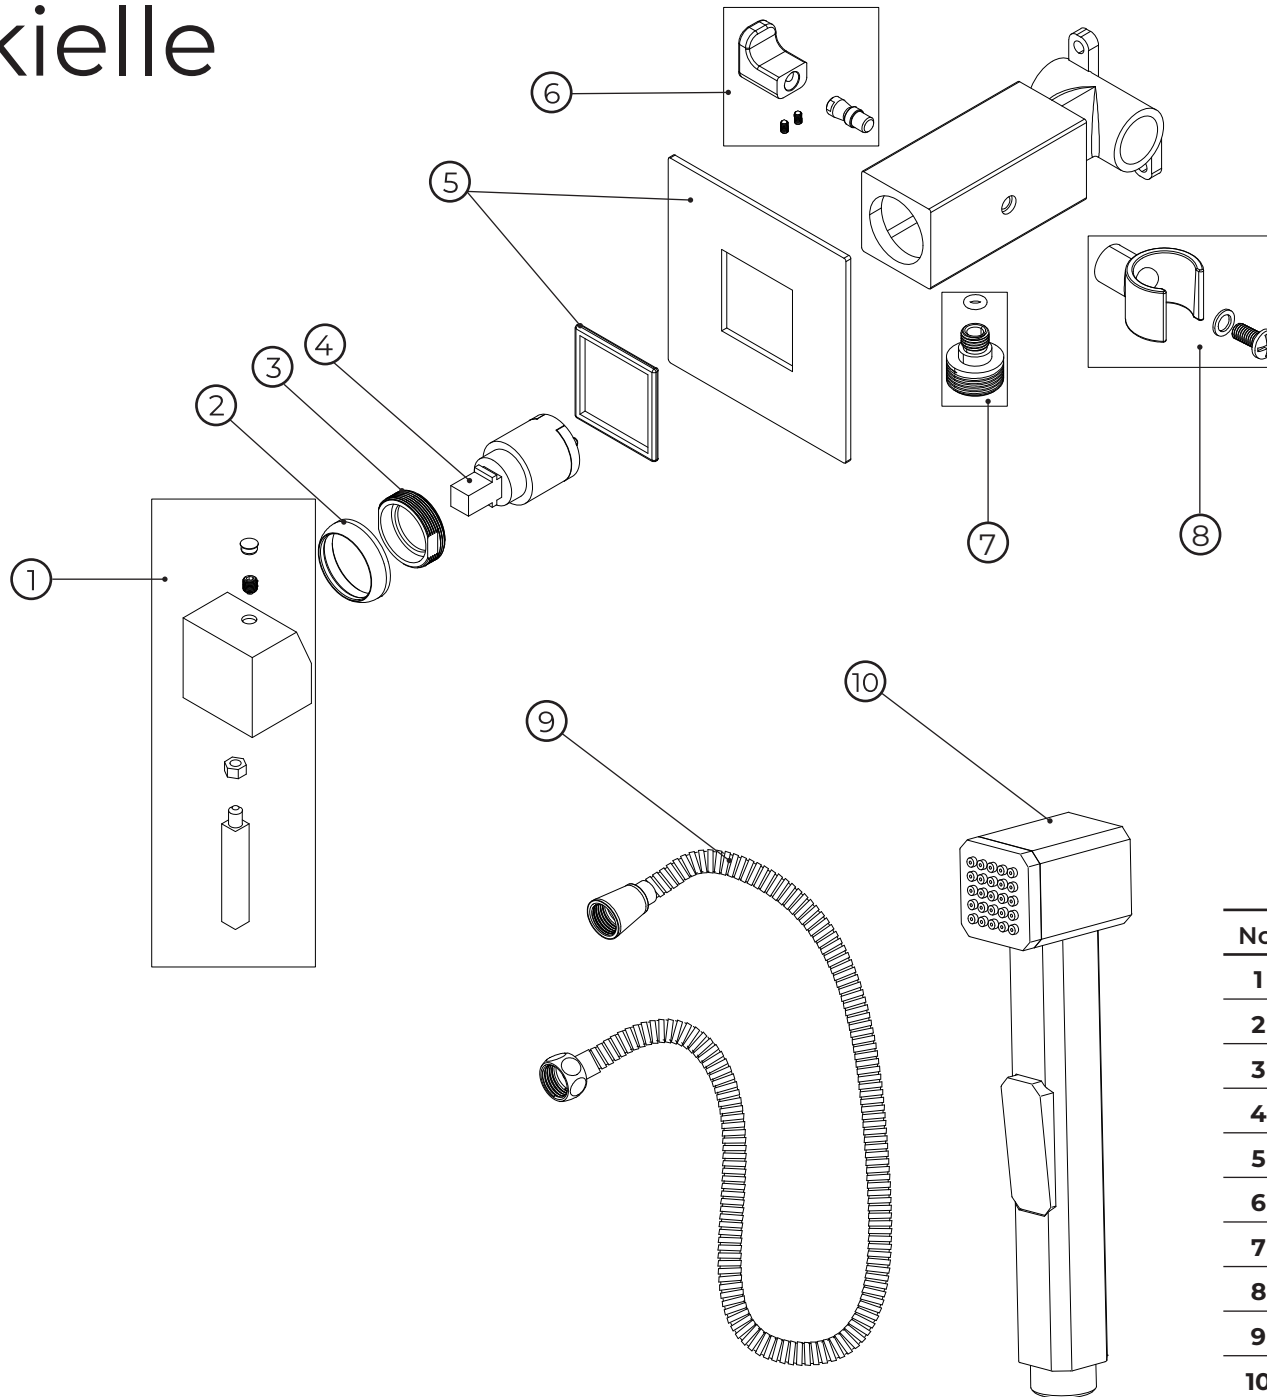

kielle

10411204

No.	Material code	Name	QTY
1	90111ND12B	Handle set – matte black	1
2	90111ND13B	Beauty cover – matte black	1
3	90127ND00	Pressing nut	1
4	90111ND30	Cartridge	1
5	90111ND14B	Plate set – matte black	1
6	90111ND16B	Hanger – matte black	1
7	90111ND17B	Outlet Cap & O-ring – matte black	1
8	90111ND24B	Holder – matte black	1
9	90111ND25B	Shower hose – matte black	1
10	90111ND26B	Shower – matte black	1