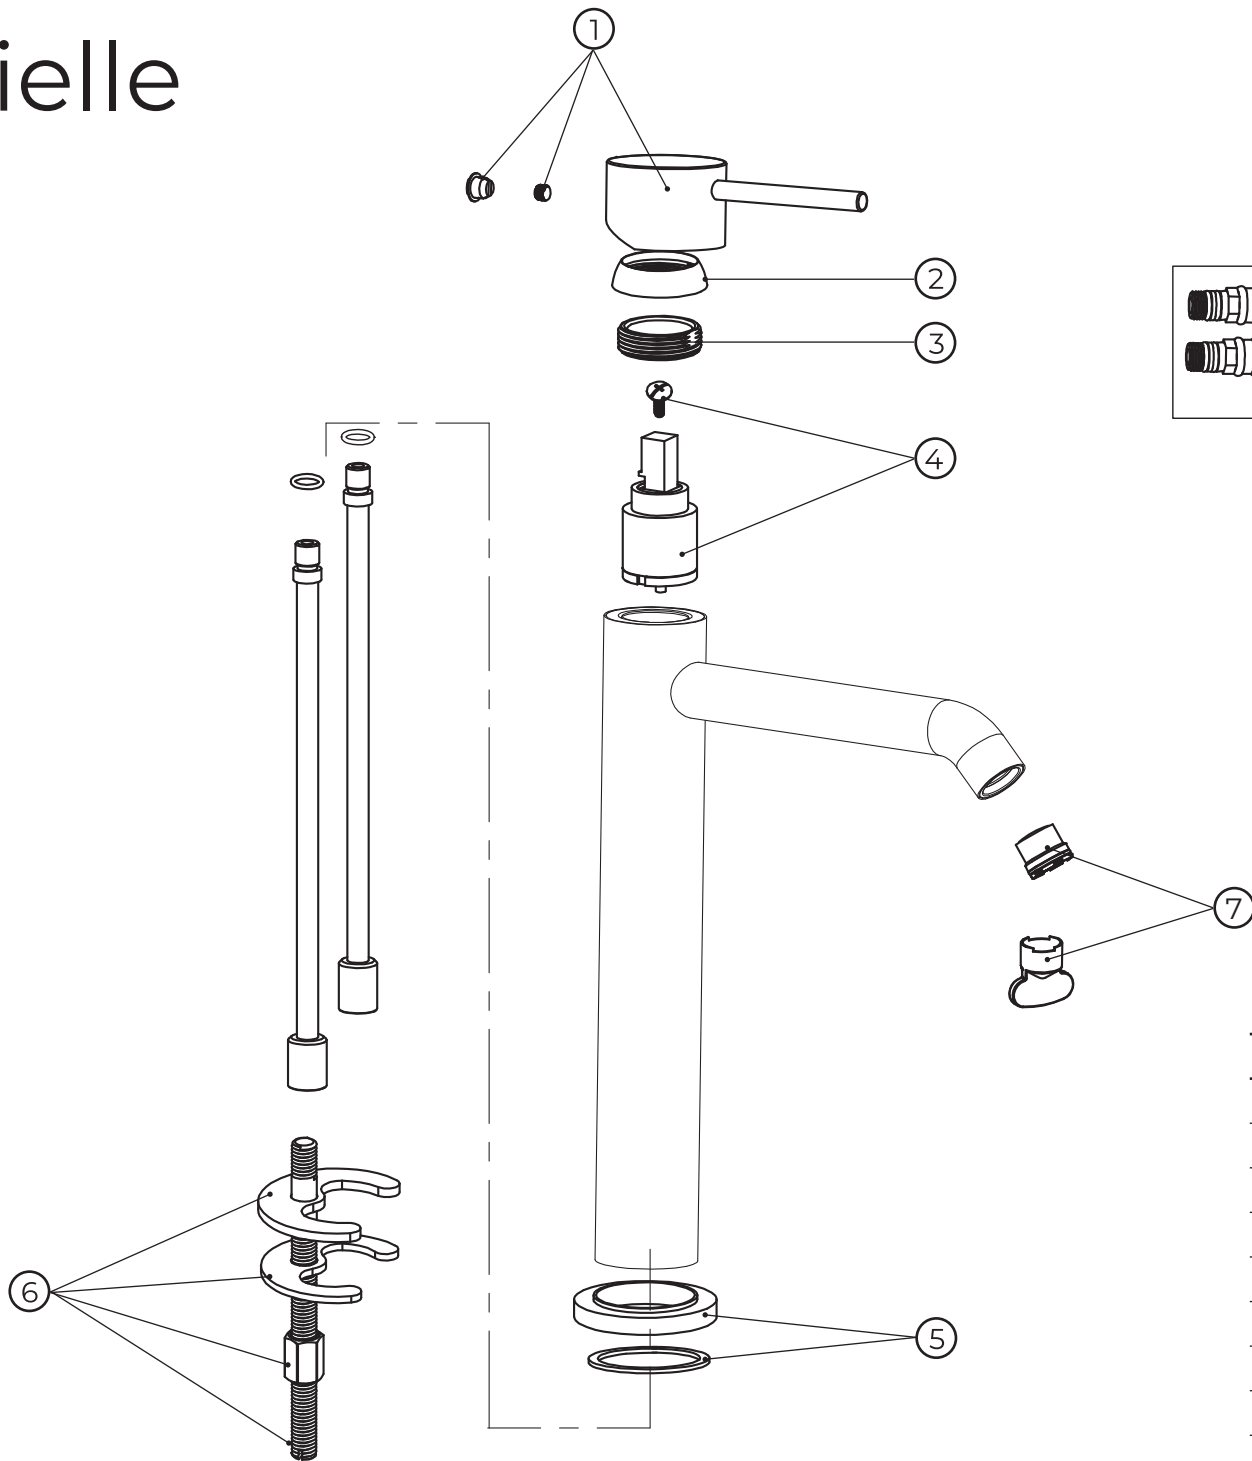

kielle

10115110

No.	Material code	Name	QTY
1	90102ND0C	Handle chrome	1
2	90102ND2C	Handle cap cover chrome	1
3	90101ND00	Cartridge fix nut	1
4	90102ND00	Cartridge	1
5	90102ND3C	Base chrome	1
6	90102ND01	Fixing set	1
7	90102ND02	Aerator	1
8	90101ND02	Hoses	2