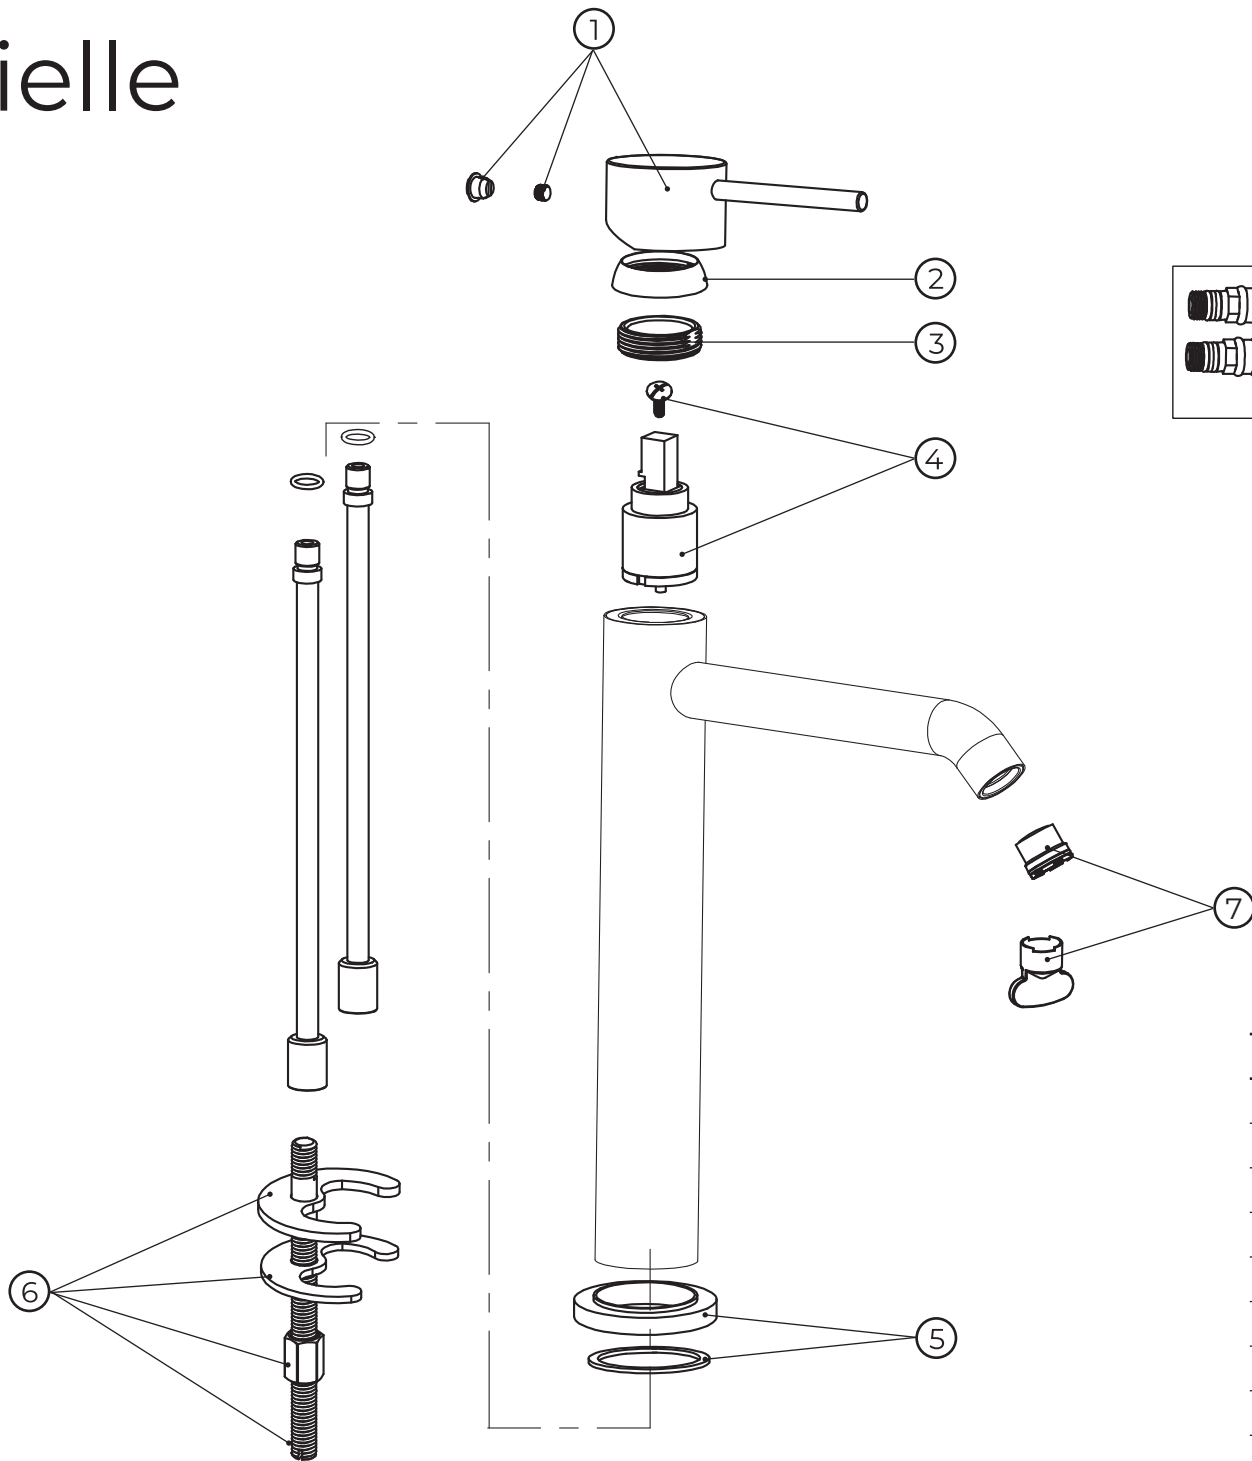

kielle

10115114

| No. | Material code | Name | QTY |
|-----|---------------|------------------------|-----|
| 1 | 90102ND0B | Handle black | 1 |
| 2 | 90102ND2B | Handle cap cover black | 1 |
| 3 | 90101ND00 | Cartridge fix nut | 1 |
| 4 | 90102ND00 | Cartridge | 1 |
| 5 | 90102ND3B | Base black | 1 |
| 6 | 90102ND01 | Fixing set | 1 |
| 7 | 90102ND02 | Aerator | 1 |
| 8 | 90101ND02 | Hoses | 2 |