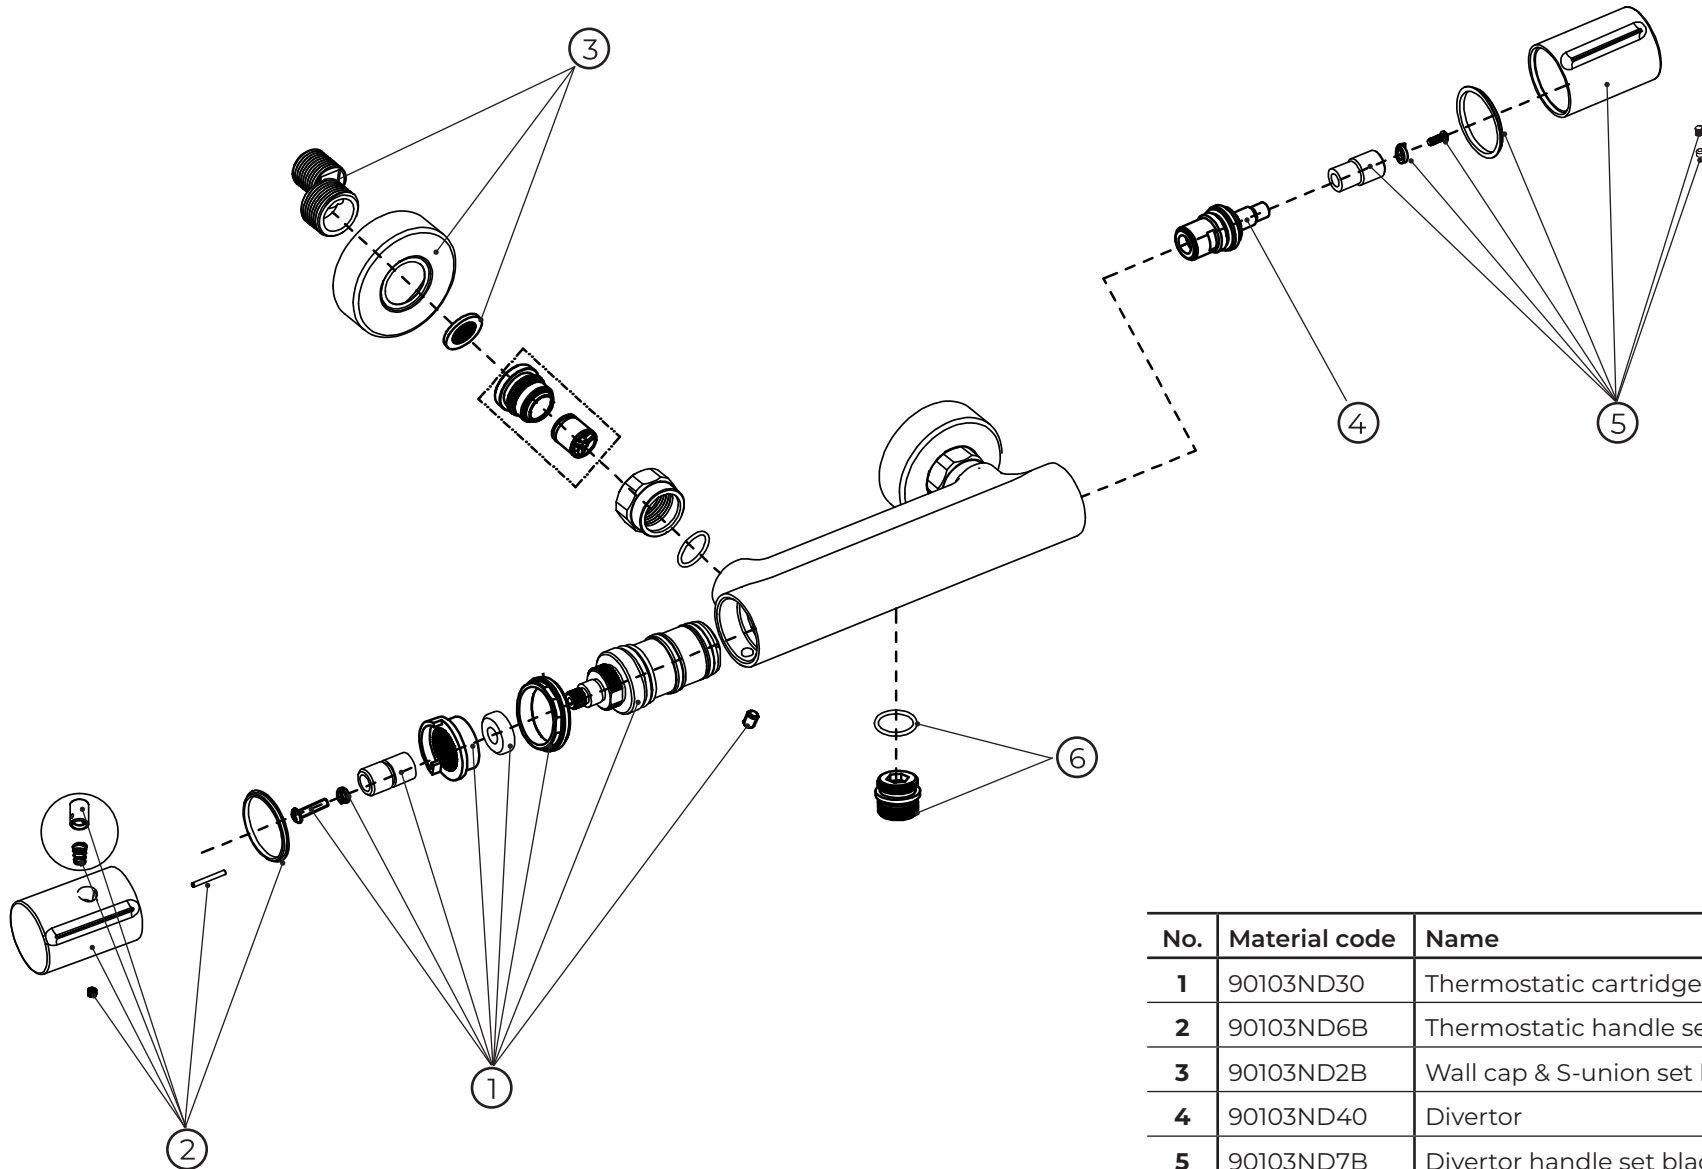

# 10602114

No.	Material code	Name	QTY
1	90103ND30	Thermostatic cartridge set	1
2	90103ND6B	Thermostatic handle set black	1
3	90103ND2B	Wall cap & S-union set black	2
4	90103ND40	Divertor	1
5	90103ND7B	Divertor handle set black	1
6	90103ND4B	connector + O-ring black	1