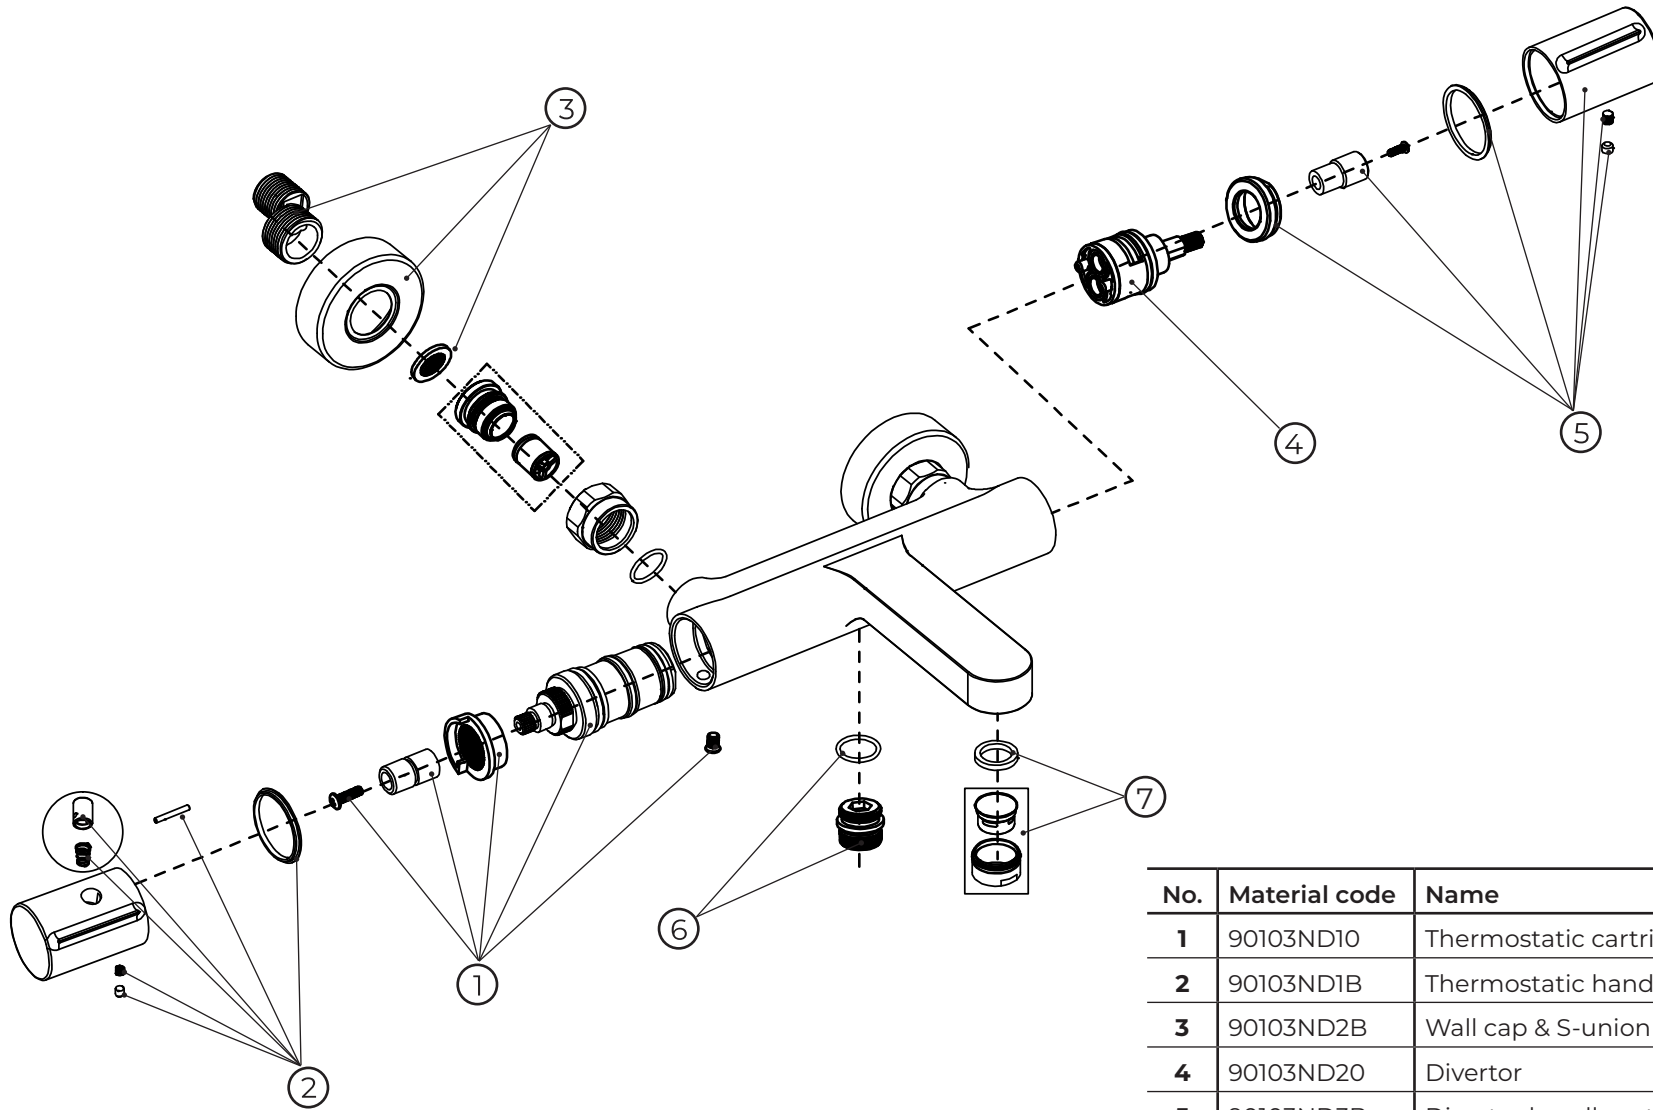

kielle

10602104

No.	Material code	Name	QTY
1	90103ND10	Thermostatic cartridge set	1
2	90103ND1B	Thermostatic handle set black	1
3	90103ND2B	Wall cap & S-union set black	2
4	90103ND20	Divertor	1
5	90103ND3B	Divertor handle set black	1
6	90103ND4B	connector + O-ring black	1
7	90103ND5B	Aerator black	1