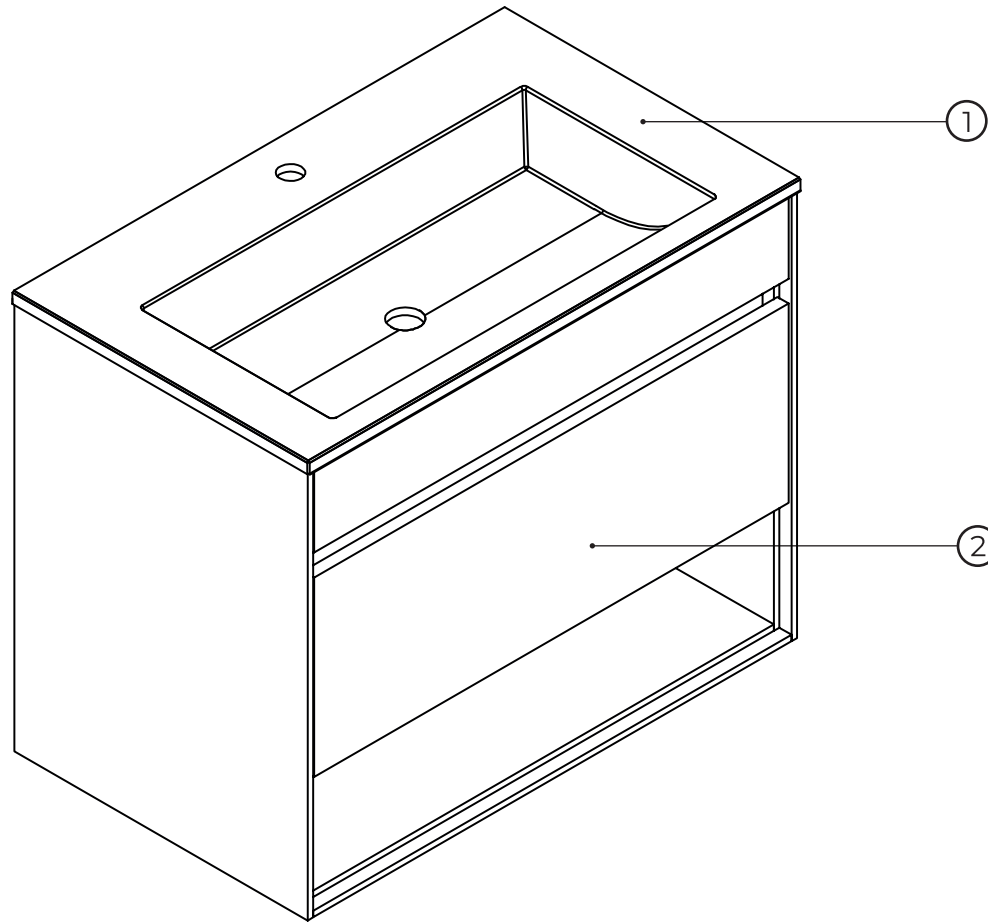

kielle

50027S810

No.	Material code	Name	QTY
1	30603800	Basin 80 cm	1
2	90503ND30	Front drawer cover	1
3	90503ND120	DTC soft closing slide	2
4	90503ND150	Fixation set for vanity units	1