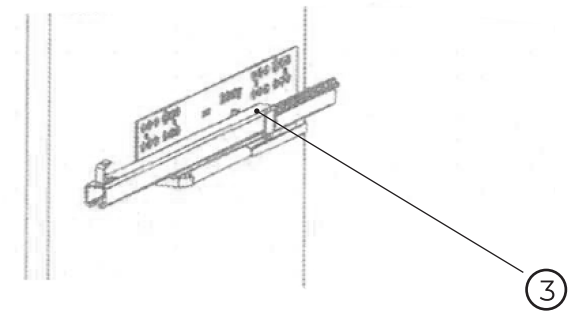

kielle

50027S810

No.	Material code	Name	QTY
1	30603800	Basin 80 cm	1
2	90503ND30	Front drawer cover	1
3	90503ND120	DTC soft closing slide	2
4	90503ND150	Fixation set for vanity units	1