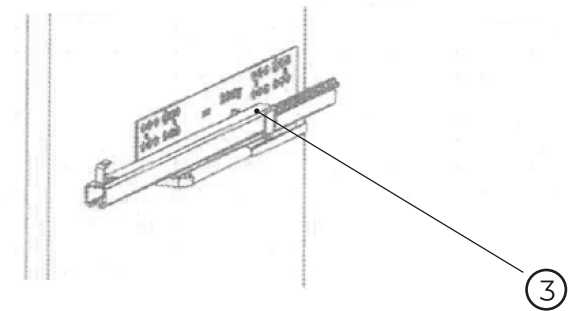

# 50027S610

No.	Material code	Name	QTY
1	30603600	Basin 60 cm	1
2	90503ND20	Front drawer cover	1
3	90503ND120	DTC soft closing slide	2
4	90503ND150	Fixation set for vanity units	1