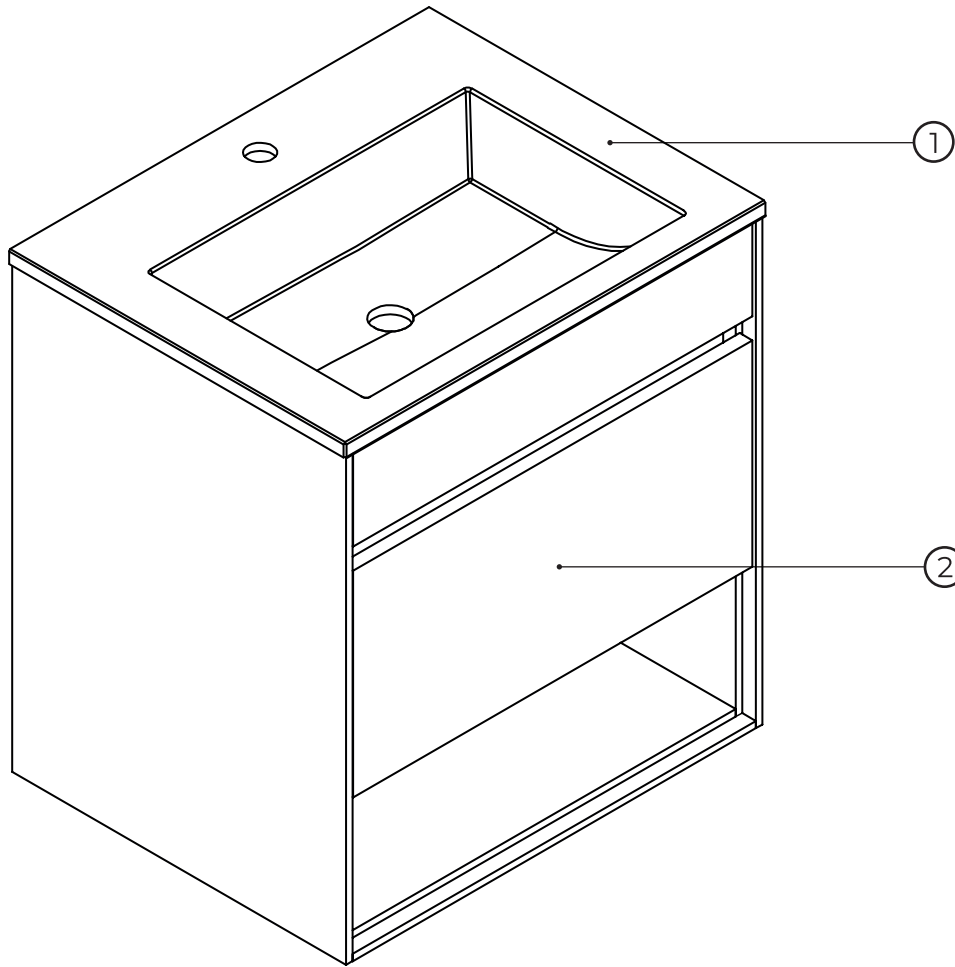

# 50027S610

No.	Material code	Name	QTY
1	30603600	Basin 60 cm	1
2	90503ND20	Front drawer cover	1
3	90503ND120	DTC soft closing slide	2
4	90503ND150	Fixation set for vanity units	1