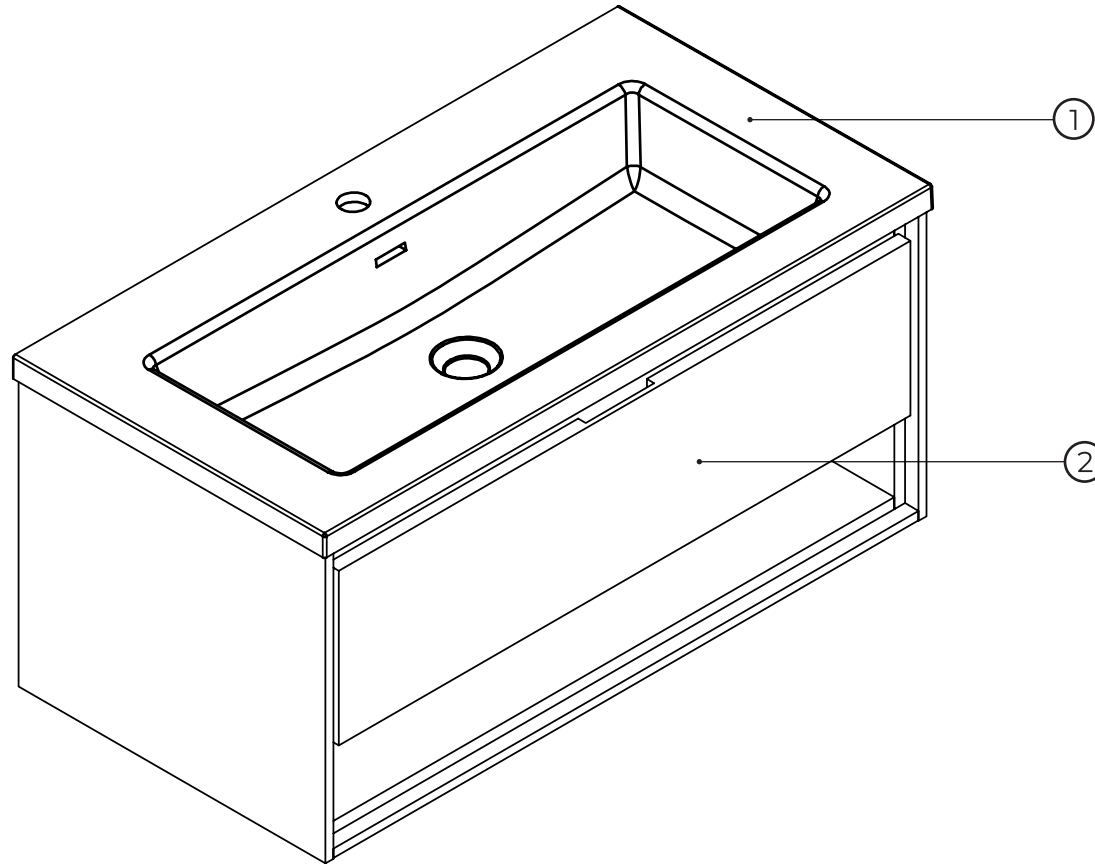

kielle

50026S905

No.	Material code	Name	QTY
1	30603900	Basin 90 cm	1
2	90503ND15	Front cover of drawer	1
3	90503ND120	DTC soft closing slide	2
4	90503ND150	Fixation set for vanity units	1