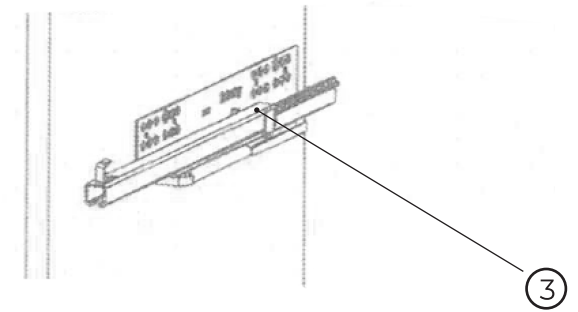

kielle

50026S905

No.	Material code	Name	QTY
1	30603900	Basin 90 cm	1
2	90503ND15	Front cover of drawer	1
3	90503ND120	DTC soft closing slide	2
4	90503ND150	Fixation set for vanity units	1