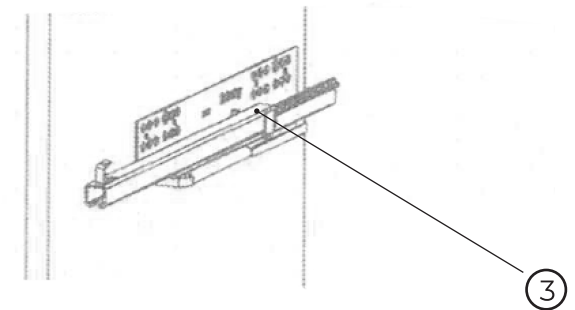

kielle

50026S606

No.	Material code	Name	QTY
1	30603610	Basin 60 cm	1
2	90503ND06	Front cover of drawer	1
3	90503ND120	DTC soft closing slide	2
4	90503ND150	Fixation set for vanity units	1