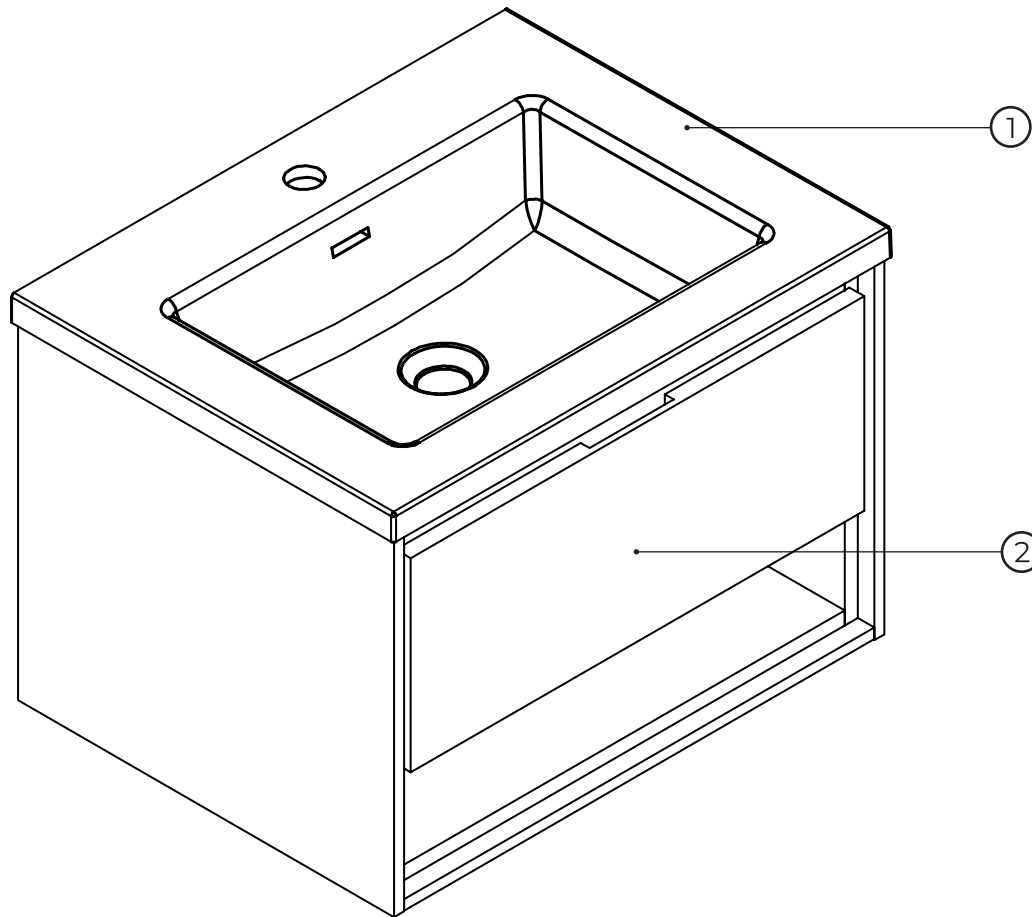

kielle

50026S606

No.	Material code	Name	QTY
1	30603610	Basin 60 cm	1
2	90503ND06	Front cover of drawer	1
3	90503ND120	DTC soft closing slide	2
4	90503ND150	Fixation set for vanity units	1