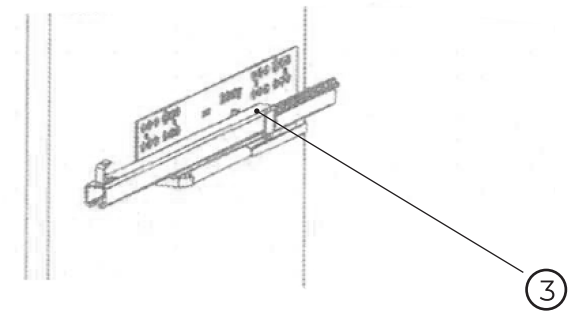

kielle

50026S605

No.	Material code	Name	QTY
1	30603610	Basin 60 cm	1
2	90503ND05	Front cover of drawer	1
3	90503ND120	DTC soft closing slide	2
4	90503ND150	Fixation set for vanity units	1