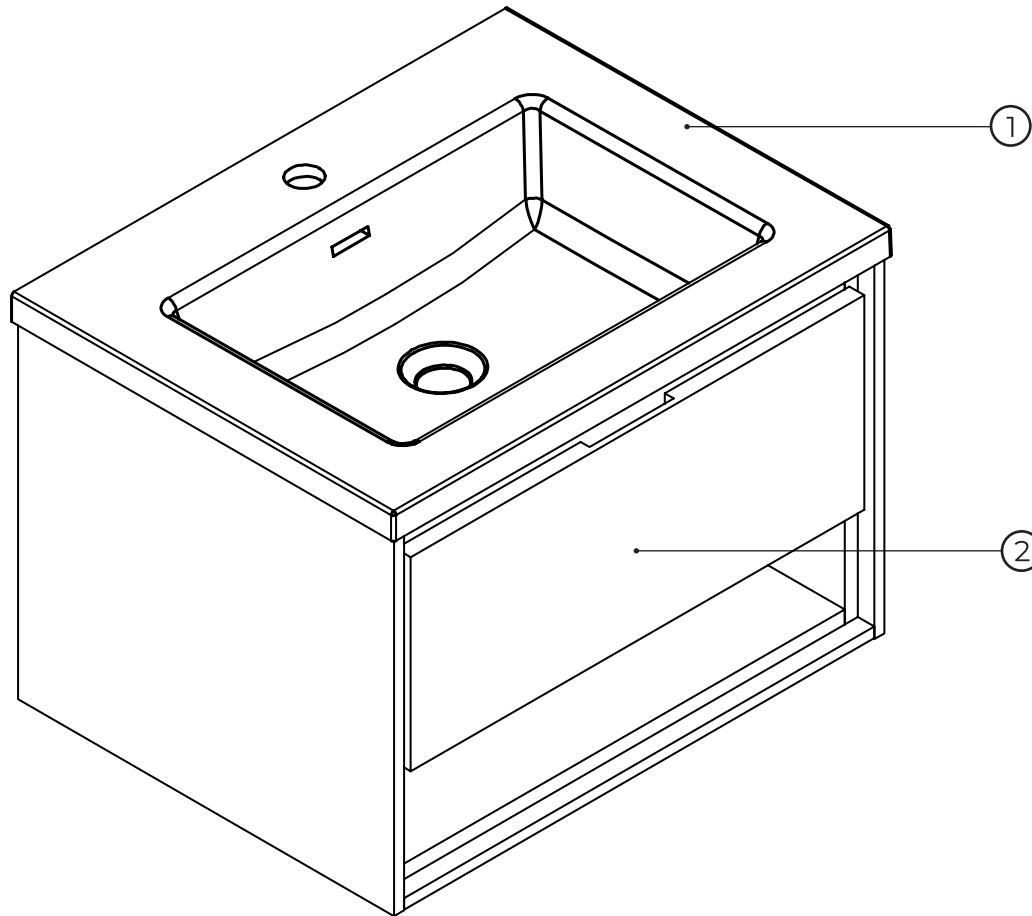

kielle

50026S605

No.	Material code	Name	QTY
1	30603610	Basin 60 cm	1
2	90503ND05	Front cover of drawer	1
3	90503ND120	DTC soft closing slide	2
4	90503ND150	Fixation set for vanity units	1