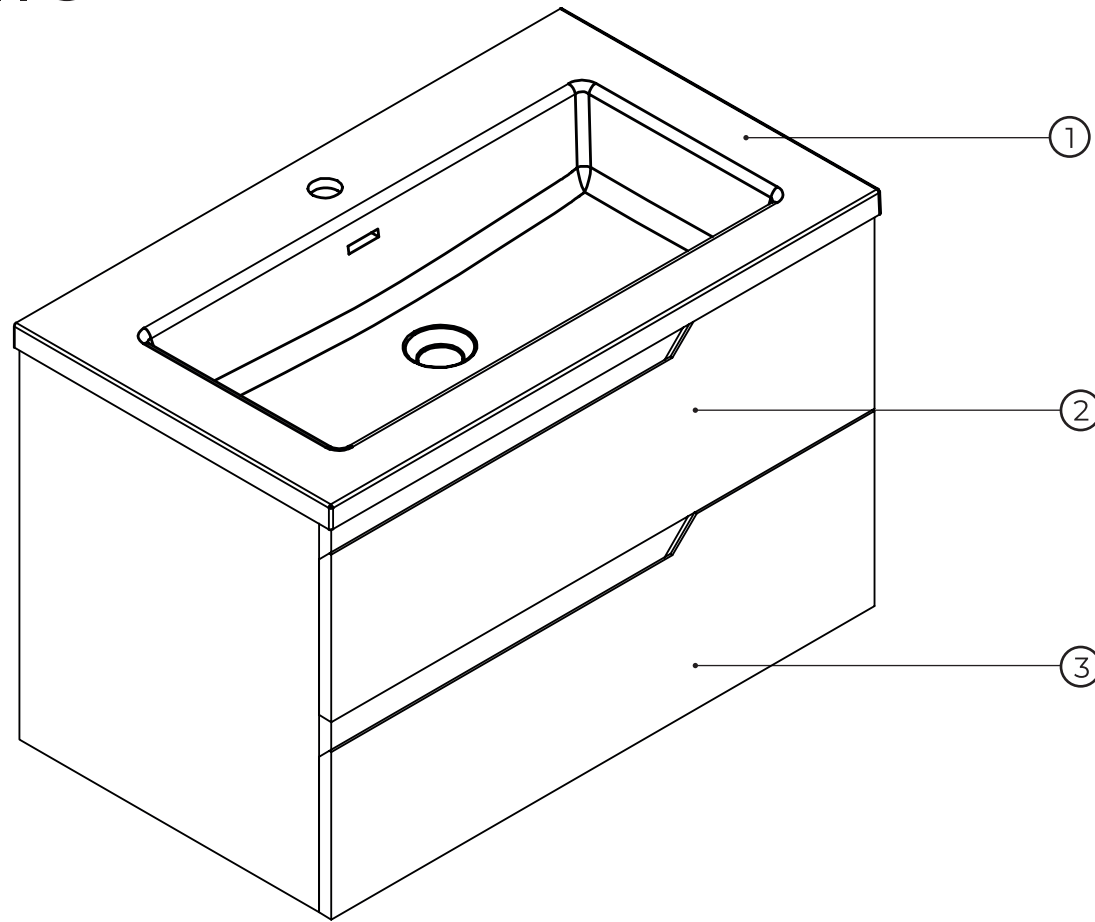

kielle

50002S810

No.	Material code	Name	QTY
1	30603810	Basin 80 cm	1
2	90503ND60	Front cover of up drawer	1
3	90503ND70	Front cover of down drawer	1
4	90503ND120	DTC soft closing slide	2
5	90503ND150	Fixation set for vanity units	1