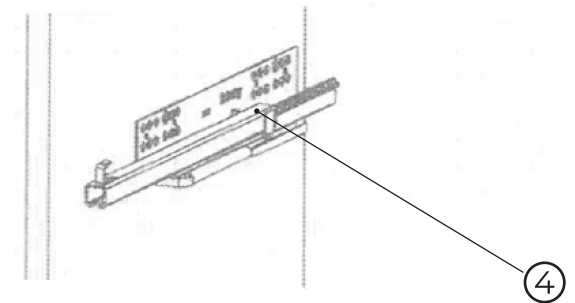

kielle

50002S810

No.	Material code	Name	QTY
1	30603810	Basin 80 cm	1
2	90503ND60	Front cover of up drawer	1
3	90503ND70	Front cover of down drawer	1
4	90503ND120	DTC soft closing slide	2
5	90503ND150	Fixation set for vanity units	1