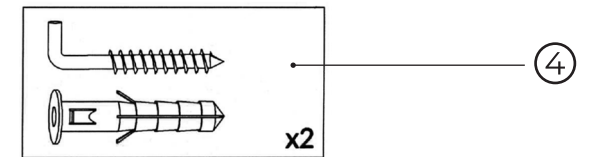

# kielle

No.	Material code	Name	QTY
1	90501ND1	Hinge	1
2	90502ND1	Plastic cover of the hinges hole	1
3	90502ND0	Glass shelve	1
4	90501ND2	Assembling package	1