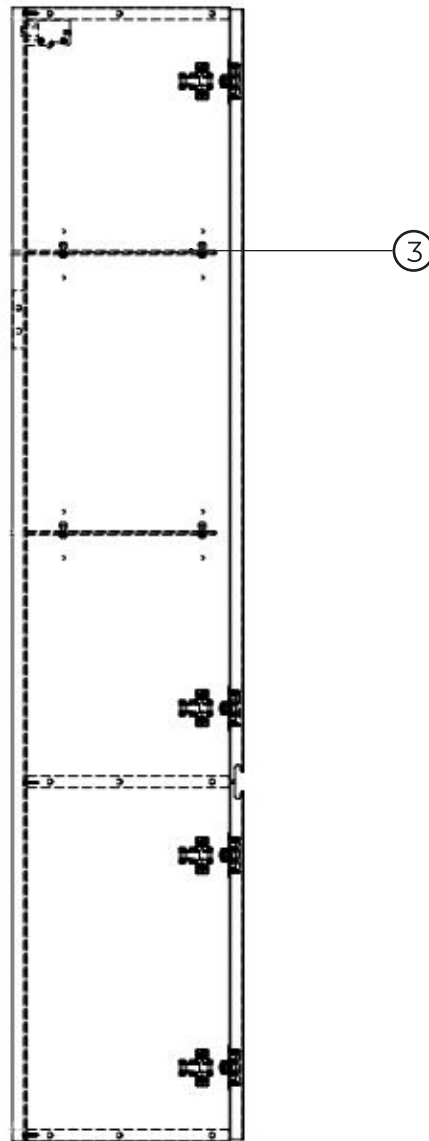

# kielle

No.	Material code	Name	QTY
1	90501ND1	Hinge	1
2	90502ND1	Plastic cover of the hinges hole	1
3	90502ND0	Glass shelve	1
4	90501ND2	Assembling package	1