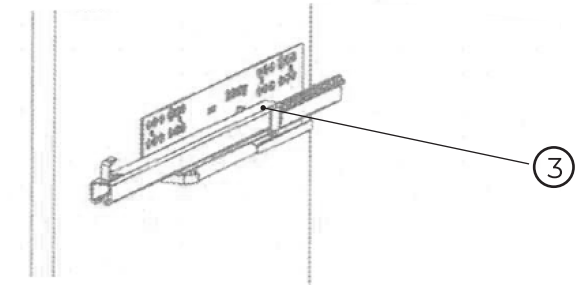

kielle

50002S60

No.	Material code	Name	QTY
1	50002600	Vanity unit	1
2	30602600	Basin	1
3	90501NDO	Drawer slide	2
4	90501ND2	Assembling package	1