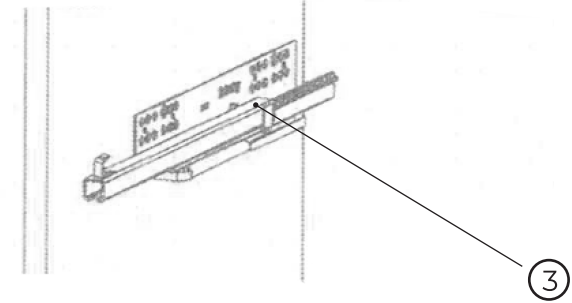

# 50018S61

No.	Material code	Name	QTY
1	50018601	Vanity unit	1
2	30602600	Basin	1
3	90501ND0	Drawer slide	2
4	50518004	Handle	1
5	90501ND2	Assembling package	1