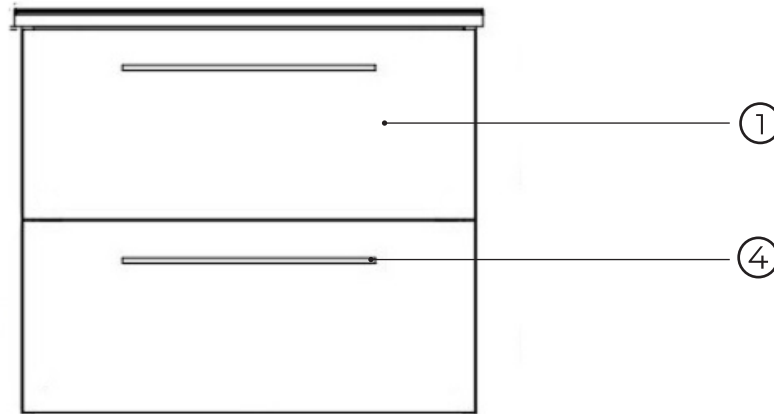

# 50018S61

No.	Material code	Name	QTY
1	50018601	Vanity unit	1
2	30602600	Basin	1
3	90501ND0	Drawer slide	2
4	50518004	Handle	1
5	90501ND2	Assembling package	1