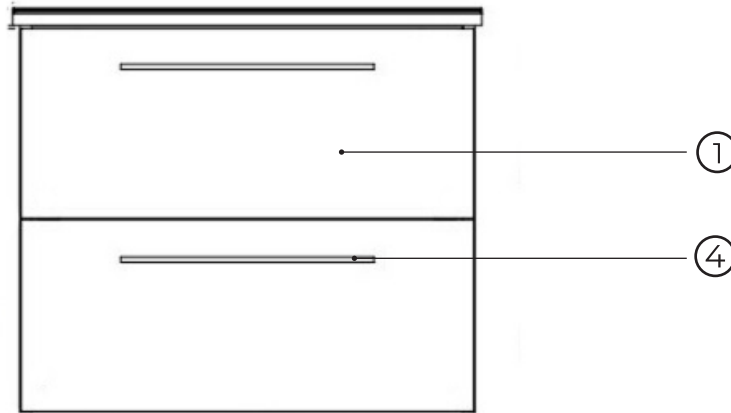

# 50018S80

No.	Material code	Name	QTY
1	50018800	Vanity unit	1
2	30602800	Basin	1
3	90501ND0	Drawer slide	2
4	50518000	Handle	1
5	90501ND2	Assembling package	1