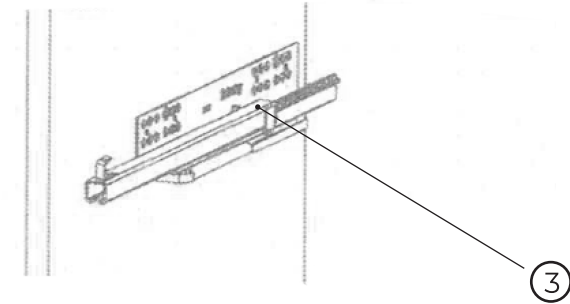

# 50018S80

No.	Material code	Name	QTY
1	50018800	Vanity unit	1
2	30602800	Basin	1
3	90501ND0	Drawer slide	2
4	50518000	Handle	1
5	90501ND2	Assembling package	1