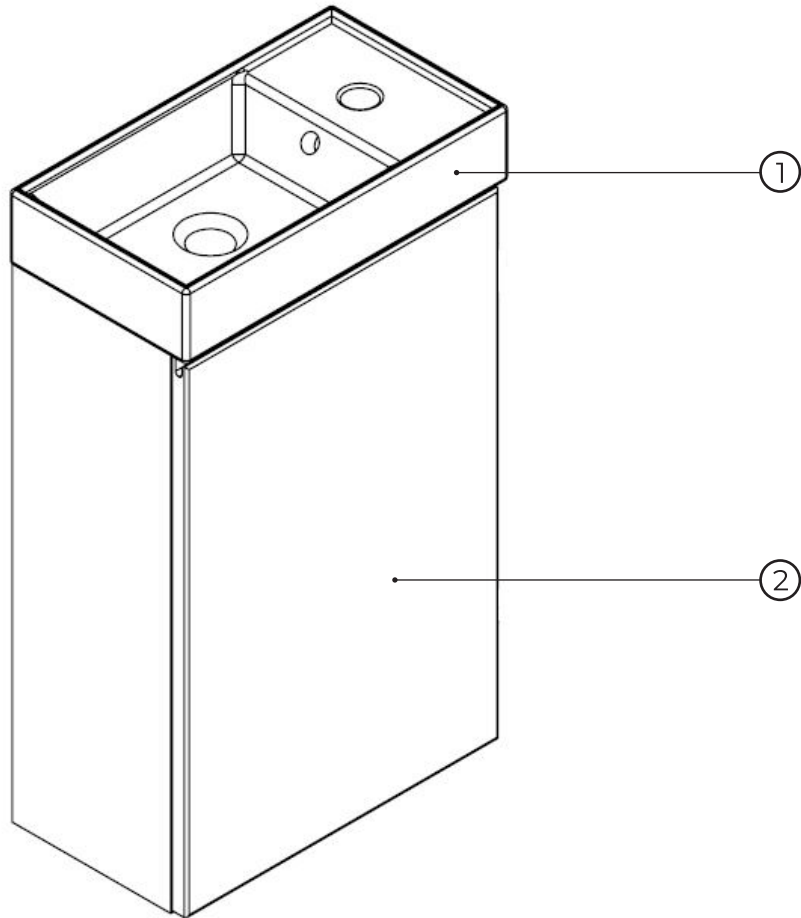

kielle

50002S40

No.	Material code	Name	QTY
1	30602400	Small bathroom sink 40 x 22 cm	1
2	50002400	Vanity cabinet 40 cm	1
3	90501ND2	Assembling package	1