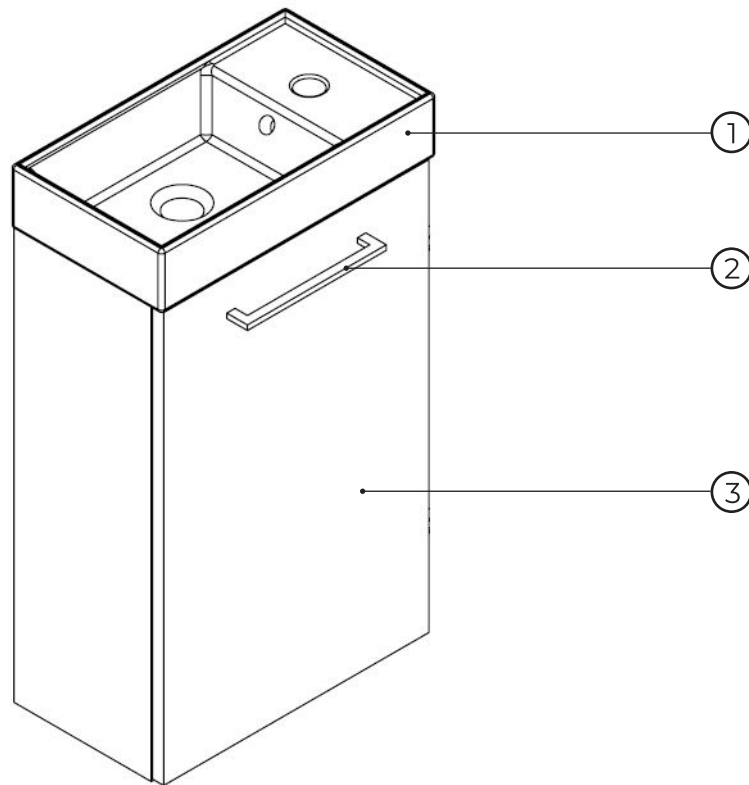

kielle

50018S41

No.	Material code	Name	QTY
1	30602400	Small bathroom sink 40 x 22 cm	1
2	50518014	Furniture handle 20 cm	1
3	50018401	Vanity cabinet 40 cm	1
4	90501ND2	Assembling package	1